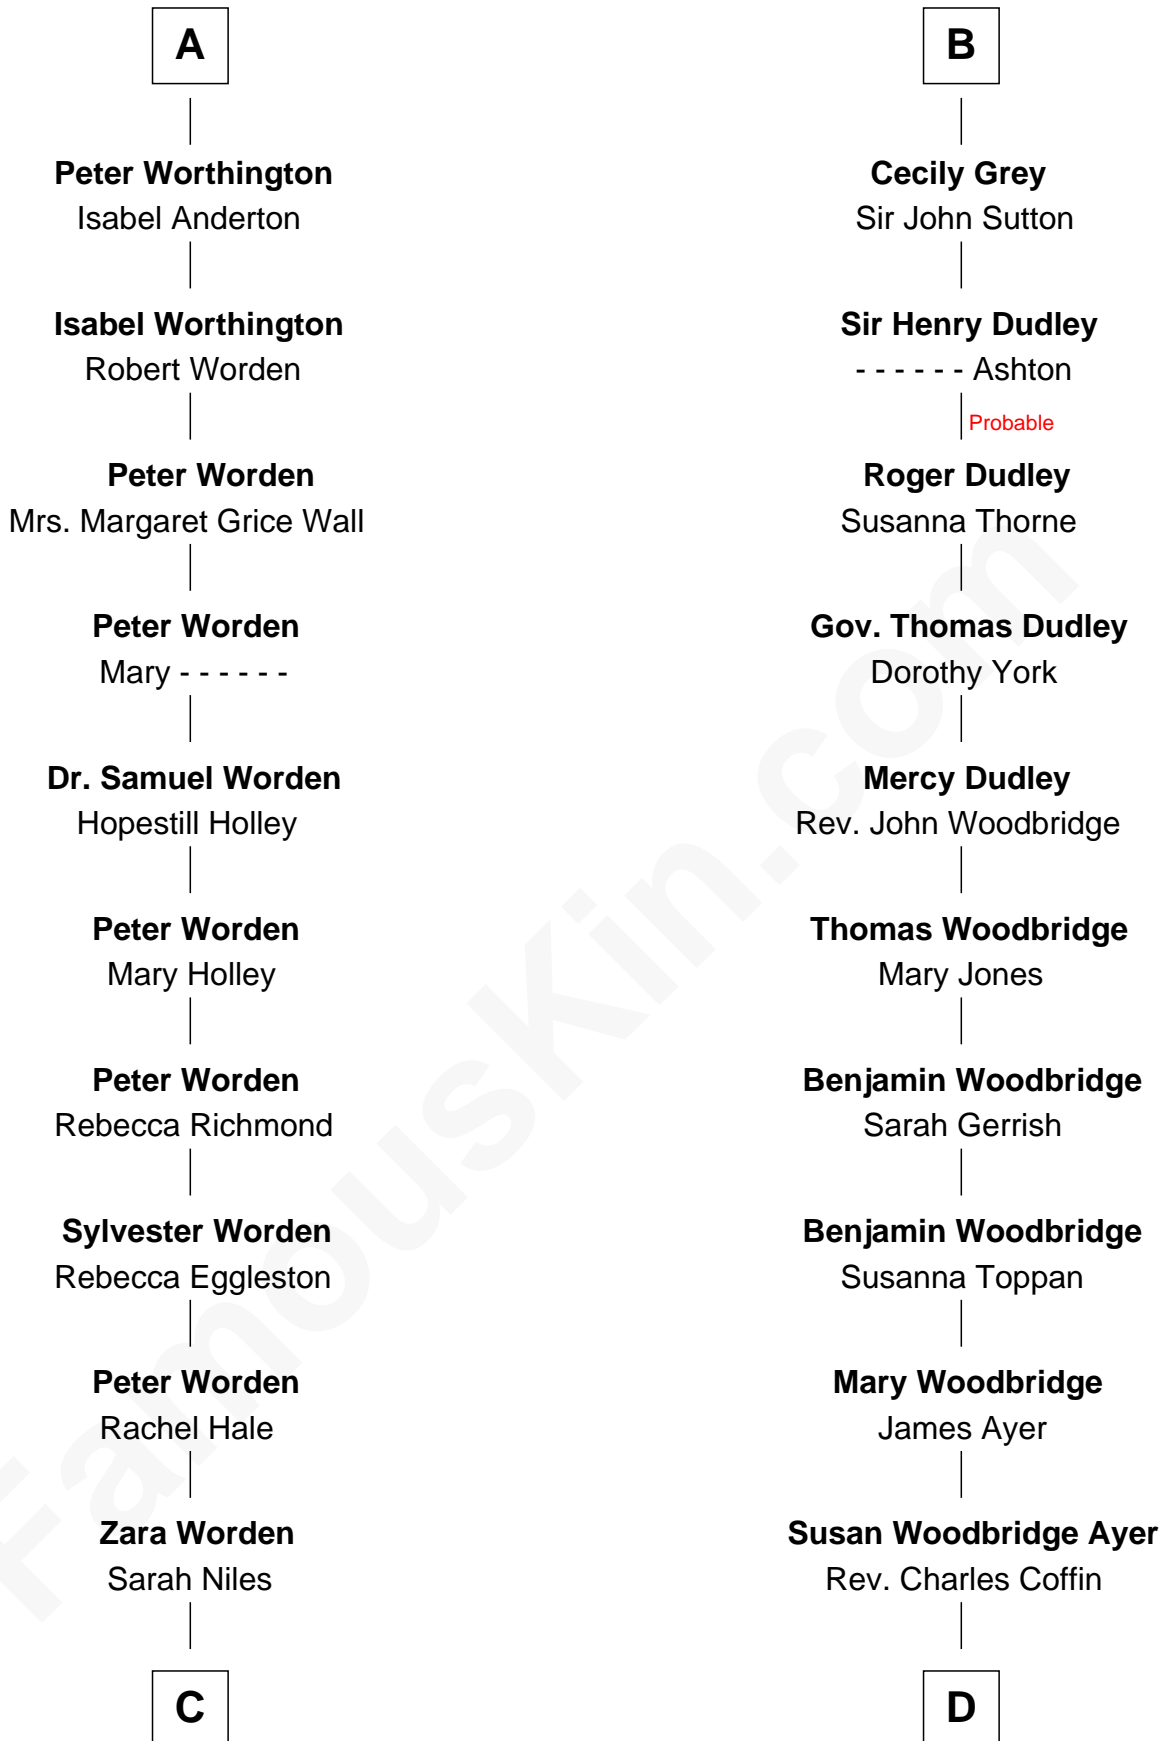

# FamousKin.com Relationship Chart of

**Alfred Worden**  
*Apollo 15 Astronaut*

20th cousin of

**Tennessee Williams**  
*Author of A Streetcar Named Desire*

**C**

**Austin M. Worden**

Sarah Jane Bridge

**Charles A. Worden**

Florence P. Bangs

**Merrill Bangs Worden**

Helen Garnett Crowell

**Alfred Worden**

*Apollo 15 Astronaut*

**D**

**Cornelius Worcester Coffin**

Nancy McCorkle

**Isabelle Coffin**

Thomas Lanier Williams

**Cornelius Coffin Williams**

Edwina Dakin

**Tennessee Williams**

*Author of A Streetcar Named Desire*