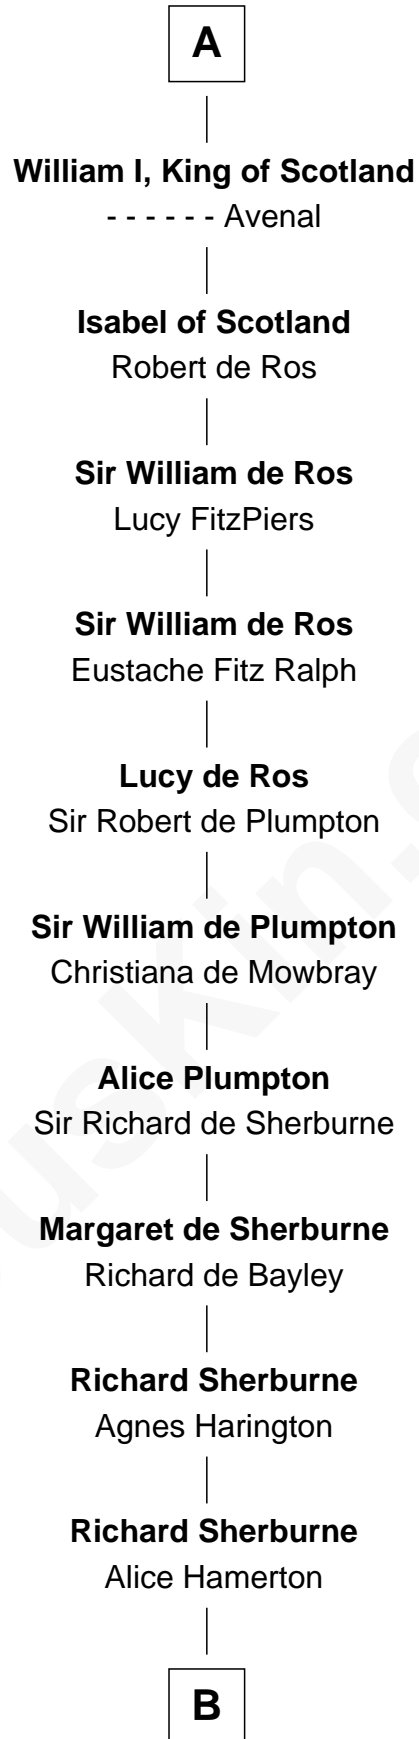

FamousKin.com Relationship Chart of

Alfred Worden

Apollo 15 Astronaut

32nd Great-grandson of

King Robert I

King of France

B

Agnes Sherburne

Henry Rushton

Nicholas Rushton

Margaret Radcliffe

Agnes Rushton

Richard Worthington

Peter Worthington

Isabel Anderton

Isabel Worthington

Robert Worden

Peter Worden

Mrs. Margaret Grice Wall

Peter Worden

Mary - - - - -

Dr. Samuel Worden

Hopetill Holley

Peter Worden

|
Austin M. Worden
Sarah Jane Bridge

|
Charles A. Worden
Florence P. Bangs

|
Merrill Bangs Worden
Helen Garnett Crowell

|
Alfred Worden
Apollo 15 Astronaut