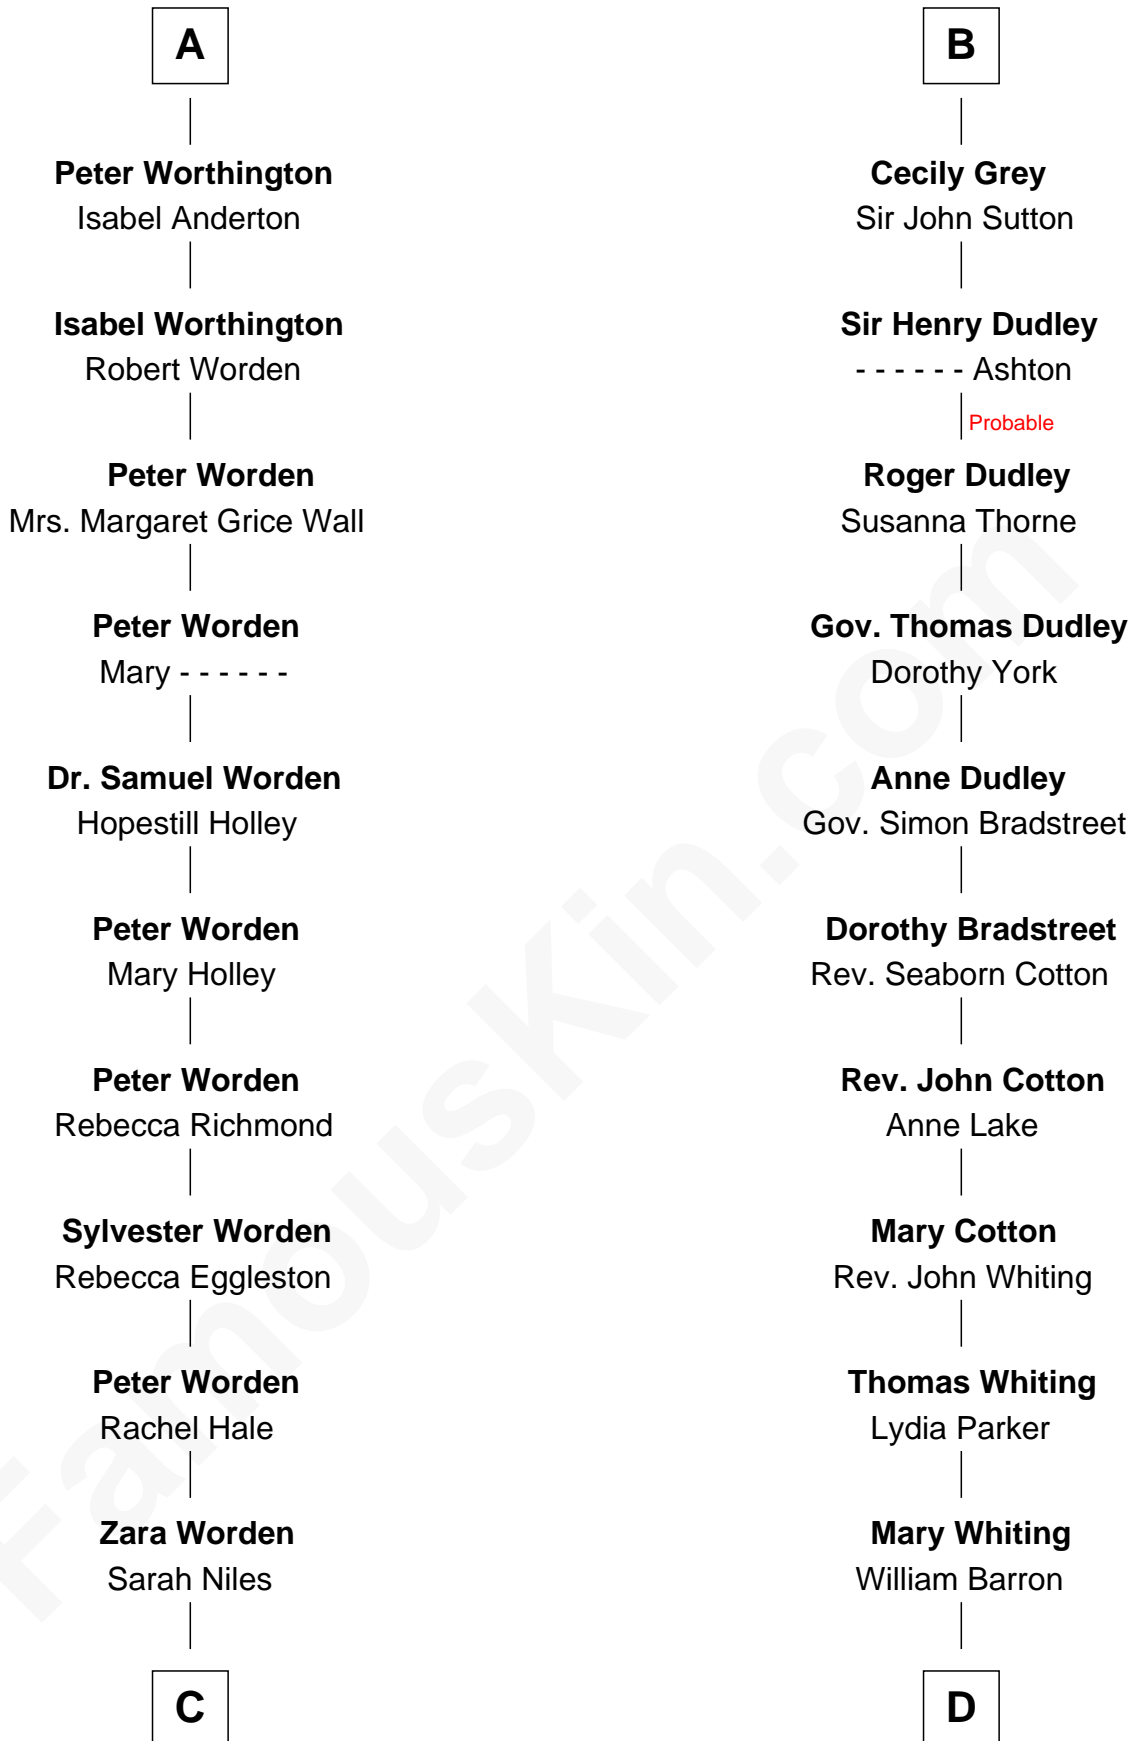

FamousKin.com Relationship Chart of

Alfred Worden

Apollo 15 Astronaut

20th cousin of

James Sherman

27th U.S. Vice-President

Sir John de Harington

Joan - - - - -

Agnes Sherburne

Henry Rushton

Nicholas Rushton

Margaret Radcliffe

Agnes Rushton

Richard Worthington

A

Sir Robert de Harington

Elizabeth de Multon

Sir John Harington

- - - - -

Sir Robert Harington

Isabel Loring

Sir William Harington

Margaret Hill

Elizabeth Harington

William Bonville

William Bonville

Katherine Neville

Cecily Bonville

Thomas Grey

B

C

Austin M. Worden