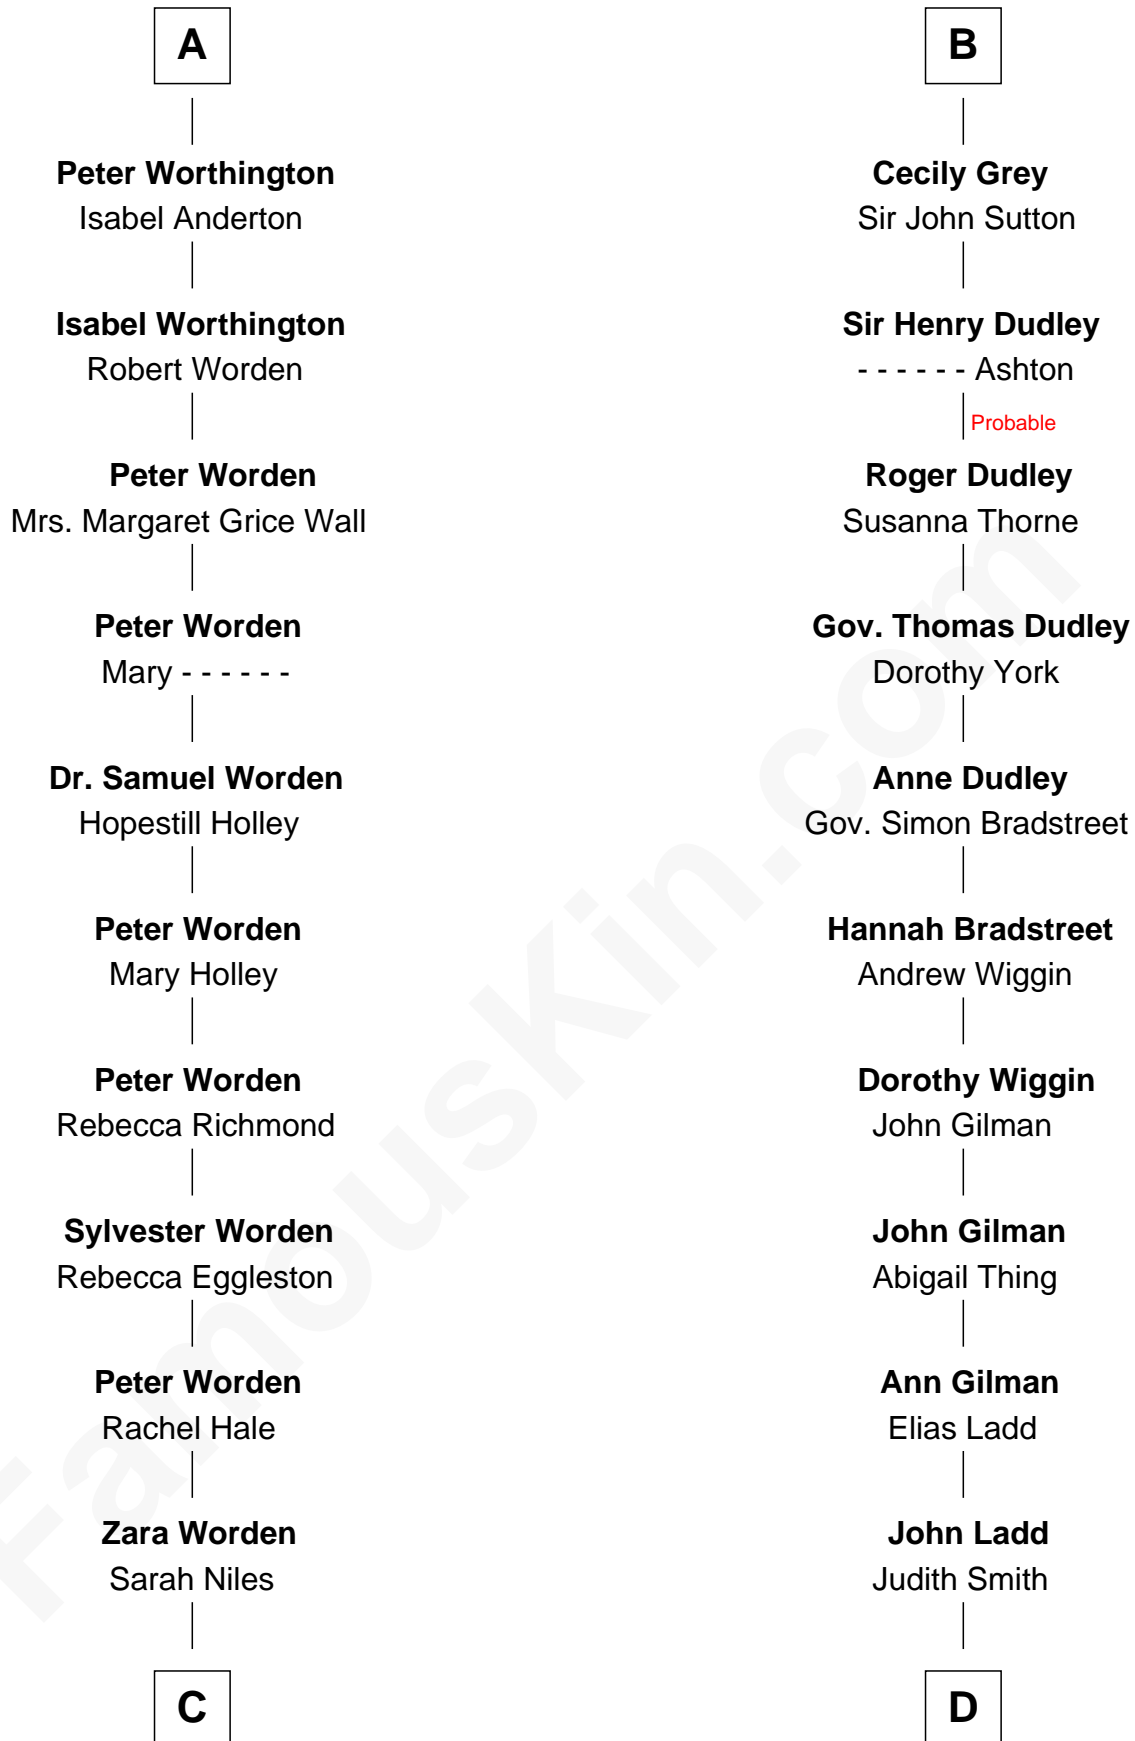

FamousKin.com Relationship Chart of

Alfred Worden

Apollo 15 Astronaut

20th cousin 1 time removed of

Alan Ladd

Movie Actor

Sir John de Harington

Joan - - - - -

Agnes Sherburne

Henry Rushton

Nicholas Rushton

Margaret Radcliffe

Agnes Rushton

Richard Worthington

A

Sir Robert de Harington

Elizabeth de Multon

Sir John Harington

- - - - -

Sir Robert Harington

Isabel Loring

Sir William Harington

Margaret Hill

Elizabeth Harington

William Bonville

William Bonville

Katherine Neville

Cecily Bonville

Thomas Grey

B

C

Austin M. Worden