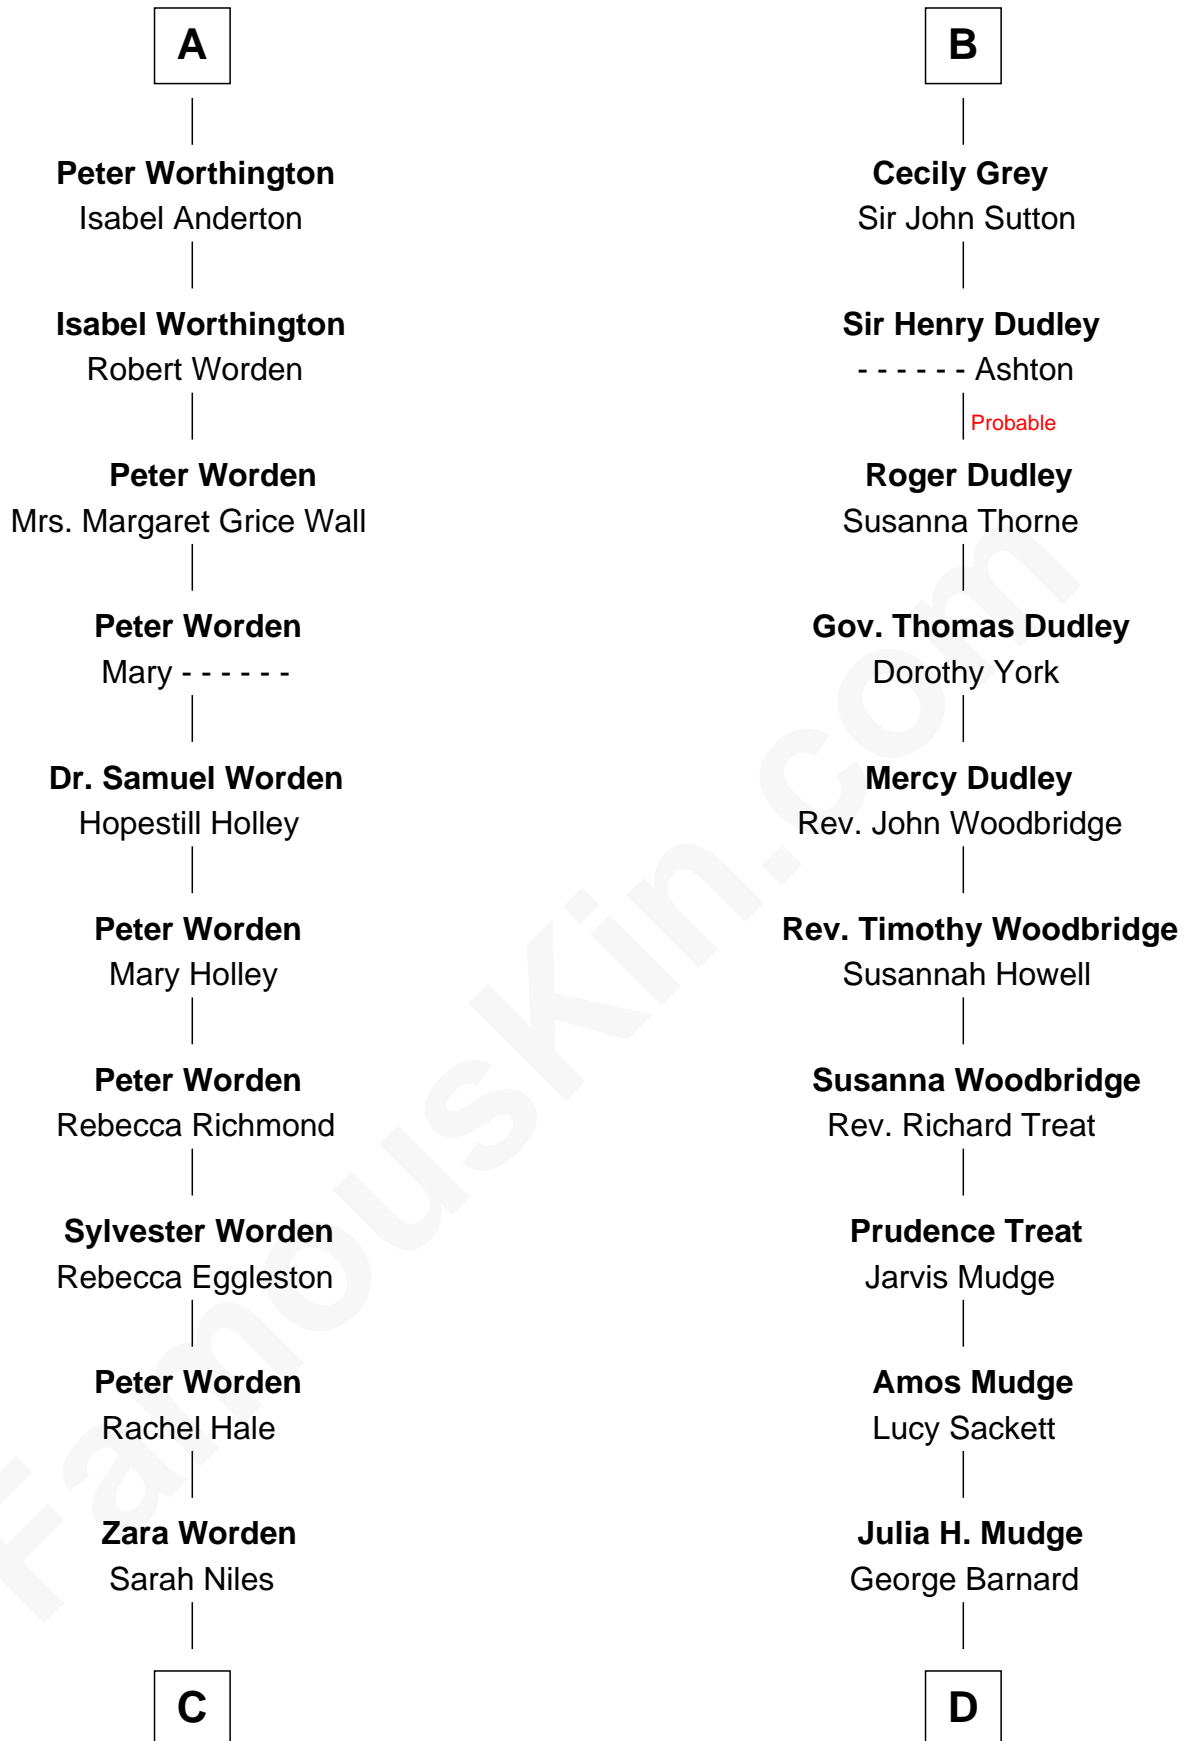

# FamousKin.com Relationship Chart of

**Alfred Worden**  
*Apollo 15 Astronaut*

20th cousin of

**Dick Clark**  
*Radio and TV Host*

**Sir John de Harington**

Joan - - - - -

**Sir John Harington**  
Katherine Banastre

**Richard Sherburne**  
Alice Hamerton

**Sir William Harington**  
Margaret Hill

**Agnes Sherburne**  
Henry Rushton

**Elizabeth Harington**  
William Bonville

**Nicholas Rushton**  
Margaret Radcliffe

**William Bonville**  
Katherine Neville

**Agnes Rushton**  
Richard Worthington

**Cecily Bonville**  
Thomas Grey

**A**

**B**

**C**

**Austin M. Worden**  
Sarah Jane Bridge

**Charles A. Worden**  
Florence P. Bangs

**Merrill Bangs Worden**  
Helen Garnett Crowell

**Alfred Worden**  
*Apollo 15 Astronaut*

**D**

**George Barnard**  
Jane Sophia Fuller

**Charles Fuller Barnard**  
Anna May Aldridge

**Julia Fuller Barnard**  
Richard Augustus Clark

**Dick Clark**  
*Radio and TV Host*