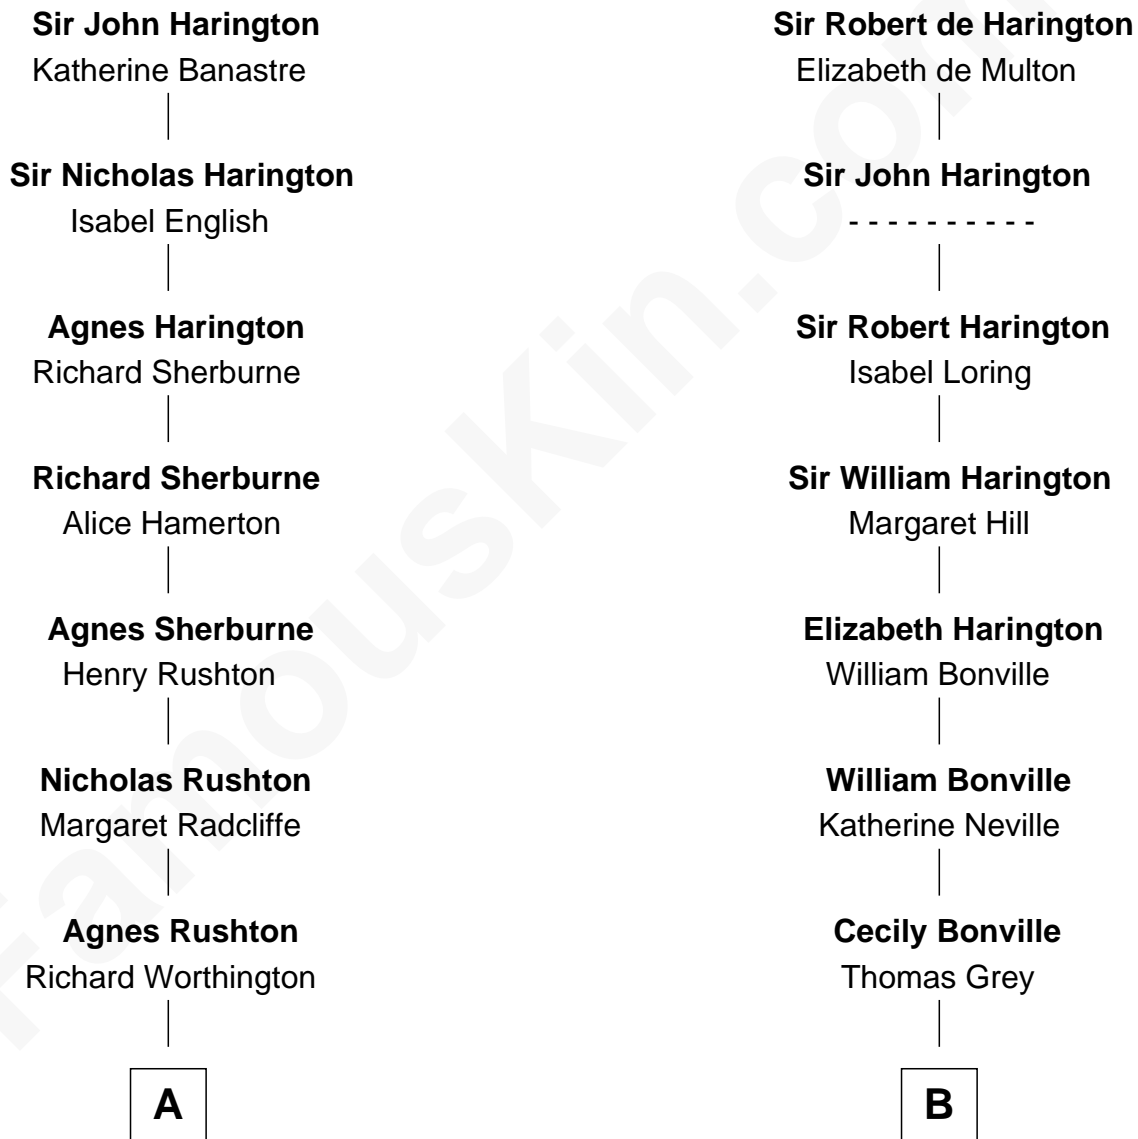

FamousKin.com Relationship Chart of

Alfred Worden

Apollo 15 Astronaut

18th cousin 2 times removed of

Oliver Wendell Holmes, Jr.

U.S. Supreme Court Justice

Sir John de Harington

Joan - - - - -

C

Austin M. Worden

Sarah Jane Bridge

Charles A. Worden

Florence P. Bangs

Merrill Bangs Worden

Helen Garnett Crowell

Alfred Worden

Apollo 15 Astronaut

D

Oliver Wendell Holmes

Amelia Lee Jackson

Oliver Wendell Holmes, Jr.

U.S. Supreme Court Justice

FamousKin.com