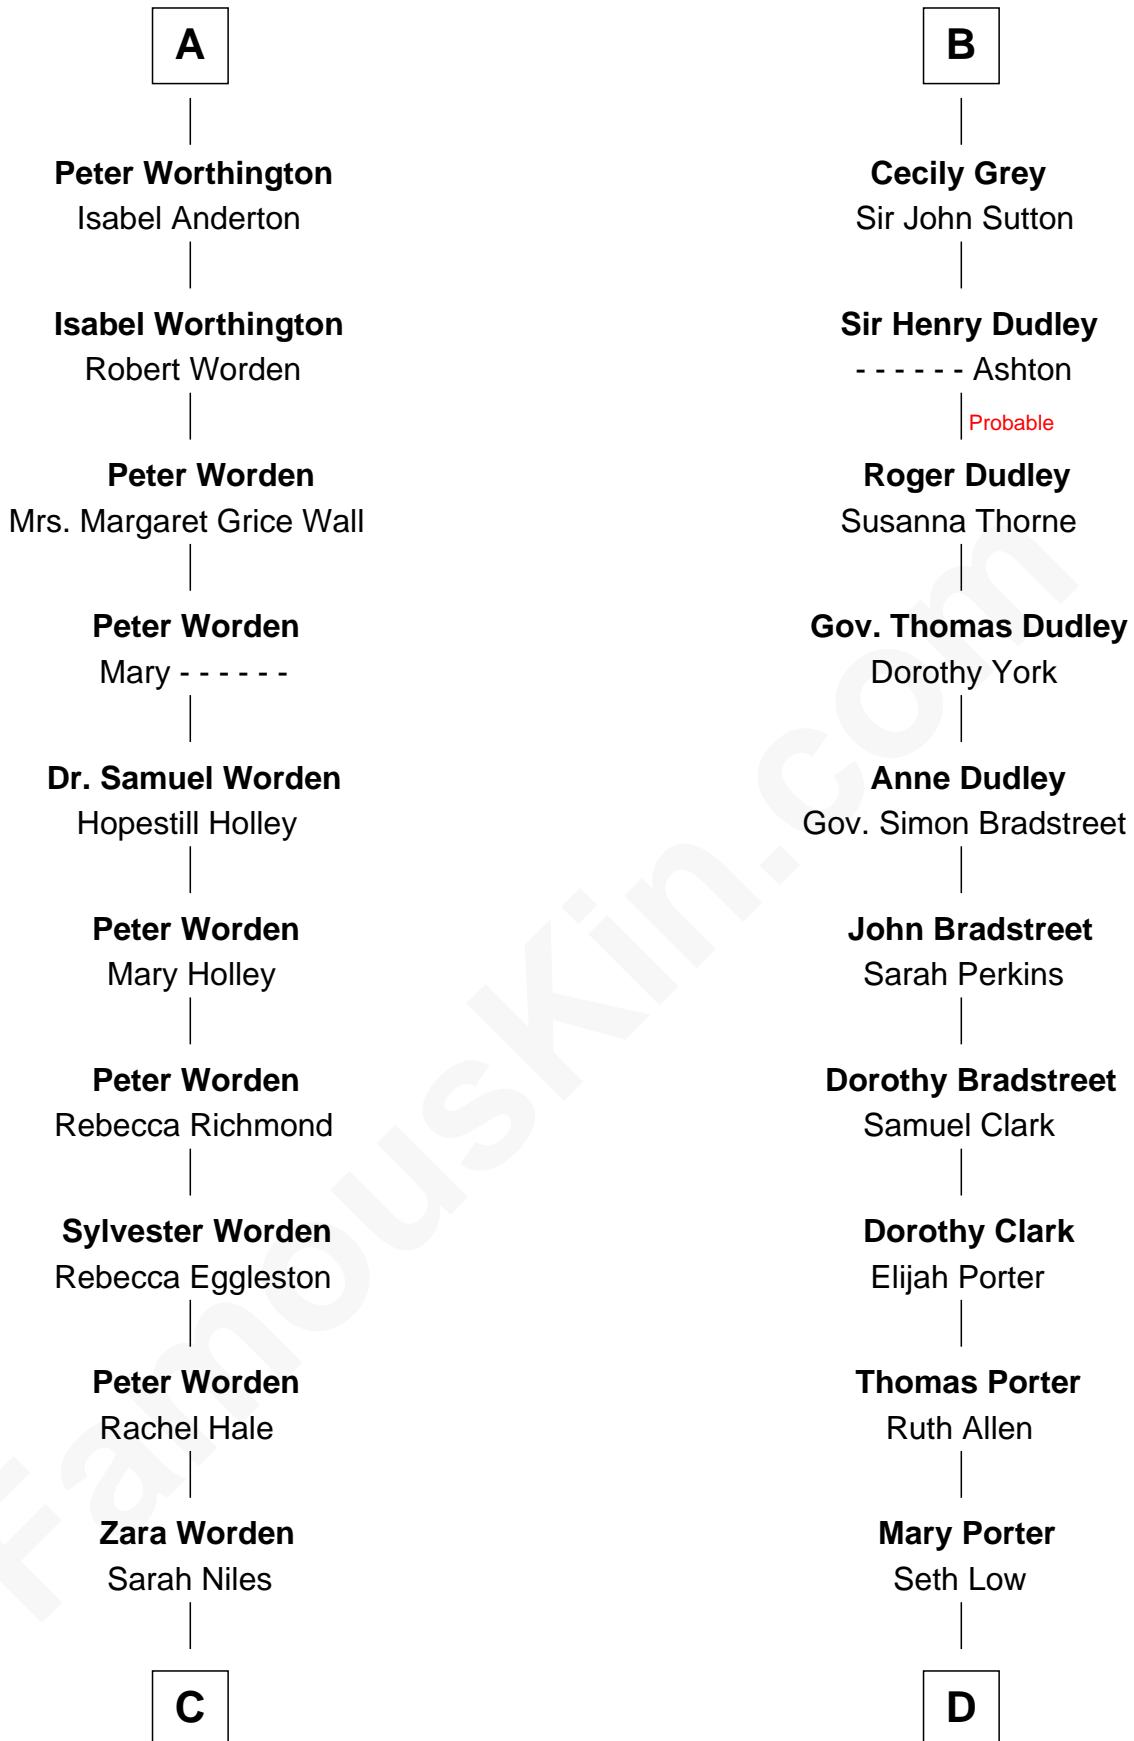

FamousKin.com Relationship Chart of

Alfred Worden

Apollo 15 Astronaut

20th cousin 1 time removed of

Bill Weld

68th Governor of Massachusetts

Sir John de Harington

Joan - - - - -

Agnes Sherburne

Henry Rushton

Nicholas Rushton

Margaret Radcliffe

Agnes Rushton

Richard Worthington

A

Sir Robert de Harington

Elizabeth de Multon

Sir John Harington

- - - - -

Sir Robert Harington

Isabel Loring

Sir William Harington

Margaret Hill

Elizabeth Harington

William Bonville

William Bonville

Katherine Neville

Cecily Bonville

Thomas Grey

B

C

Austin M. Worden