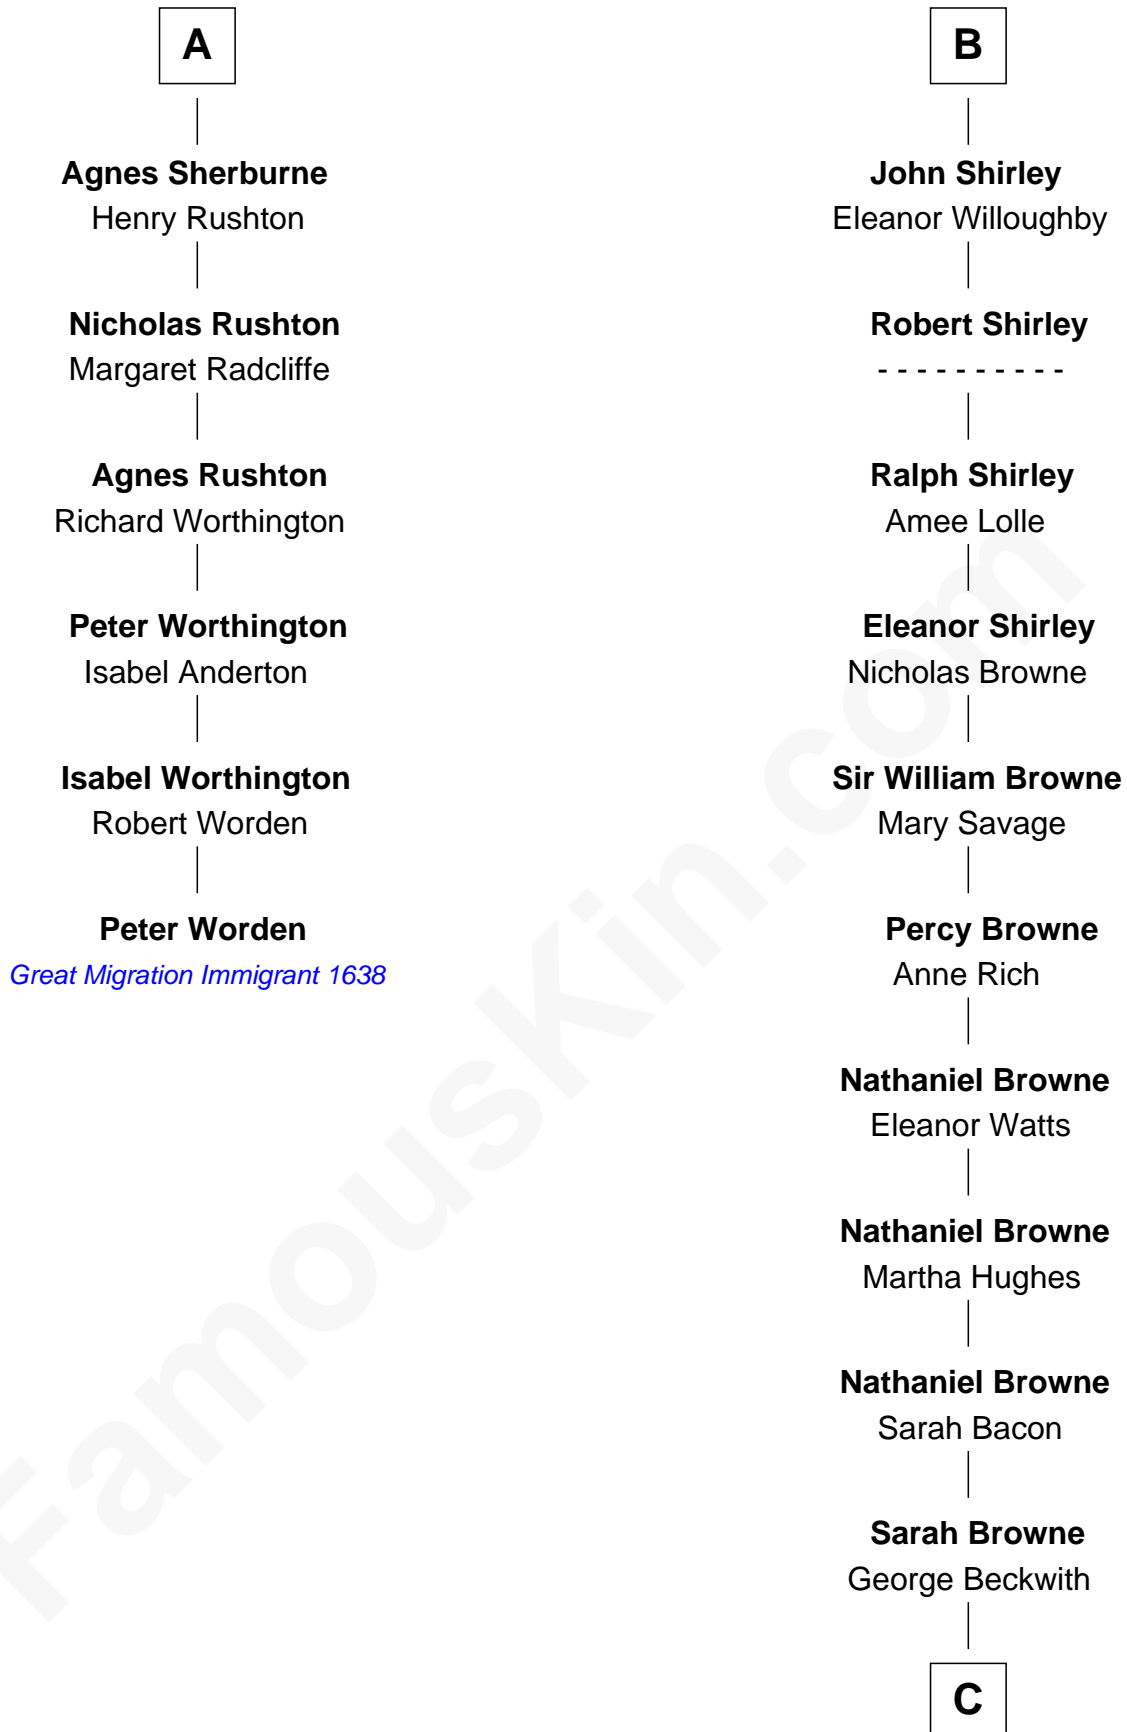

## Relationship Chart of

### Peter Worden

(c1569 - 1638/9) Great Migration Immigrant 1638

12th cousin 8 times removed of

### William Henry Moore

Co-Founder, U.S. Steel and Nabisco

**Sir William de Ros**

Lucy FitzPiers

**C**

**George Beckwith**

Rachel Marsh

**George Beckwith**

Mary Bradley

**Rachael Arvilla Beckwith**

Nathaniel Ford Moore

**William Henry Moore**

*Co-Founder, U.S. Steel and Nabisco*

FamousKin.com