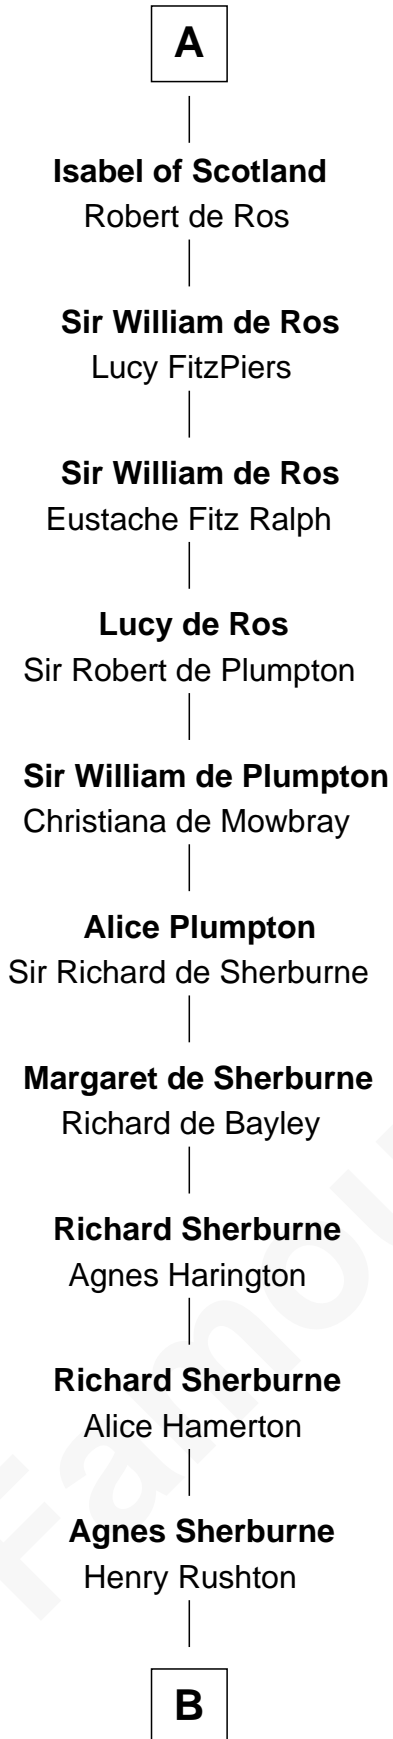

FamousKin.com Relationship Chart of

Peter Worden

(c1569 - 1638/9) Great Migration Immigrant 1638

4th cousin 17 times removed of

William the Conqueror

King of England

B

—
Nicholas Rushton

Margaret Radcliffe

—
Agnes Rushton

Richard Worthington

—
Peter Worthington

Isabel Anderton

—
Isabel Worthington

Robert Worden

—
Peter Worden

Great Migration Immigrant 1638