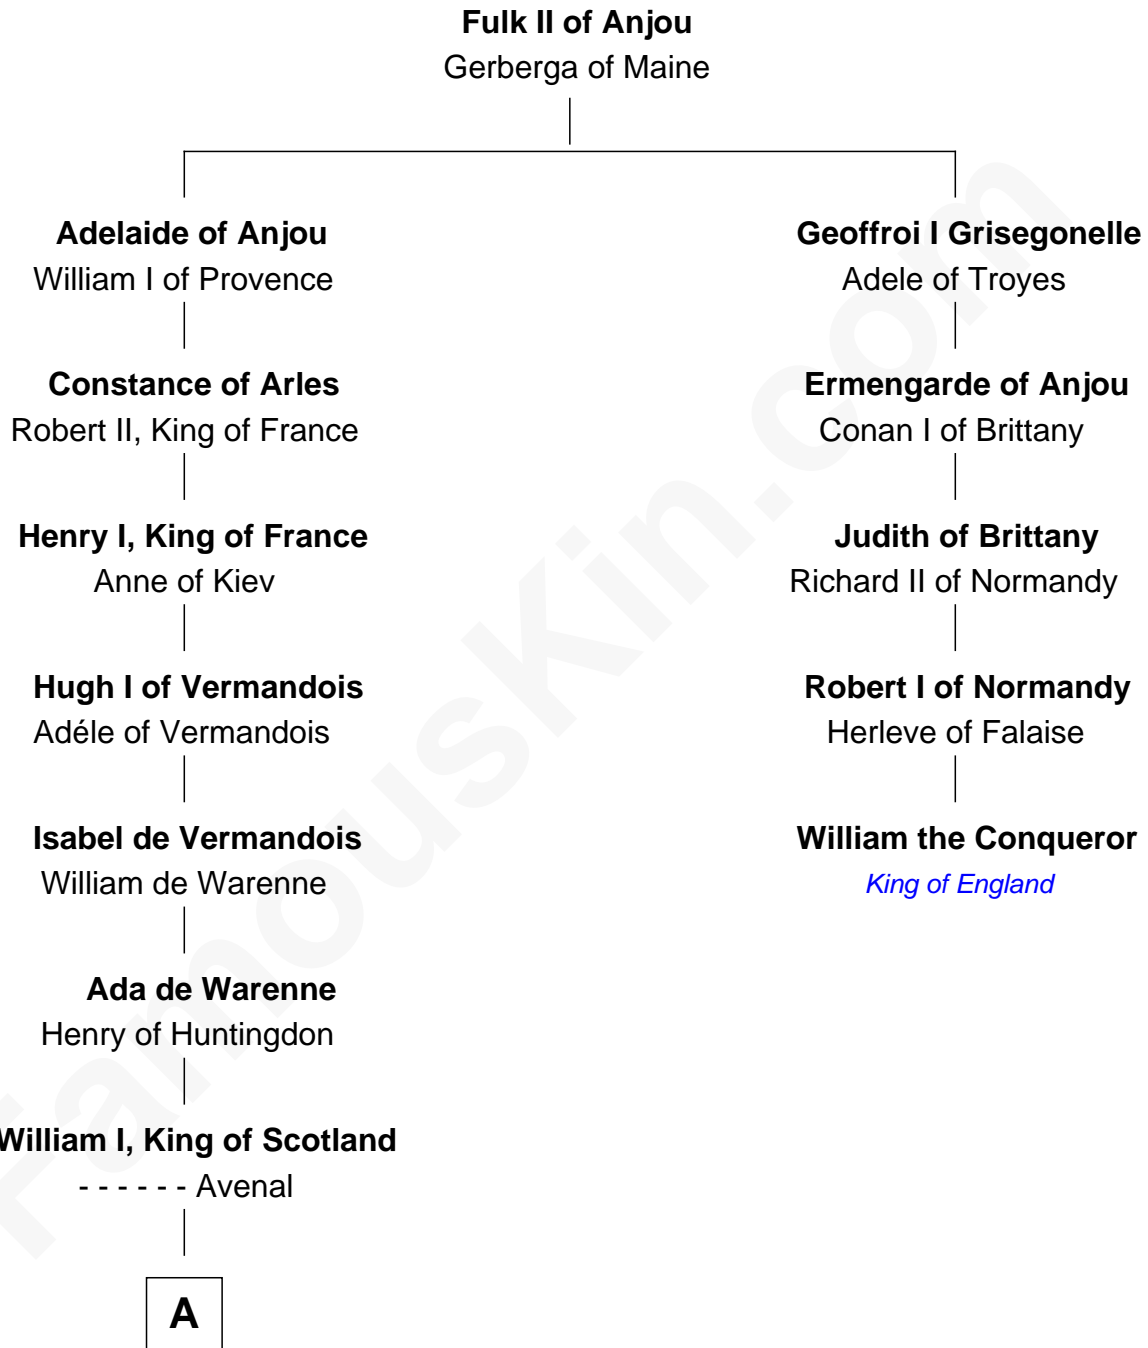

FamousKin.com Relationship Chart of

Peter Worden

(c1569 - 1638/9) Great Migration Immigrant 1638

4th cousin 17 times removed of

William the Conqueror

King of England

B

—
Nicholas Rushton

Margaret Radcliffe

—
Agnes Rushton

Richard Worthington

—
Peter Worthington

Isabel Anderton

—
Isabel Worthington

Robert Worden

—
Peter Worden

Great Migration Immigrant 1638