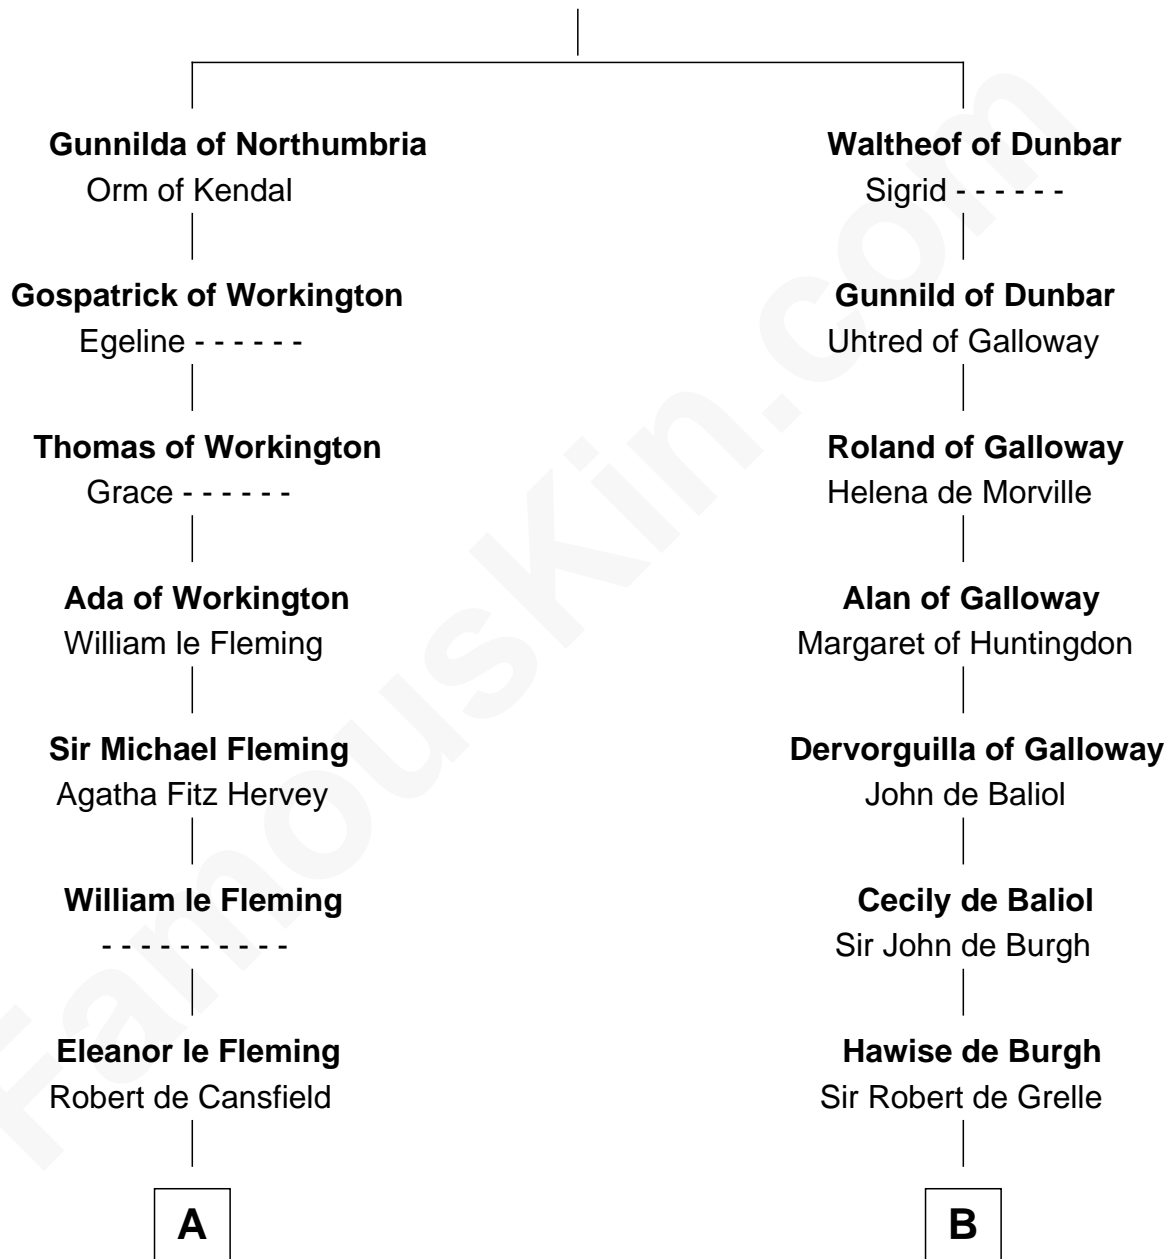

## Relationship Chart of

### Peter Worden

(c1569 - 1638/9) Great Migration Immigrant 1638

18th cousin 3 times removed of

### James Bowdoin

2nd Governor of Massachusetts

### Gospatric I of Northumbria

-----

**C**

**Isabel Worthington**

Robert Worden

**Peter Worden**

*Great Migration Immigrant 1638*

**D**