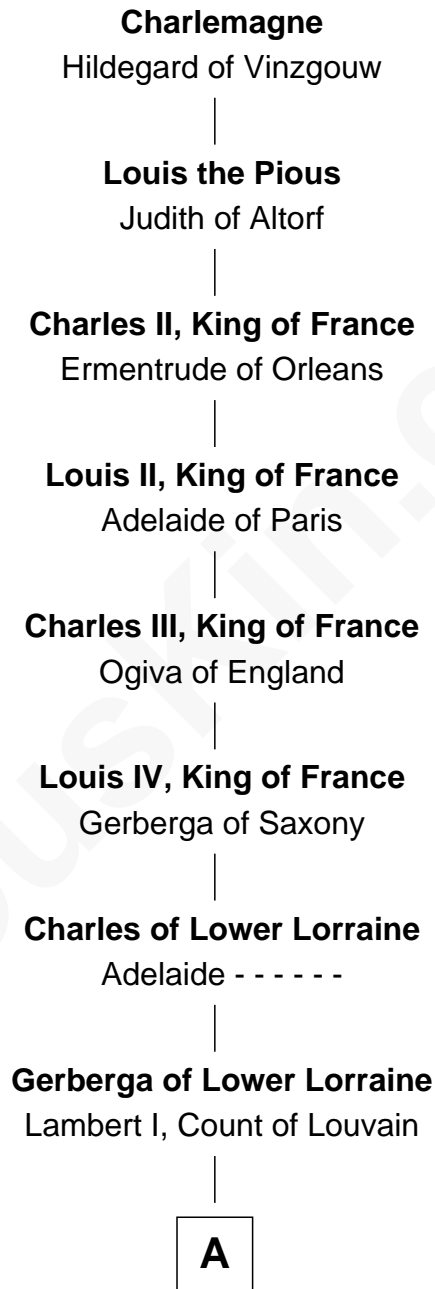

FamousKin.com Relationship Chart of

Peter Worden

(c1569 - 1638/9) Great Migration Immigrant 1638

26th Great-grandson of

Charlemagne

King of the Franks

A

Mathilde of Louvain
Eustace I of Boulogne

Lambert II of Lens
Adelaide of Normandy

Judith of Lens
Waltheof II of Northumbria

Maud of Northumberland
David I, King of Scotland

Henry of Huntingdon
Ada de Warenne

William I, King of Scotland
----- Avenal

—
Isabel Worthington

Robert Worden

—
Peter Worden

Great Migration Immigrant 1638