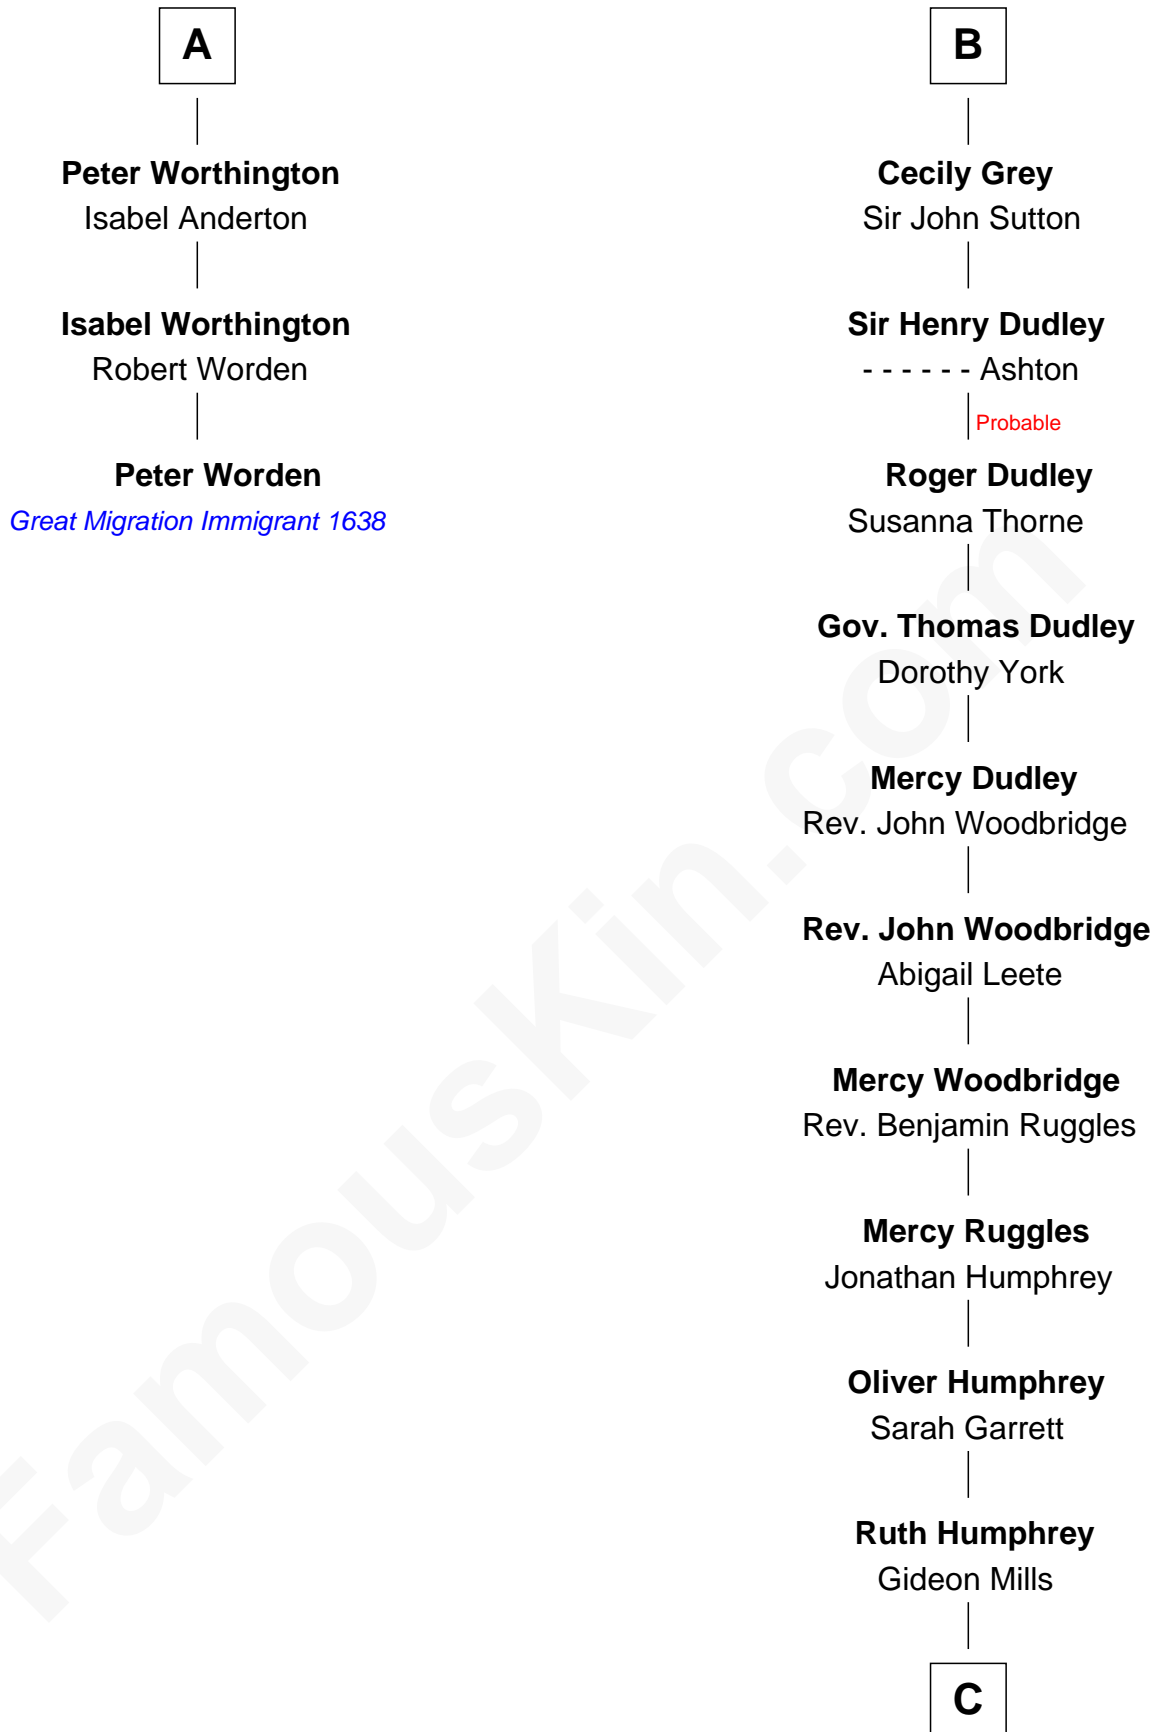

FamousKin.com Relationship Chart of

Peter Worden

(c1569 - 1638/9) Great Migration Immigrant 1638

9th cousin 9 times removed of

John Brown

American Abolitionist

Sir John de Harington

Joan - - - - -

C

Ruth Mills
Owen Brown

John Brown
American Abolitionist

FamousKin.com