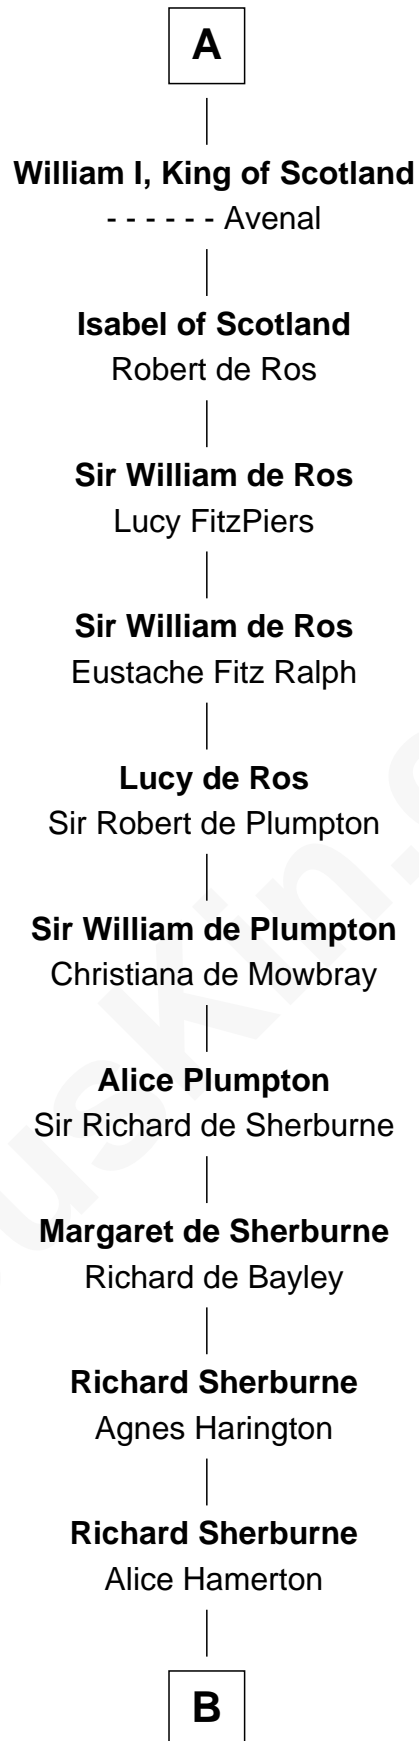

# FamousKin.com Relationship Chart of

**Peter Worden**

(c1569 - 1638/9) Great Migration Immigrant 1638

21st Great-grandson of

**King Robert I**

*King of France*

**B**

—  
**Agnes Sherburne**

Henry Rushton

—  
**Nicholas Rushton**

Margaret Radcliffe

—  
**Agnes Rushton**

Richard Worthington

—  
**Peter Worthington**

Isabel Anderton

—  
**Isabel Worthington**

Robert Worden

—  
**Peter Worden**

*Great Migration Immigrant 1638*