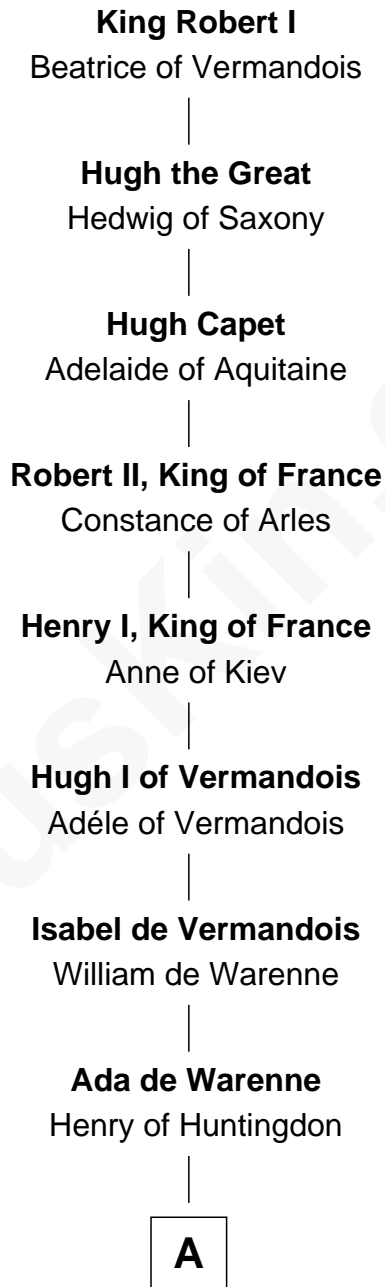

# FamousKin.com Relationship Chart of

**Peter Worden**

(c1569 - 1638/9) Great Migration Immigrant 1638

21st Great-grandson of

**King Robert I**

*King of France*

**B**

—  
**Agnes Sherburne**

Henry Rushton

—  
**Nicholas Rushton**

Margaret Radcliffe

—  
**Agnes Rushton**

Richard Worthington

—  
**Peter Worthington**

Isabel Anderton

—  
**Isabel Worthington**

Robert Worden

—  
**Peter Worden**

*Great Migration Immigrant 1638*