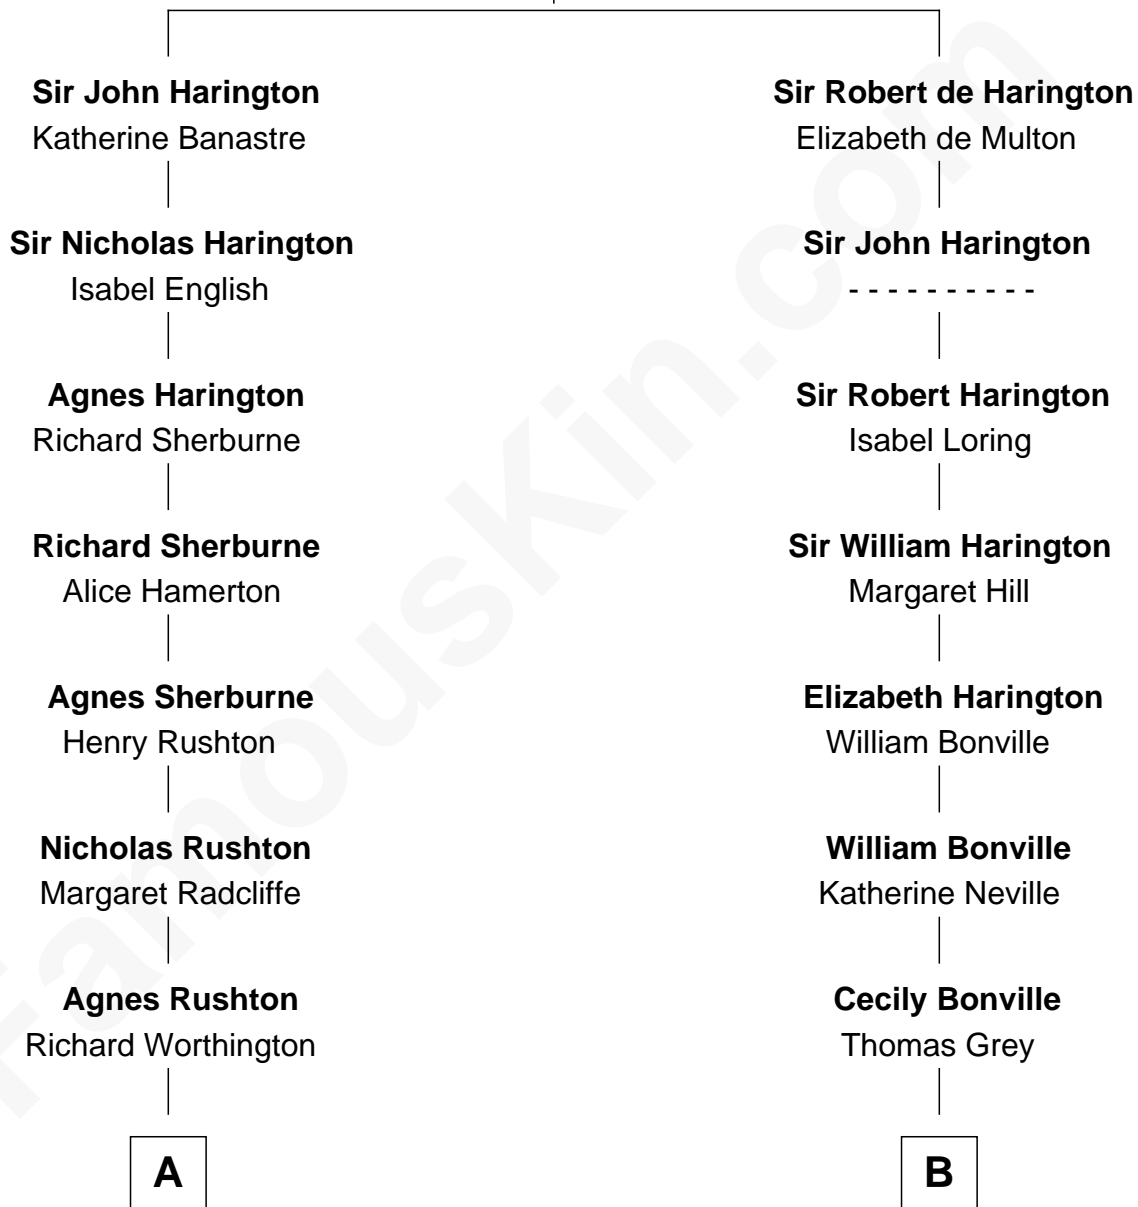

FamousKin.com

Relationship Chart of

Peter Worden

(c1569 - 1638/9) Great Migration Immigrant 1638

9th cousin 9 times removed of

William Marsh Rice
 Founder of Rice University

Sir John de Harington

Joan - - - - -

C

—
David Rice

Patty Hall

—
William Marsh Rice

Founder of Rice University

FamousKin.com