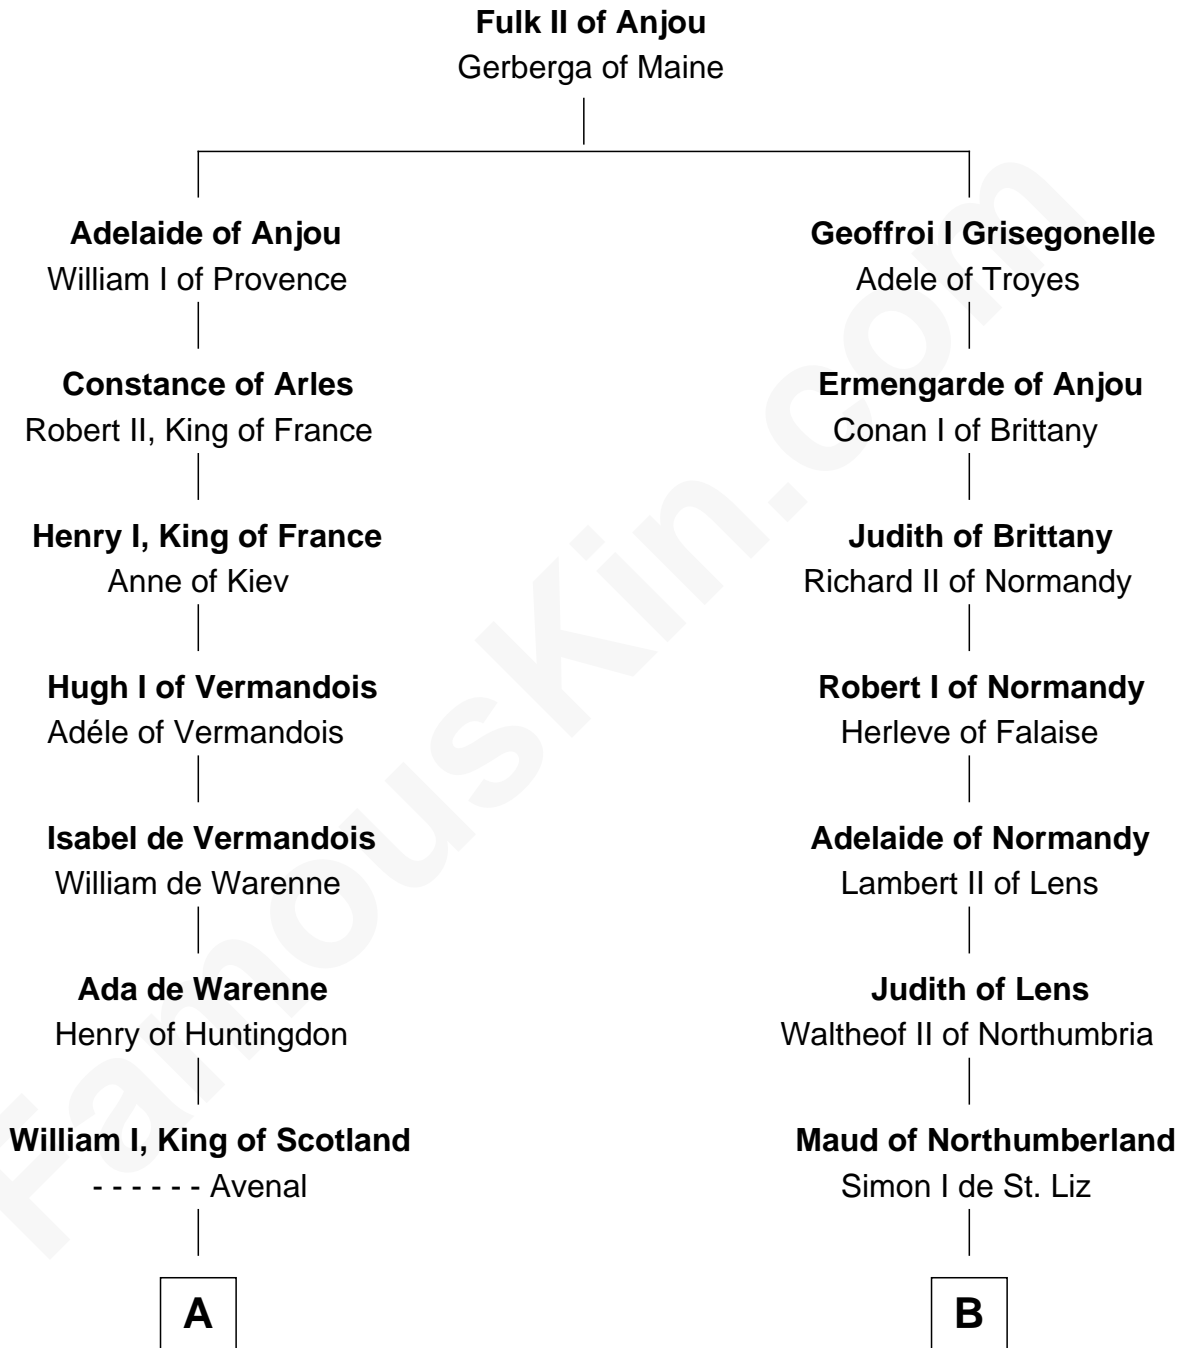

FamousKin.com

Relationship Chart of

Peter Worden

(c1569 - 1638/9) Great Migration Immigrant 1638

9th cousin 12 times removed of

Saher de Quincy
Magna Carta Surety

C

—
Nicholas Rushton
Margaret Radcliffe

—
Agnes Rushton
Richard Worthington

—
Peter Worthington
Isabel Anderton

—
Isabel Worthington
Robert Worden

—
Peter Worden
Great Migration Immigrant 1638