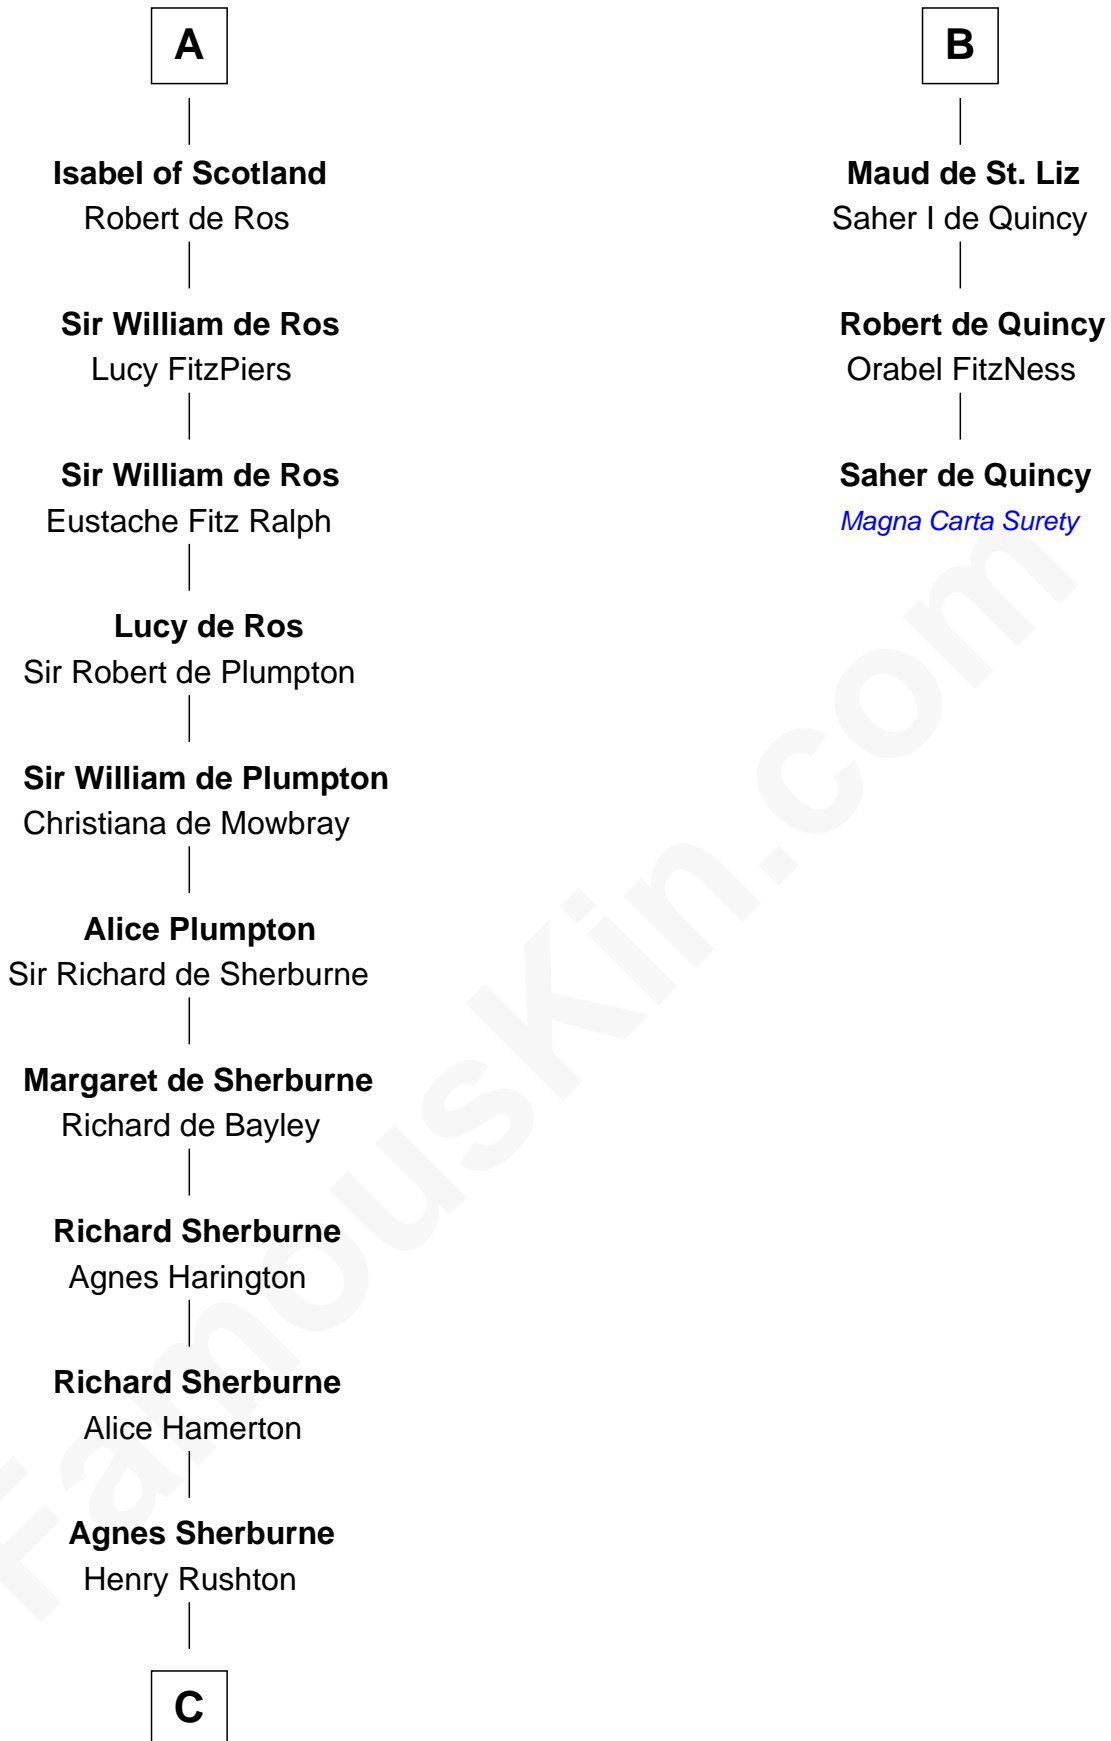

FamousKin.com

Relationship Chart of

Peter Worden

(c1569 - 1638/9) Great Migration Immigrant 1638

9th cousin 12 times removed of

Saher de Quincy
Magna Carta Surety

C

—
Nicholas Rushton
Margaret Radcliffe

—
Agnes Rushton
Richard Worthington

—
Peter Worthington
Isabel Anderton

—
Isabel Worthington
Robert Worden

—
Peter Worden
Great Migration Immigrant 1638