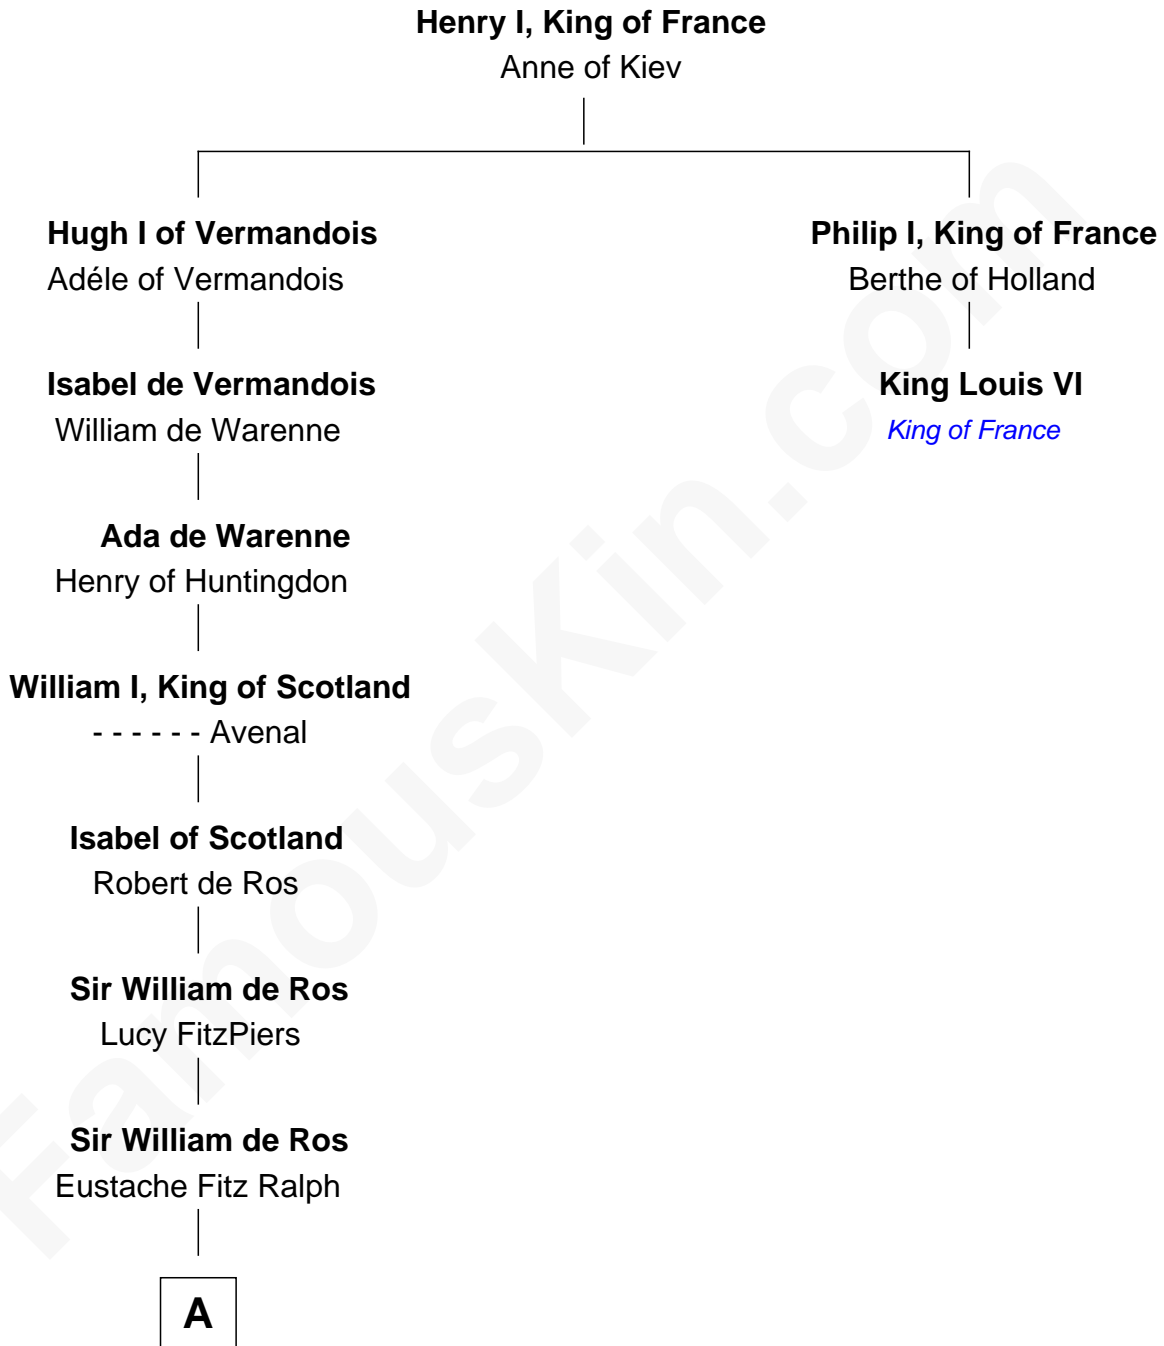

FamousKin.com Relationship Chart of

Peter Worden

(c1569 - 1638/9) Great Migration Immigrant 1638

1st cousin 17 times removed of

King Louis VI

King of France

A

Lucy de Ros

Agnes Harington

Richard Sherburne

Alice Hamerton

Agnes Sherburne

Henry Rushton

Nicholas Rushton

Margaret Radcliffe

Agnes Rushton

Great Migration Immigrant 1638

FamousKin.com