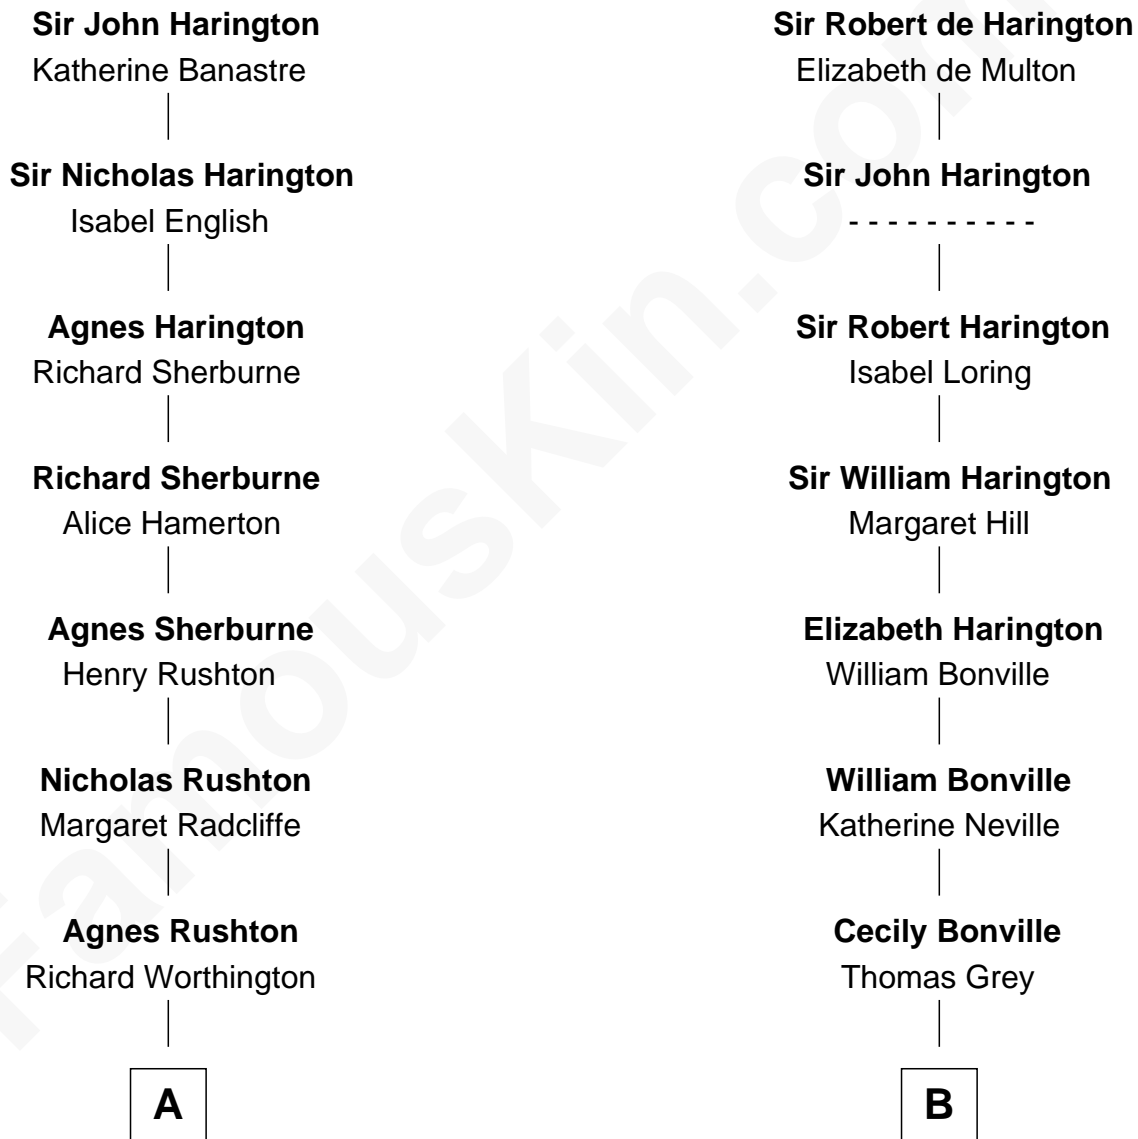

FamousKin.com Relationship Chart of

Peter Worden

(c1569 - 1638/9) Great Migration Immigrant 1638

9th cousin 12 times removed of

Bill Weld

68th Governor of Massachusetts

Sir John de Harington

Joan - - - - -

C

—
Harriet Low

John Babcock Hillard

—
Harriet Hillard

William Augustus White

—
Margaret Low White

Francis Minot Weld

—
David Weld

Mary Blake Nichols

—
Bill Weld

68th Governor of Massachusetts