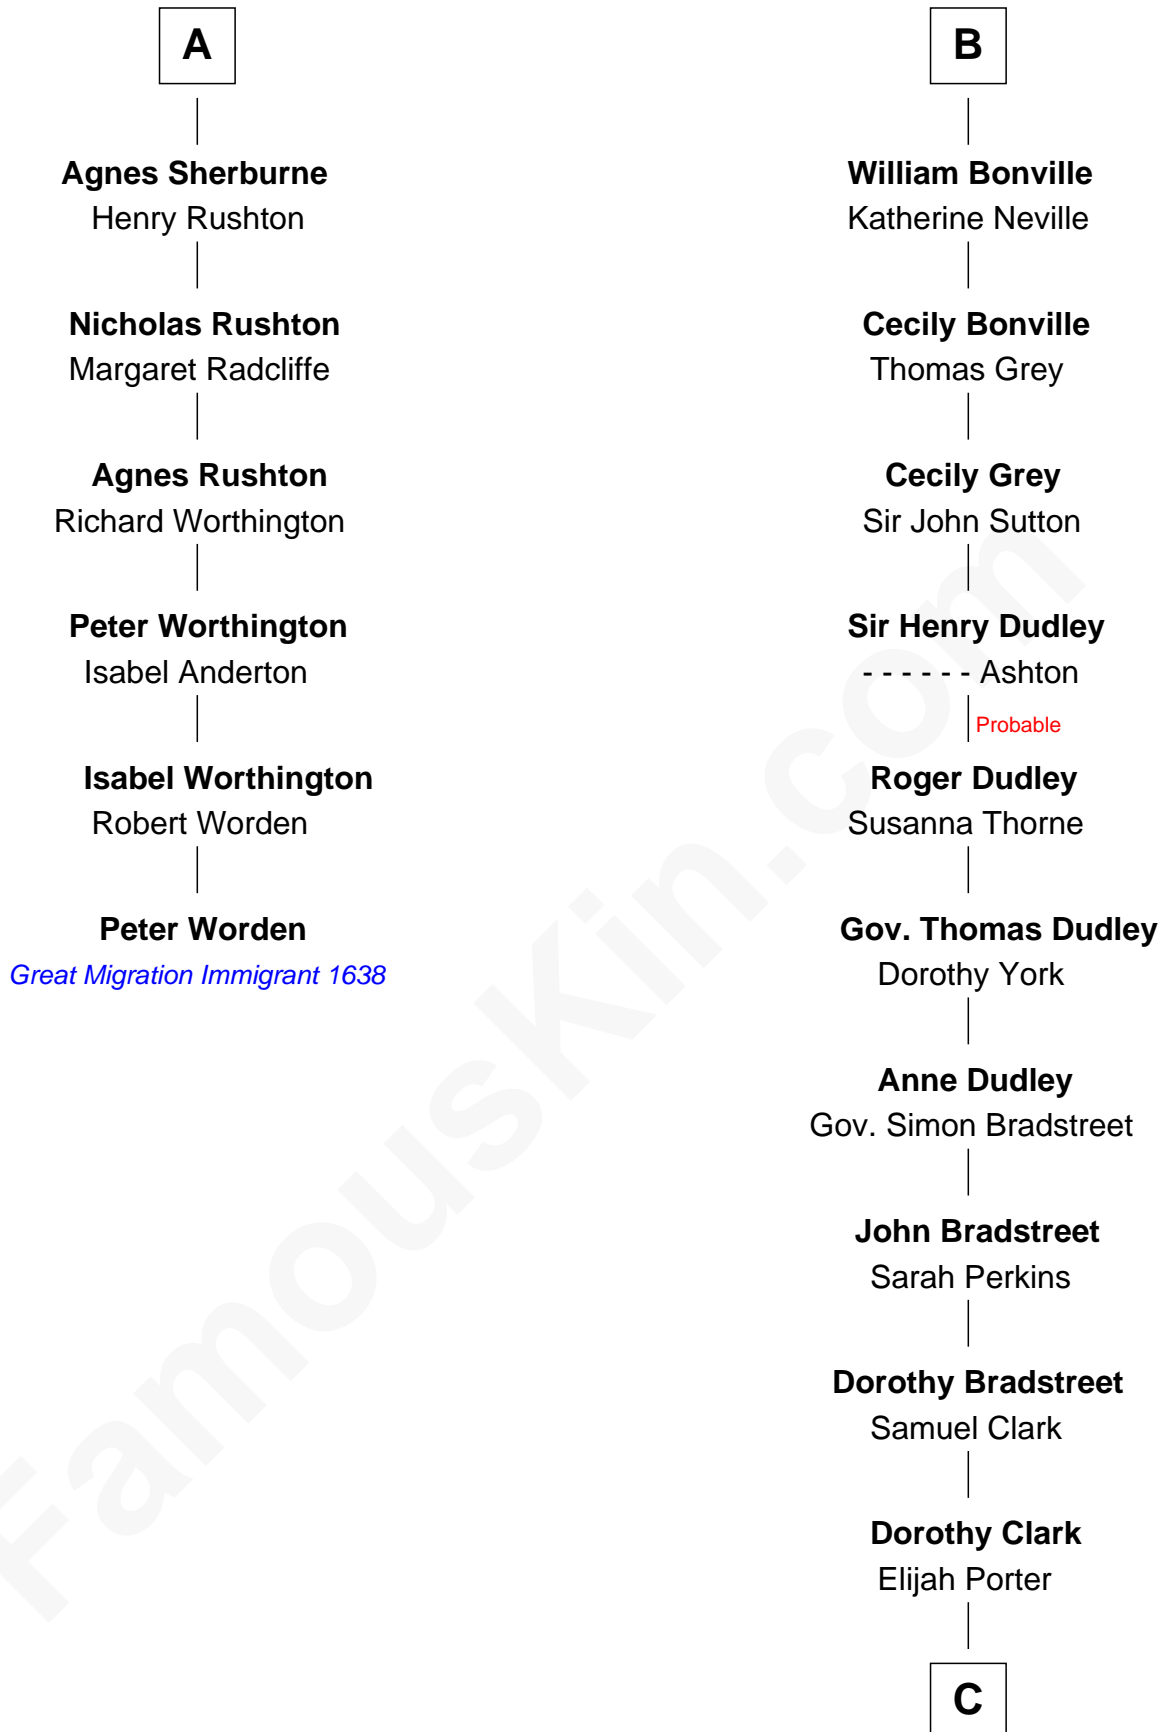

FamousKin.com Relationship Chart of

Peter Worden

(c1569 - 1638/9) Great Migration Immigrant 1638

12th cousin 8 times removed of

Seth Low

Mayor of New York City President of Columbia University

Sir William de Ros

Lucy FitzPiers

C

—
Thomas Porter

Ruth Allen

—
Mary Porter

Seth Low

—
Abiel Abbot Low

Ellen Almira Dow

—
Seth Low

Mayor of New York City President of Columbia University