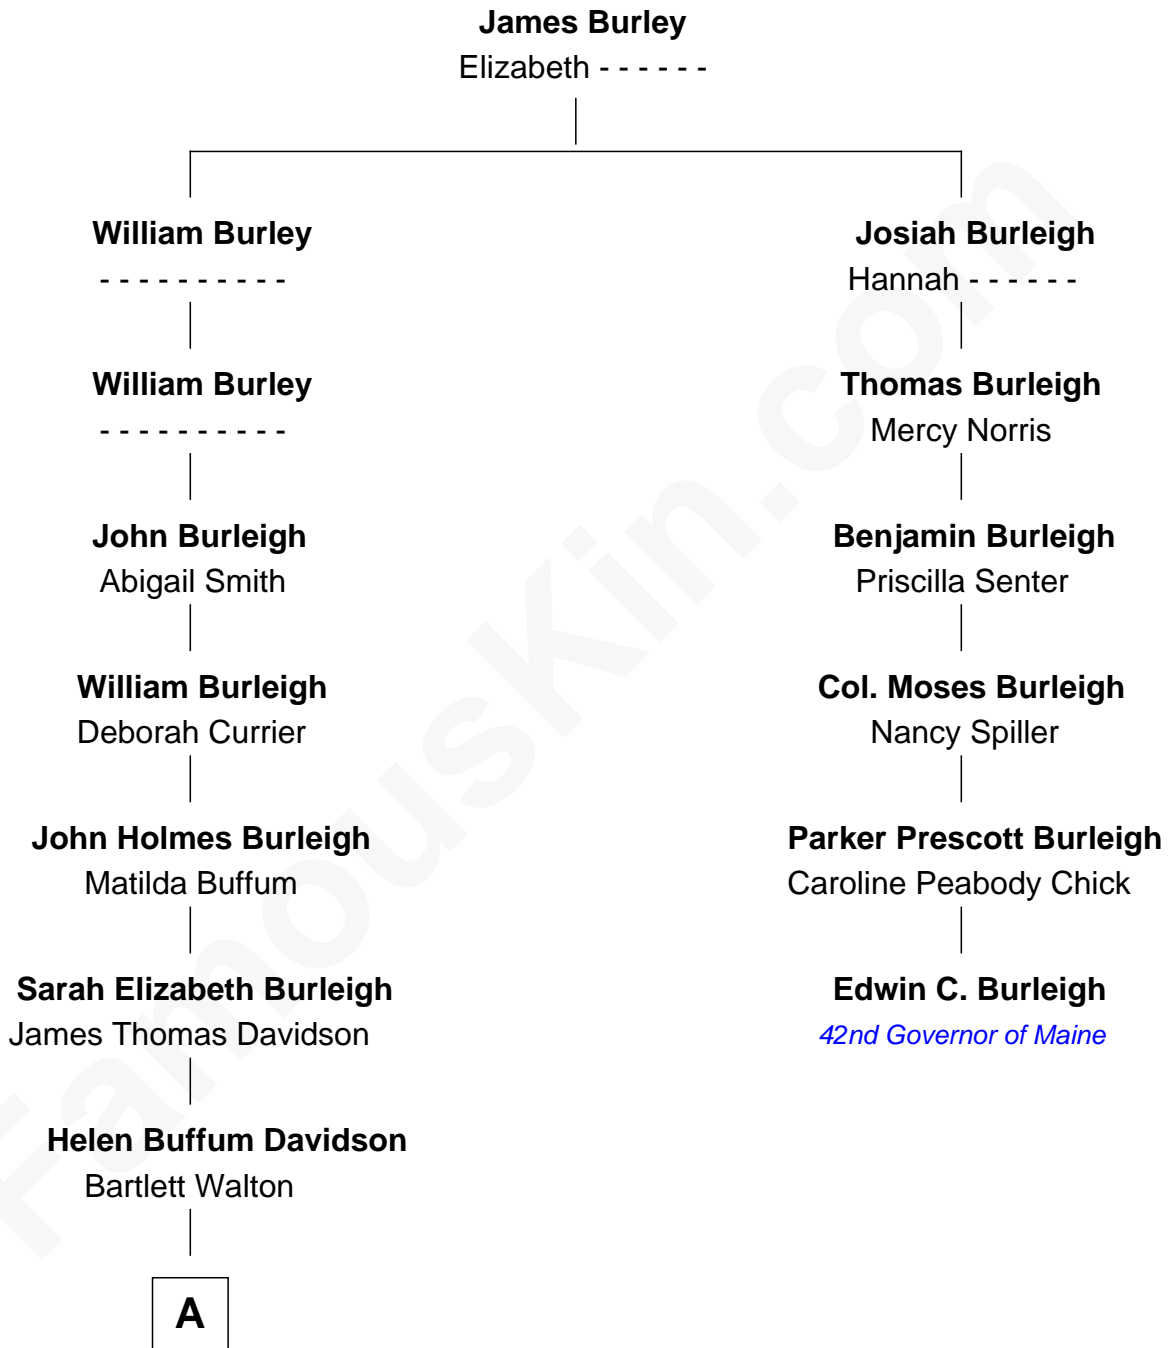

FamousKin.com Relationship Chart of

Paul Giamatti

TV and Movie Actor

5th cousin 4 times removed of

Edwin C. Burleigh

42nd Governor of Maine

A

—
Mary Claybaugh Walton

Valentine John Giamatti

—
Angelo Bartlett Giamatti

Toni Marilyn Smith

—
Paul Giamatti

TV and Movie Actor

FamousKin.com