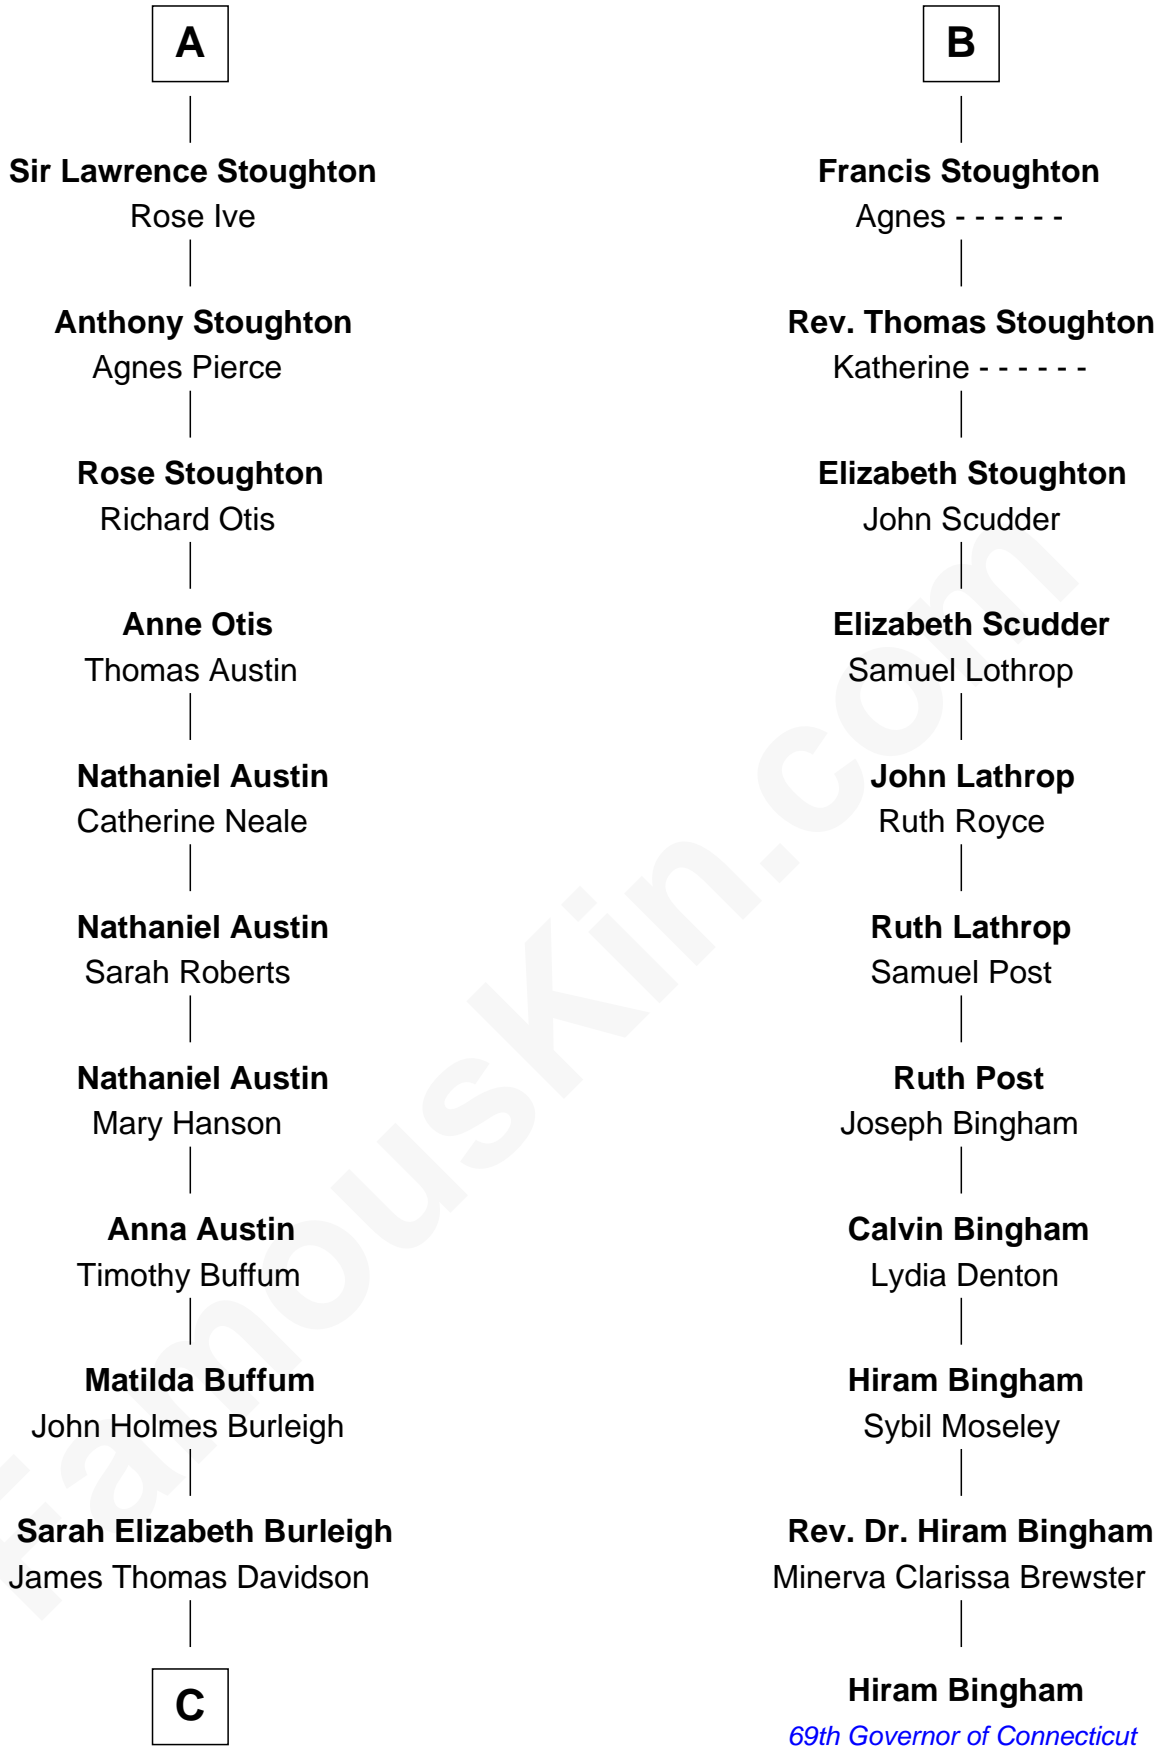

FamousKin.com Relationship Chart of

Paul Giamatti

TV and Movie Actor

17th cousin 3 times removed of

Hiram Bingham

69th Governor of Connecticut

Sir Roger Lewknor

Katherine Bardolf

C

Helen Buffum Davidson
Bartlett Walton

Mary Claybaugh Walton
Valentine John Giamatti

Angelo Bartlett Giamatti
Toni Marilyn Smith

Paul Giamatti
TV and Movie Actor