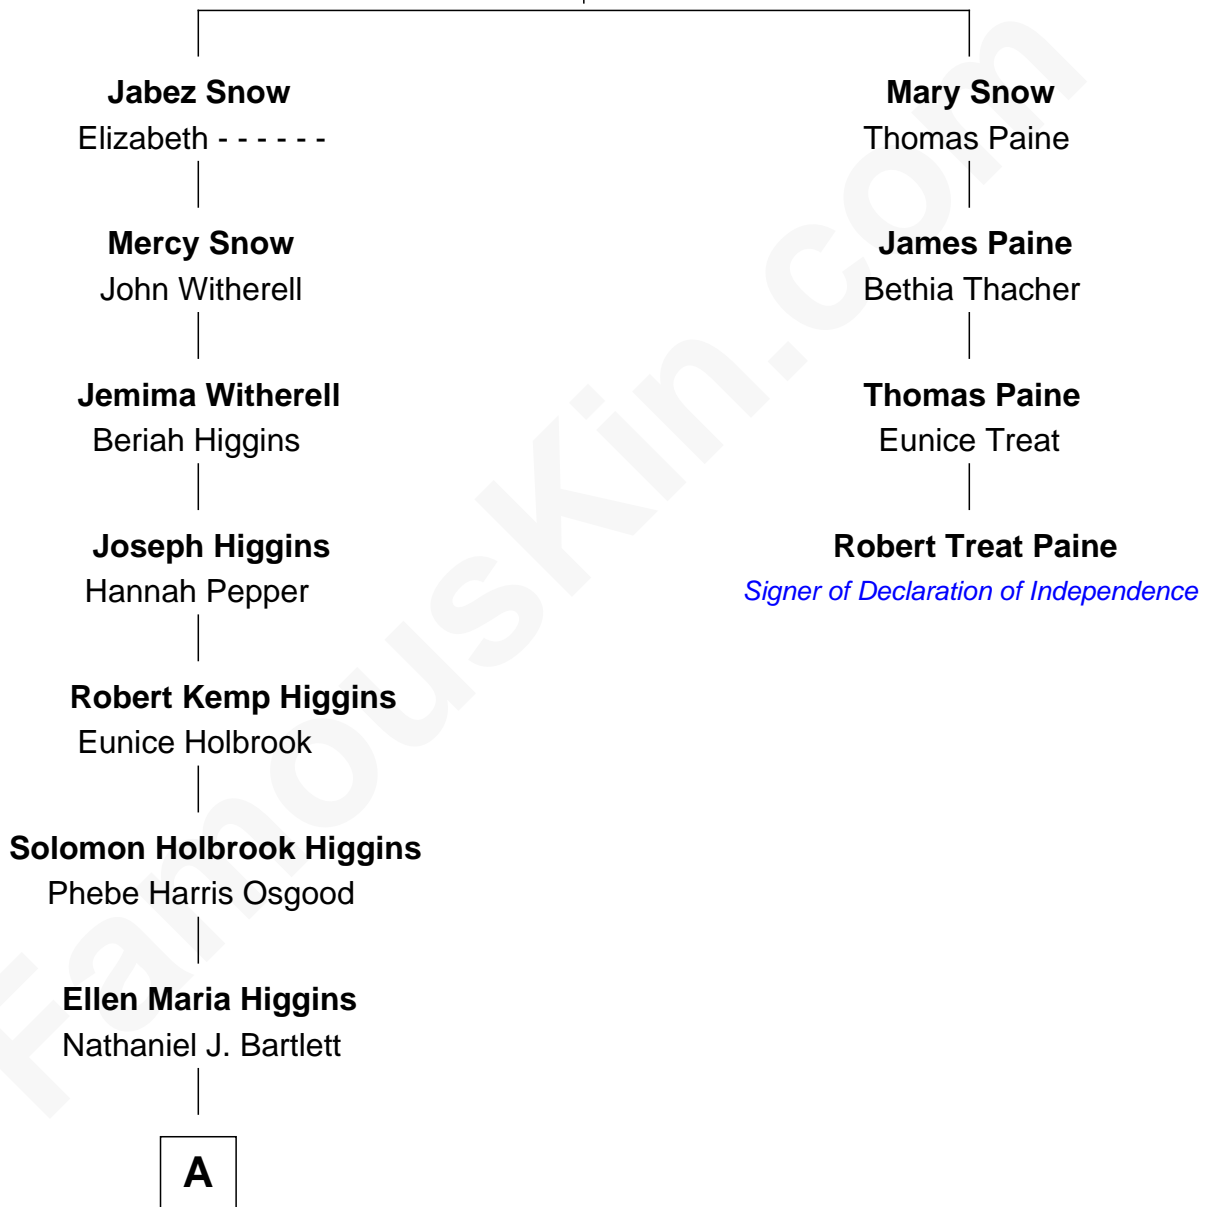

FamousKin.com Relationship Chart of

Paul Giamatti

TV and Movie Actor

3rd cousin 8 times removed of

Robert Treat Paine

Signer of the Declaration of Independence

Nicholas Snow
Constance Hopkins

A

—
Mary Ellen Bartlett
Arthur Gould Walton

—
Bartlett Walton
Helen Buffum Davidson

—
Mary Claybaugh Walton
Valentine John Giamatti

—
Angelo Bartlett Giamatti
Toni Marilyn Smith

—
Paul Giamatti
TV and Movie Actor