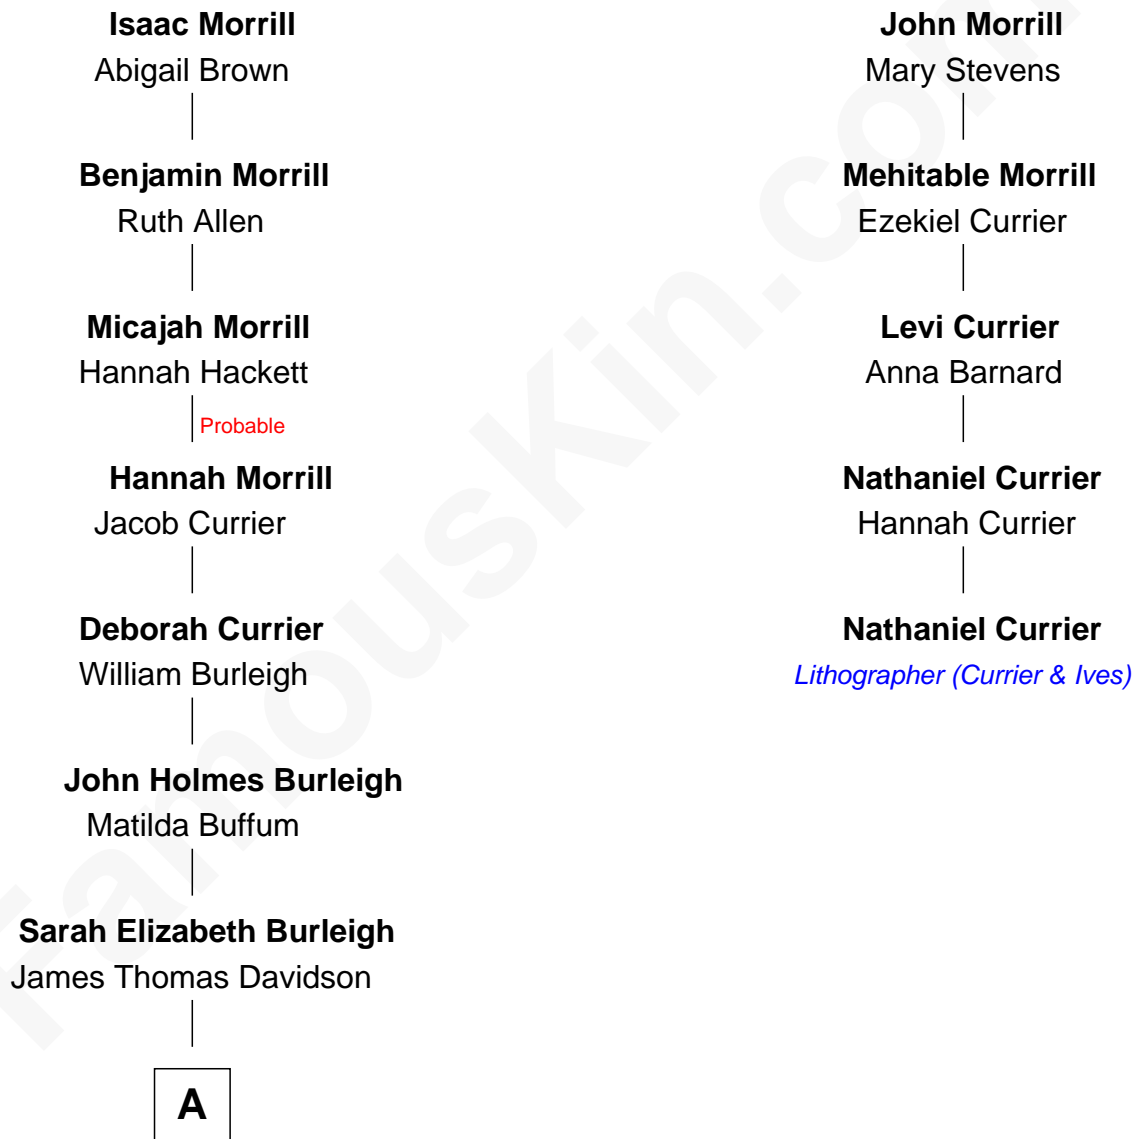

FamousKin.com Relationship Chart of

Paul Giamatti

TV and Movie Actor

4th cousin 6 times removed of

Nathaniel Currier

Lithographer (Currier & Ives)

Isaac Morrill

Phebe Gill

A

—
Helen Buffum Davidson

Bartlett Walton

—
Mary Claybaugh Walton

Valentine John Giamatti

—
Angelo Bartlett Giamatti

Toni Marilyn Smith

—
Paul Giamatti