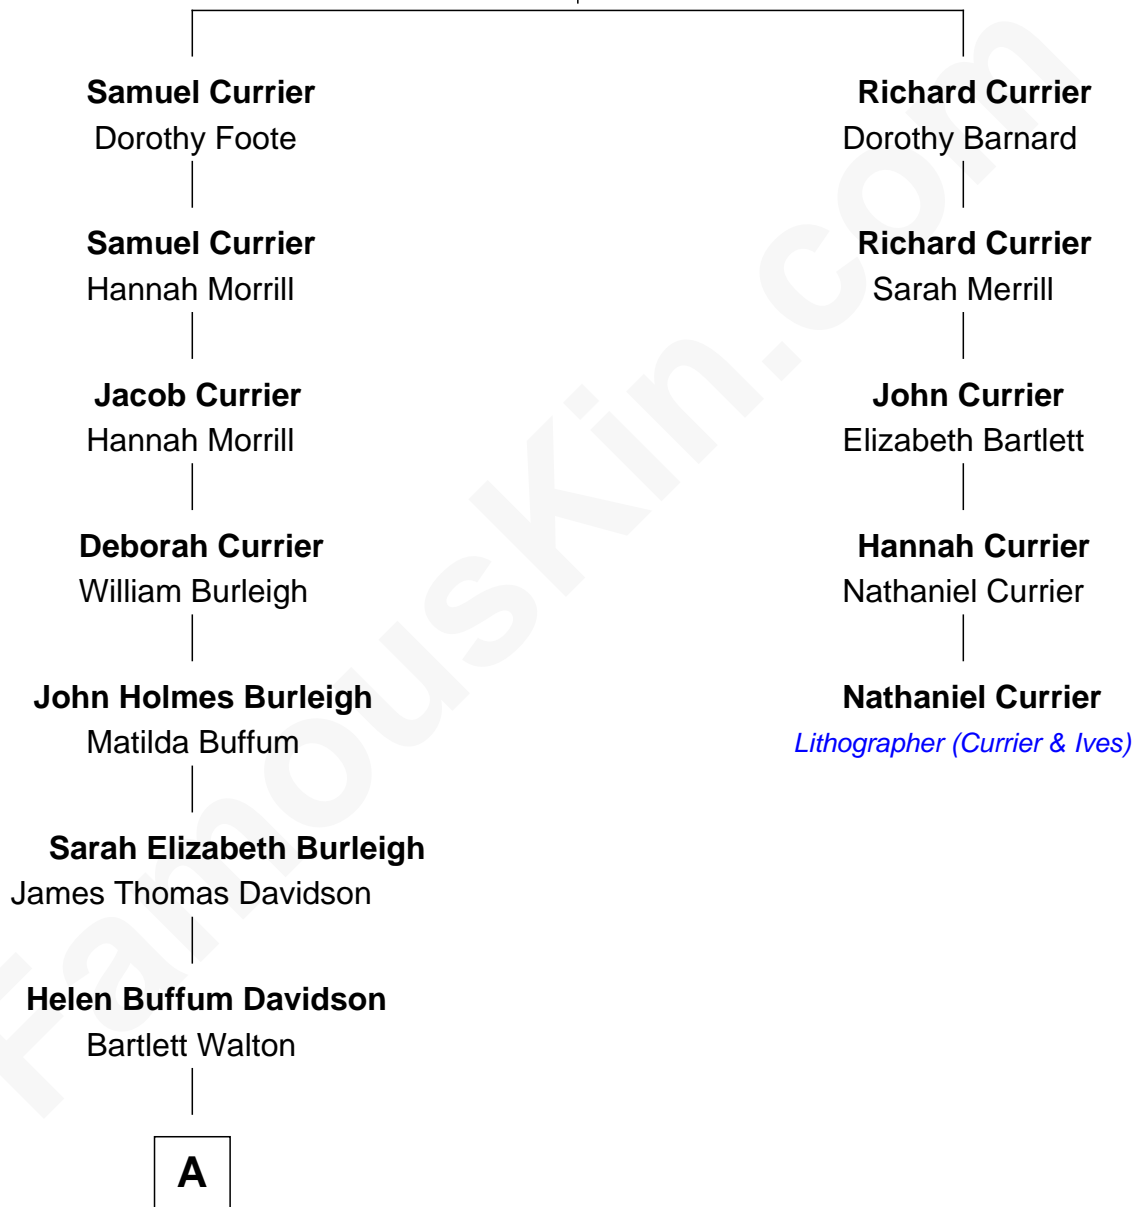

FamousKin.com Relationship Chart of

Paul Giamatti

TV and Movie Actor

4th cousin 5 times removed of

Nathaniel Currier

Lithographer (Currier & Ives)

Thomas Currier

Mary Osgood

A

—
Mary Claybaugh Walton

Valentine John Giamatti

—
Angelo Bartlett Giamatti

Toni Marilyn Smith

—
Paul Giamatti

TV and Movie Actor

FamousKin.com