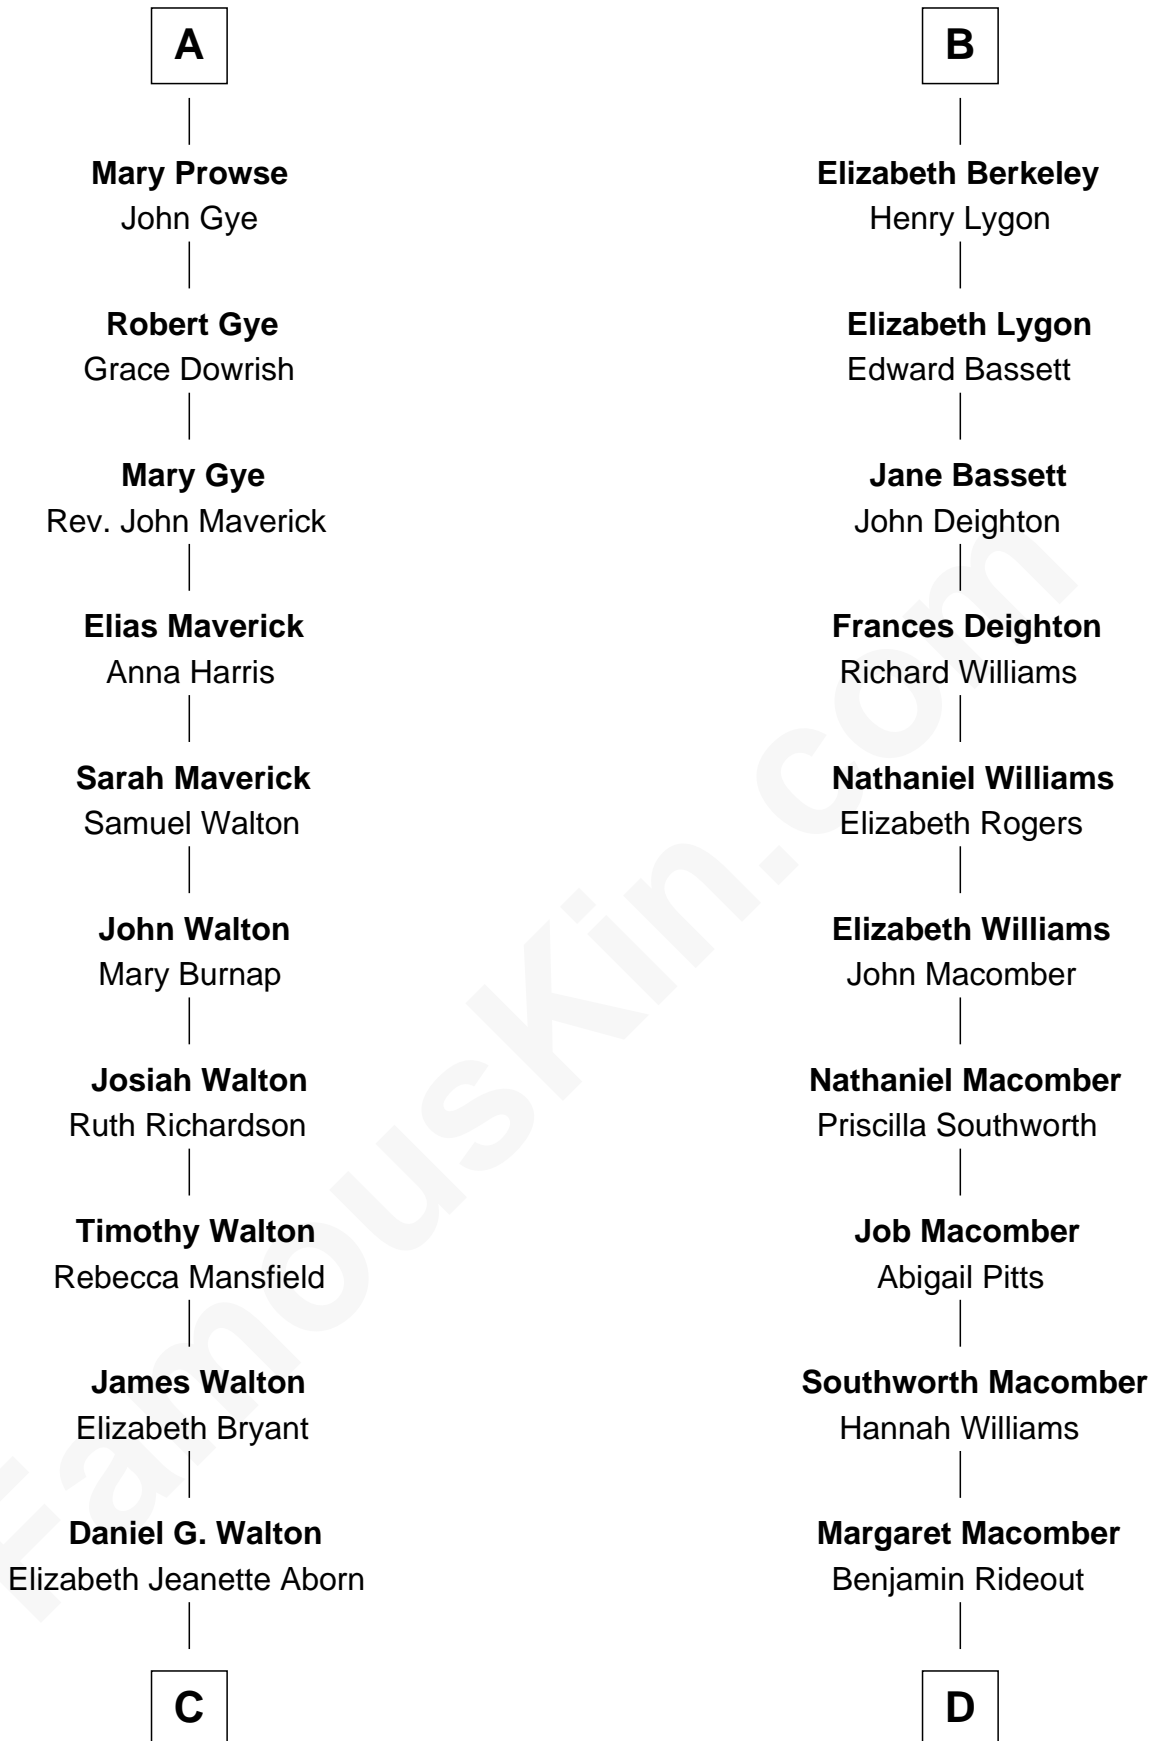

## Relationship Chart of

**A. Bartlett Giamatti**

*Major League Baseball Commissioner*

20th cousin 1 time removed of

**Margot Kidder**

*TV and Movie Actress*

**Sir Maurice de Berkeley**

Eve la Zouche

**C**

**Arthur Gould Walton**

Mary Ellen Bartlett

**Bartlett Walton**

Helen Buffum Davidson

**Mary Claybaugh Walton**

Valentine John Giamatti

**A. Bartlett Giamatti**