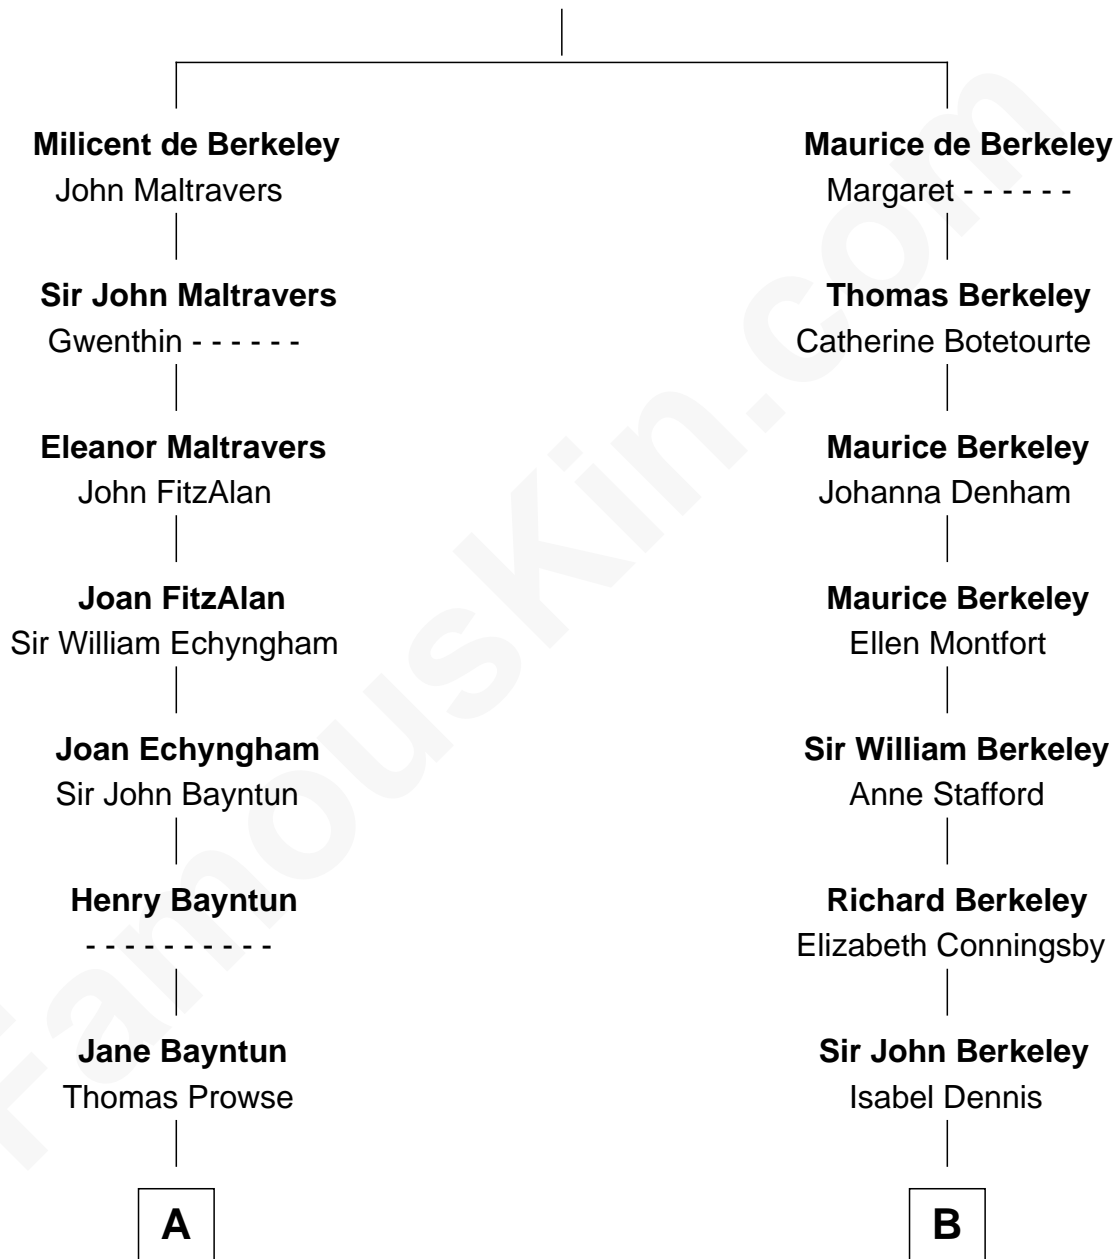

## Relationship Chart of

**A. Bartlett Giamatti**

*Major League Baseball Commissioner*

20th cousin 1 time removed of

**Margot Kidder**

*TV and Movie Actress*

**Sir Maurice de Berkeley**

Eve la Zouche

**C**

**Arthur Gould Walton**

Mary Ellen Bartlett

**Bartlett Walton**

Helen Buffum Davidson

**Mary Claybaugh Walton**

Valentine John Giamatti

**A. Bartlett Giamatti**