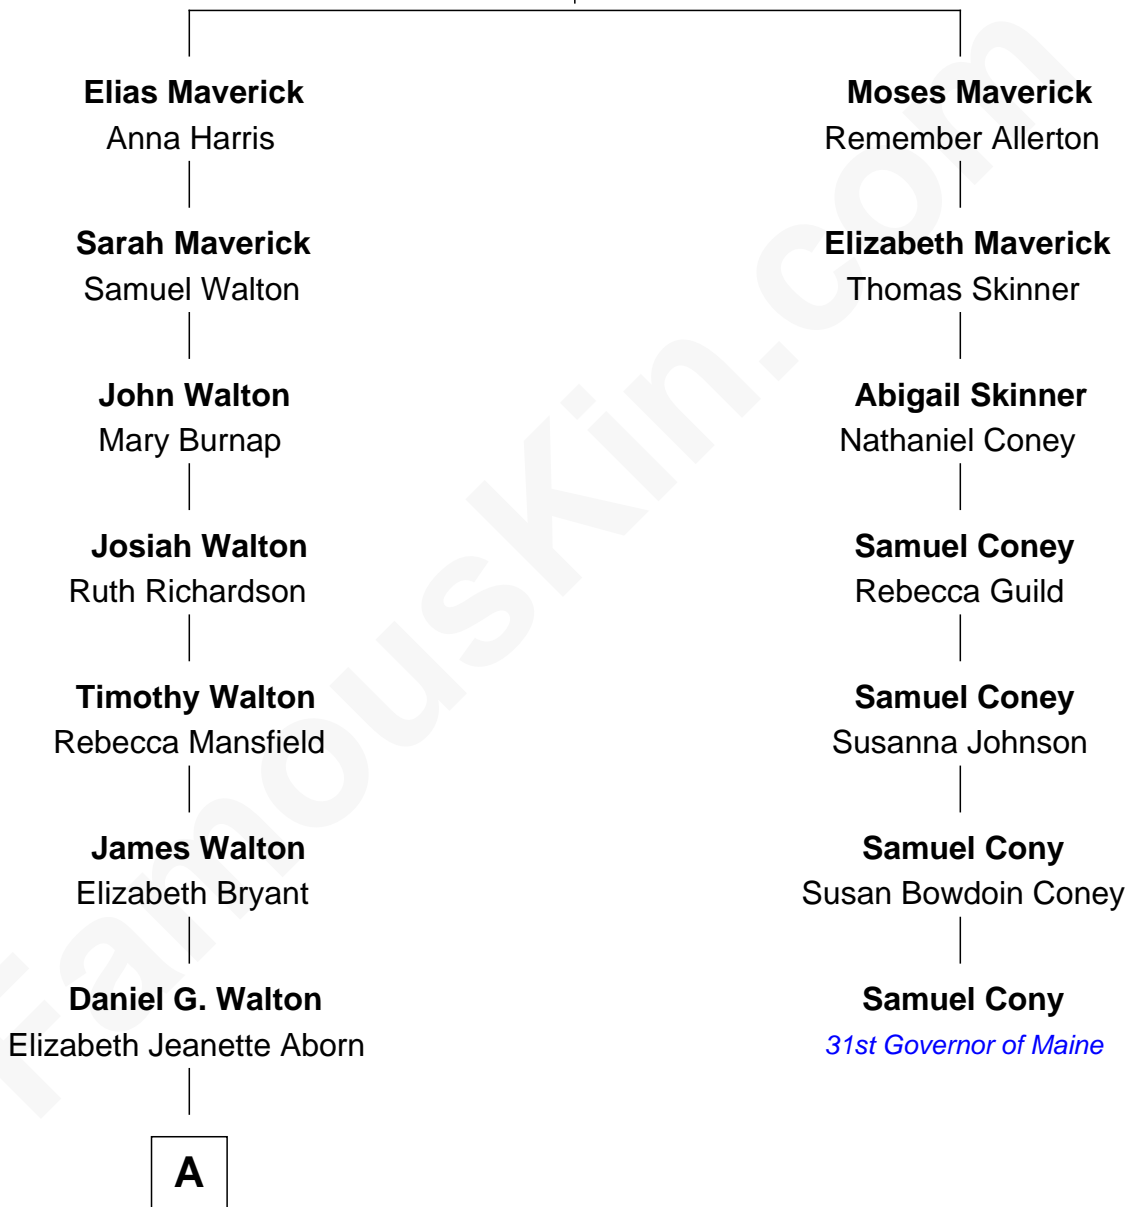

FamousKin.com Relationship Chart of

A. Bartlett Giamatti

Major League Baseball Commissioner

6th cousin 4 times removed of

Samuel Cony

31st Governor of Maine

John Maverick

Mary Gye

A

—
Arthur Gould Walton

Mary Ellen Bartlett

—
Bartlett Walton

Helen Buffum Davidson

—
Mary Claybaugh Walton

Valentine John Giamatti

—
A. Bartlett Giamatti