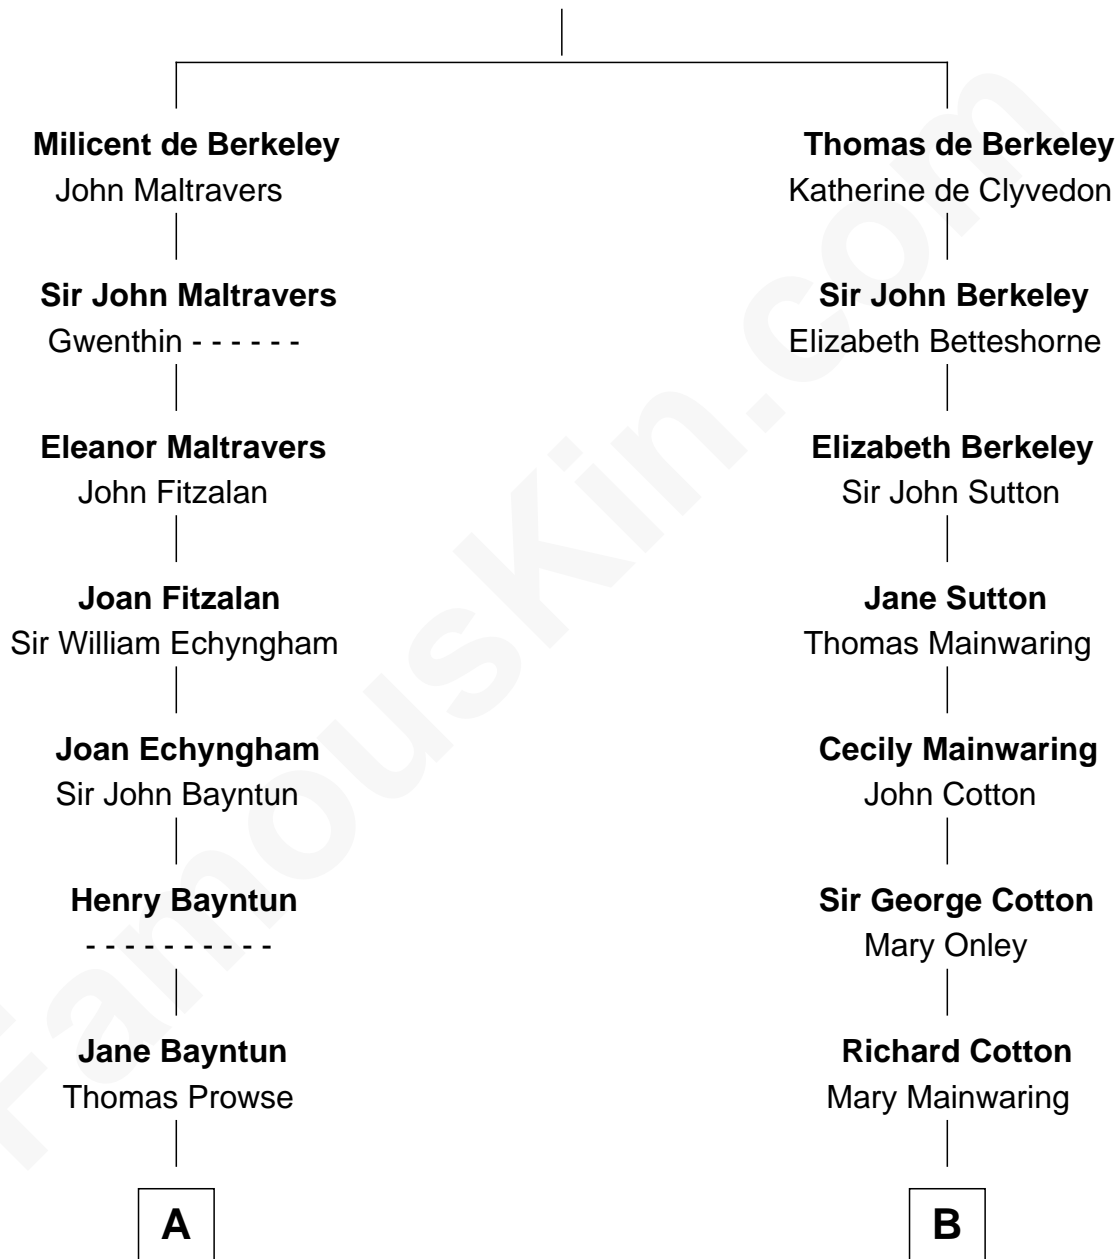

# FamousKin.com Relationship Chart of

**A. Bartlett Giamatti**

*Major League Baseball Commissioner*

18th cousin 2 times removed of

**Shadoe Stevens**

*Radio Disc Jockey*

**Sir Maurice de Berkeley**

Eve la Zouche

**C**

**Arthur Gould Walton**

Mary Ellen Bartlett

**Bartlett Walton**

Helen Buffum Davidson

**Mary Claybaugh Walton**

Valentine John Giamatti

**A. Bartlett Giamatti**