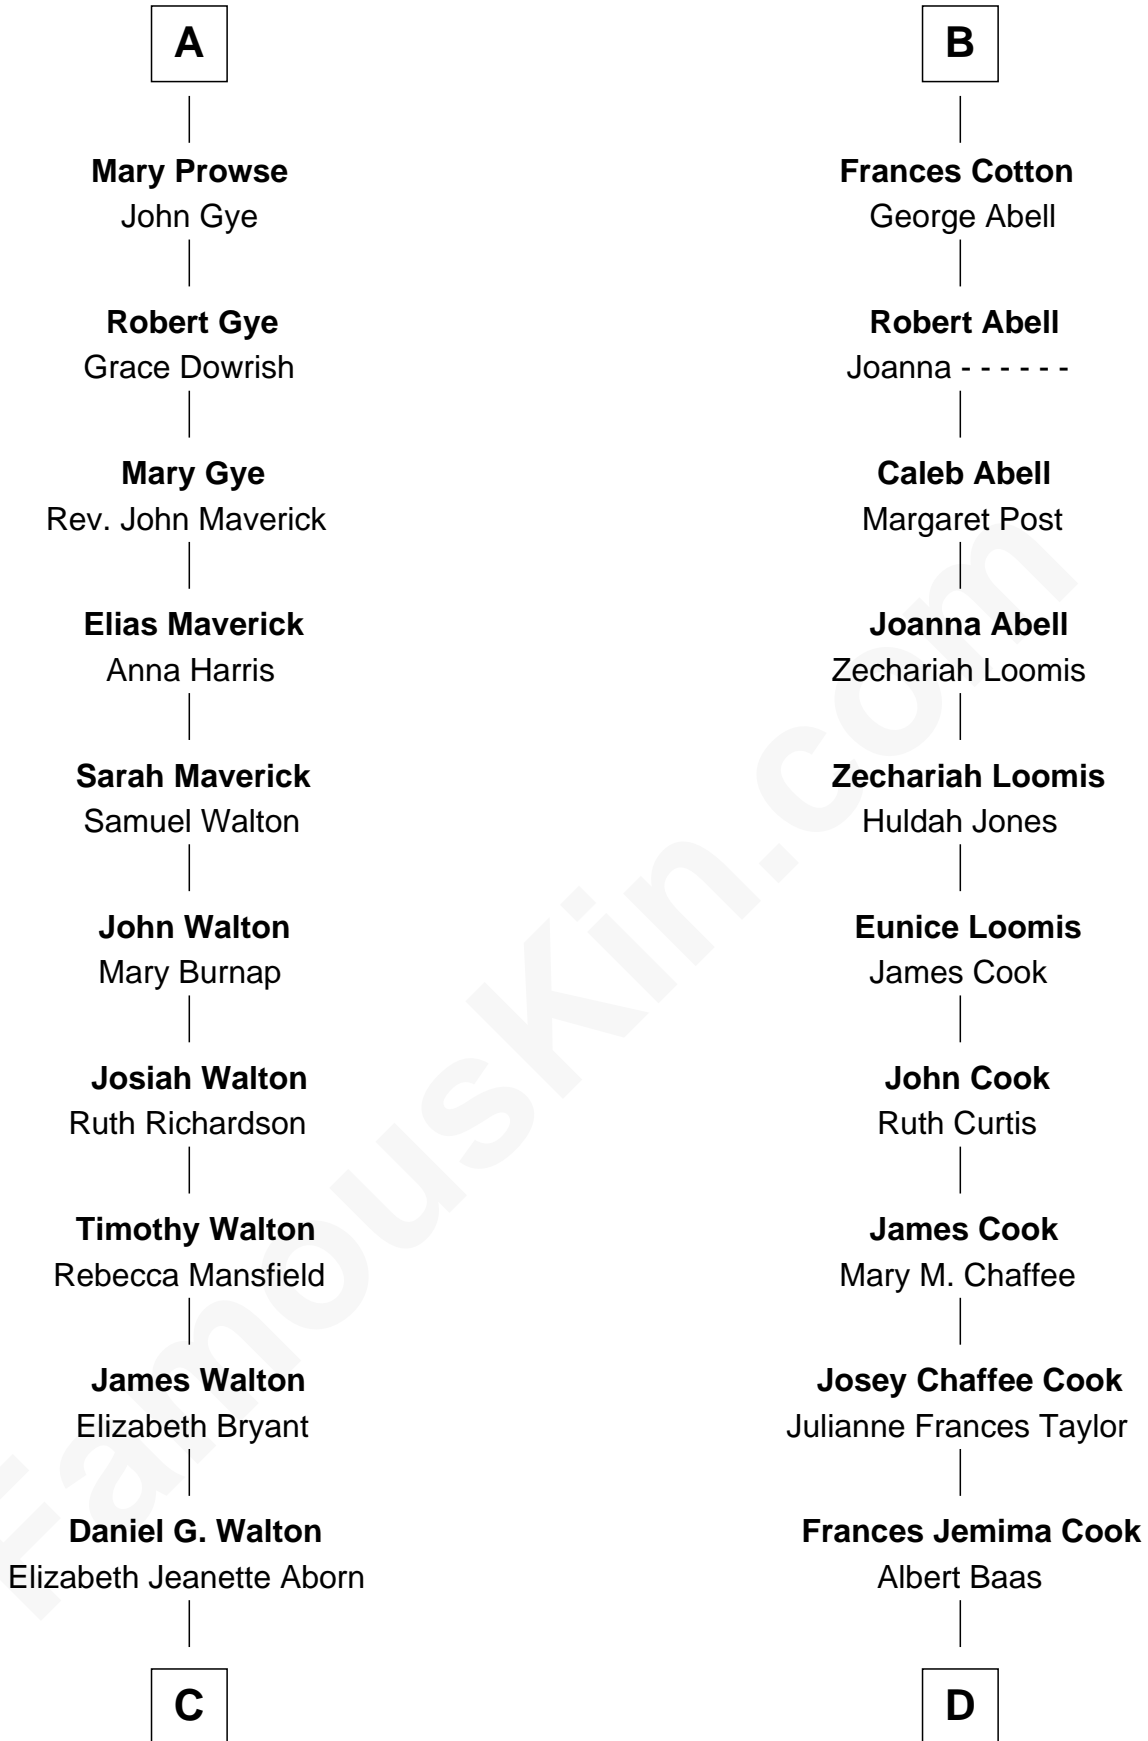

# FamousKin.com Relationship Chart of

**A. Bartlett Giamatti**

*Major League Baseball Commissioner*

18th cousin 2 times removed of

**Shadoe Stevens**

*Radio Disc Jockey*

**Sir Maurice de Berkeley**

Eve la Zouche

**C**

**Arthur Gould Walton**

Mary Ellen Bartlett

**Bartlett Walton**

Helen Buffum Davidson

**Mary Claybaugh Walton**

Valentine John Giamatti

**A. Bartlett Giamatti**