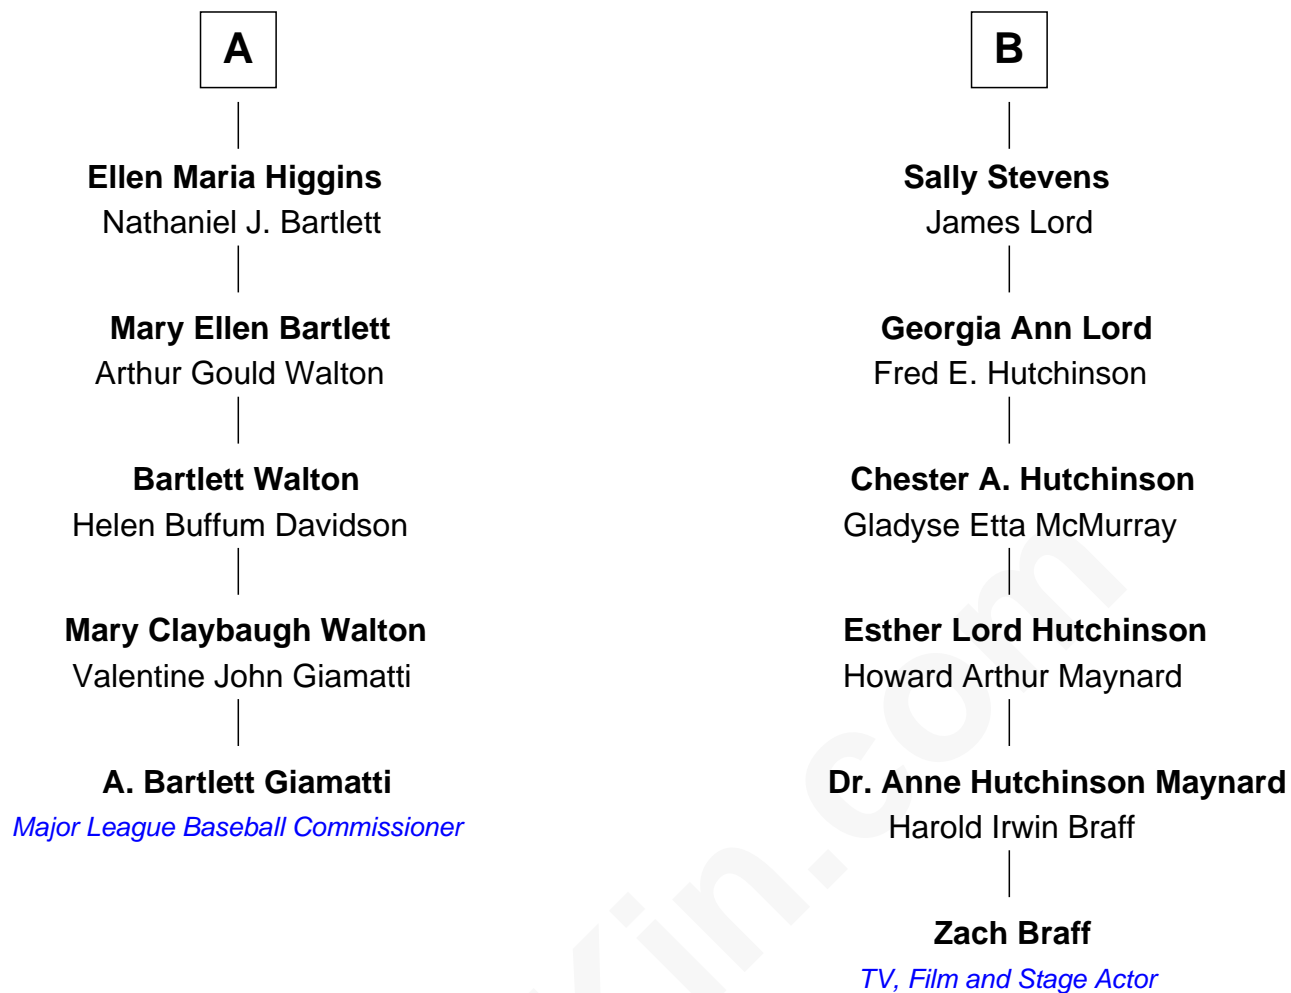

# FamousKin.com Relationship Chart of

**A. Bartlett Giamatti**

*Major League Baseball Commissioner*

11th cousin 1 time removed of

**Zach Braff**

*TV, Film and Stage Actor*

**William Collier**

Jane Gates

**Elizabeth Collier**  
Constant Southworth

**Mercy Southworth**  
Samuel Freeman

**Apphia Freeman**  
Isaac Pepper

**Joseph Pepper**  
Rebecca Higgins

**Hannah Pepper**  
Joseph Higgins

**Robert Kemp Higgins**  
Eunice Holbrook

**Solomon Holbrook Higgins**  
Phebe Harris Osgood

**A**

**Sarah Collier**  
Love Brewster

**Wrestling Brewster**  
Mary - - - - -

**Mary Brewster**  
Joseph Holmes

**Abigail Holmes**  
Israel Turner

**Deborah Turner**  
Israel Cowing

**Calvin Cowing**  
Elizabeth Coombs

Probable

**Abigail Cowing**  
Newcomb W. Stevens

**B**

Zach Braff photo by [AdamJaz](#)