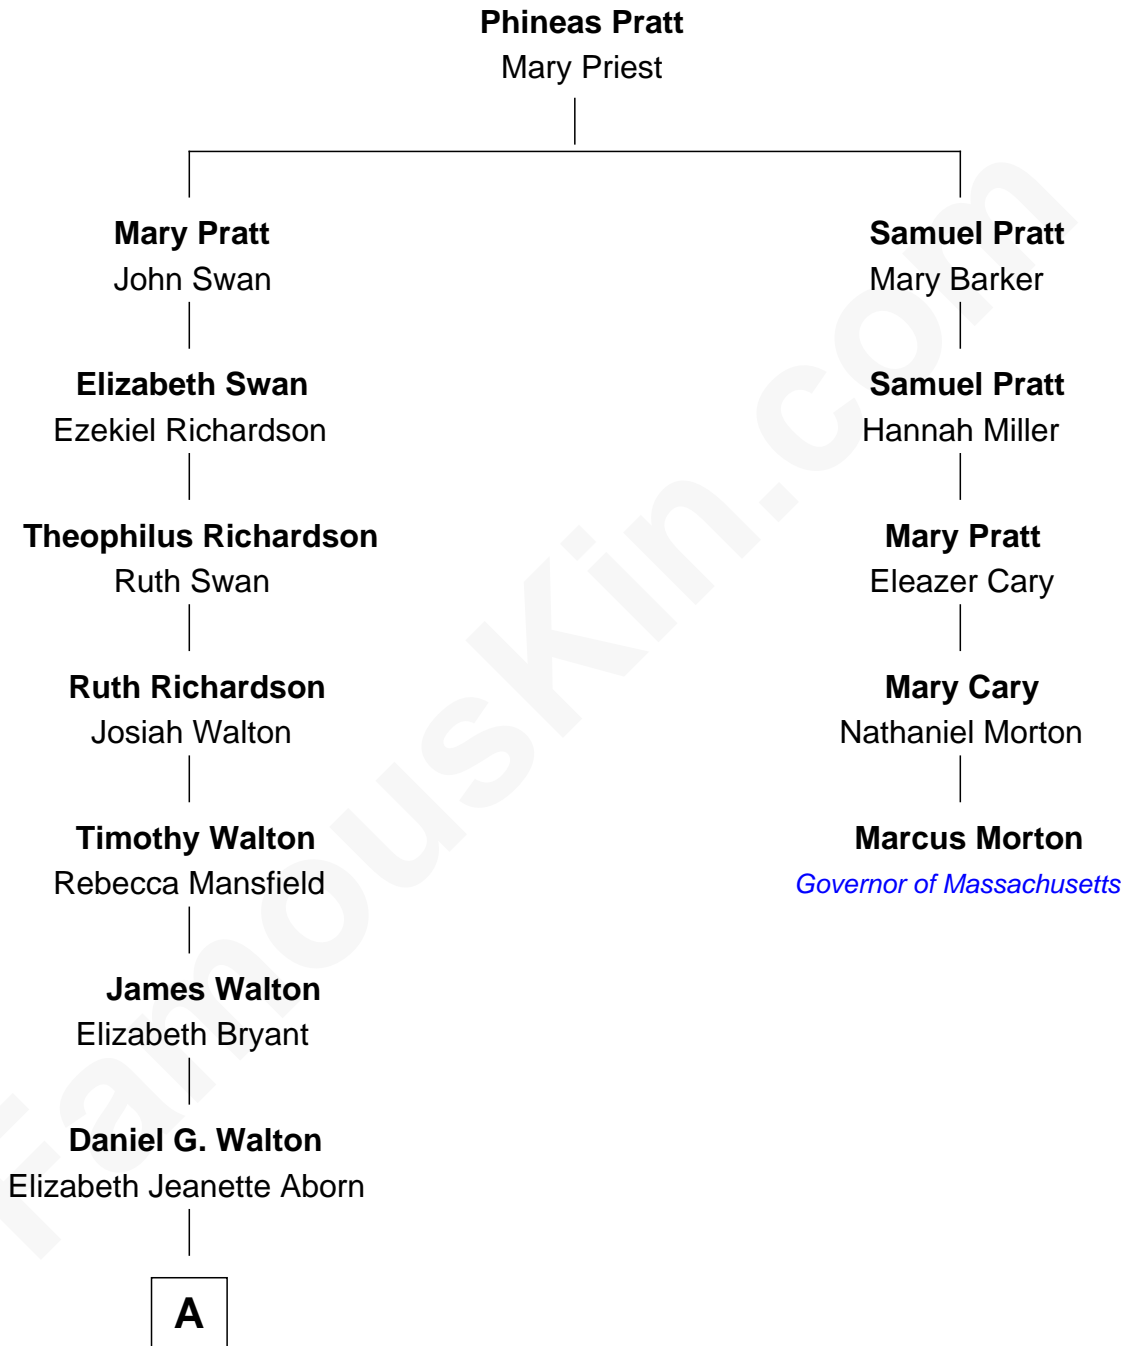

FamousKin.com

Relationship Chart of **A. Bartlett Giamatti**

Major League Baseball Commissioner

4th cousin 6 times removed of

Marcus Morton

16th and 18th Governor of Massachusetts

A

—
Arthur Gould Walton

Mary Ellen Bartlett

—
Bartlett Walton

Helen Buffum Davidson

—
Mary Claybaugh Walton

Valentine John Giamatti

—
A. Bartlett Giamatti

Major League Baseball Commissioner

FamousKin.com