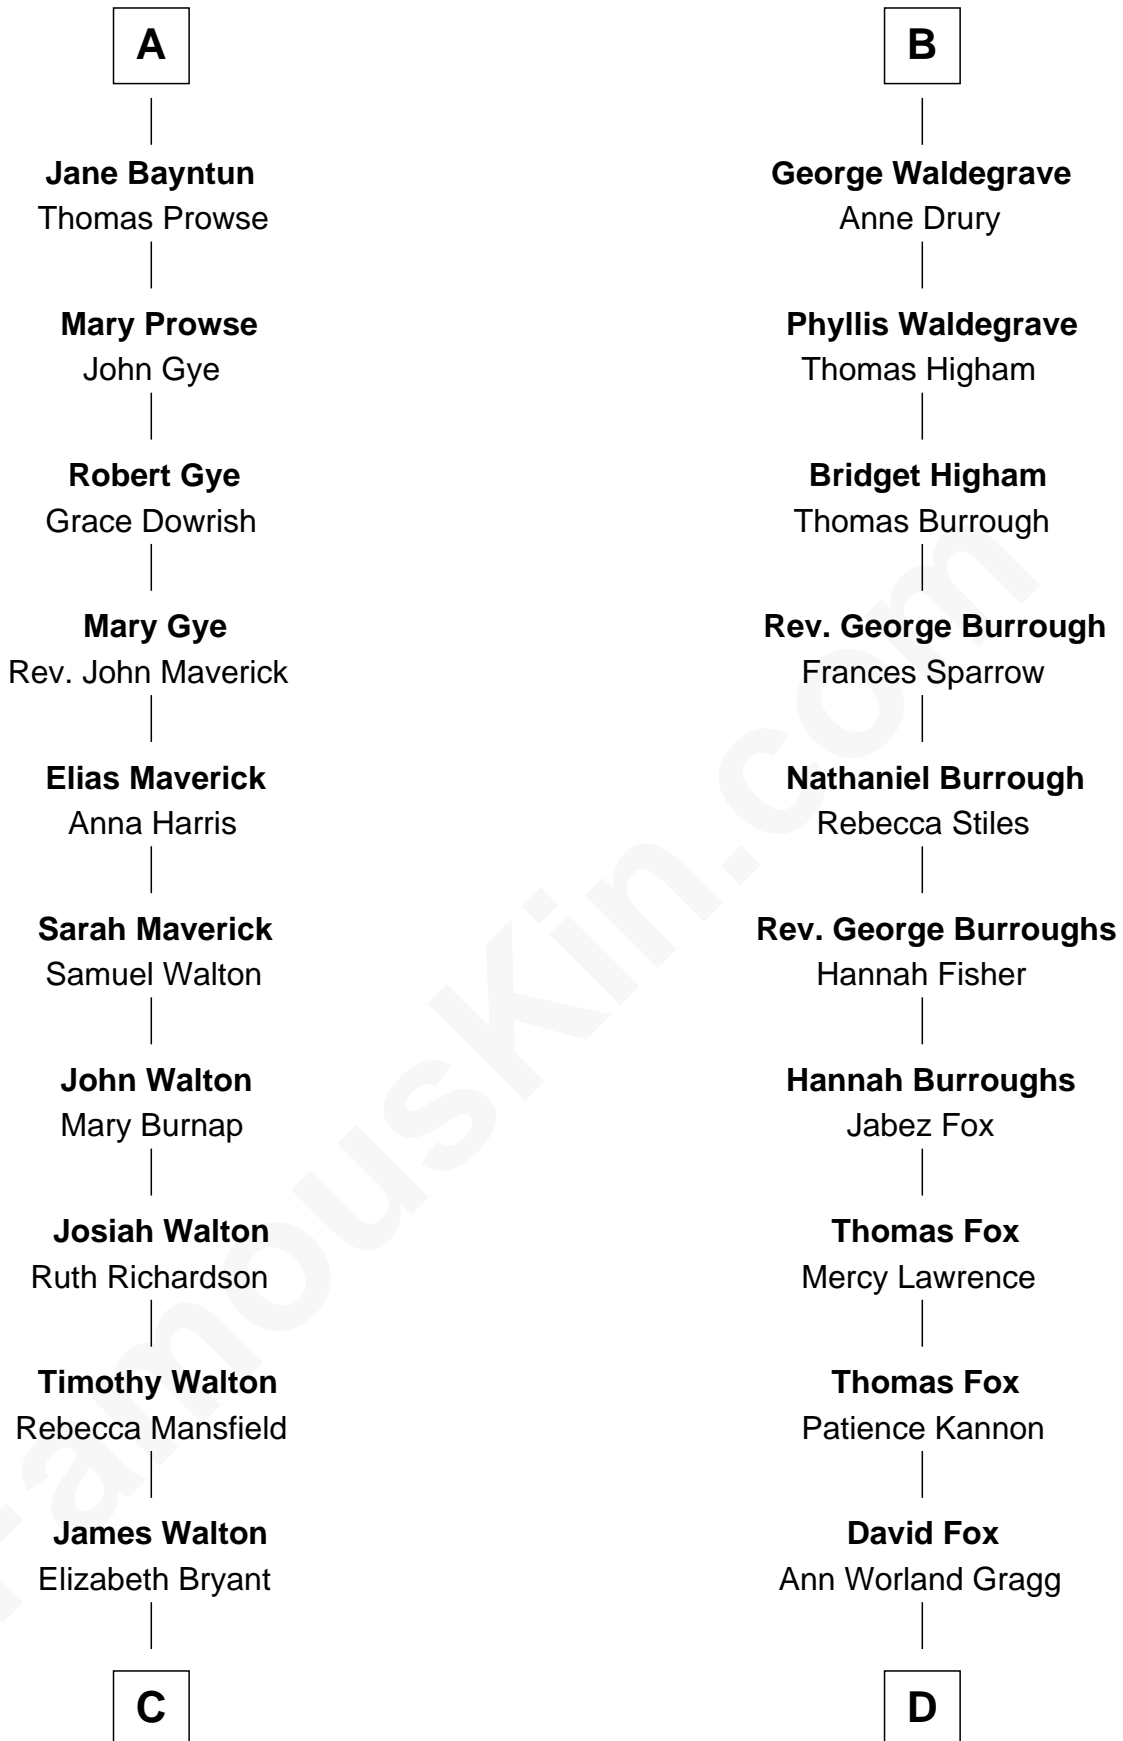

FamousKin.com Relationship Chart of

A. Bartlett Giamatti

Major League Baseball Commissioner

21st cousin of

Bob Moore

Co-Founder, Bob's Red Mill

Eudo la Zouche
Milicent de Cantilupe

Eve la Zouche
Sir Maurice de Berkeley

Milicent de Berkeley
John Maltravers

Sir John Maltravers
Gwenthin - - - - -

Eleanor Maltravers
John Fitzalan

Joan Fitzalan
Sir William Echyngham

Joan Echyngham
Sir John Bayntun

Henry Bayntun
- - - - -

A

Sir William la Zouche
Maud Lovel

Milicent la Zouche
Sir William Deincourt

Margaret Deincourt
Sir Robert de Tibetot

Elizabeth de Tibetot
Sir Philip le Despencer

Margery Despencer
Sir Roger Wentworth

Henry Wentworth
Elizabeth Howard

Margery Wentworth
Sir William Waldegrave

B

C

Daniel G. Walton
Elizabeth Jeanette Aborn

Arthur Gould Walton
Mary Ellen Bartlett

Bartlett Walton
Helen Buffum Davidson

Mary Claybaugh Walton
Valentine John Giamatti

A. Bartlett Giamatti
Major League Baseball Commissioner