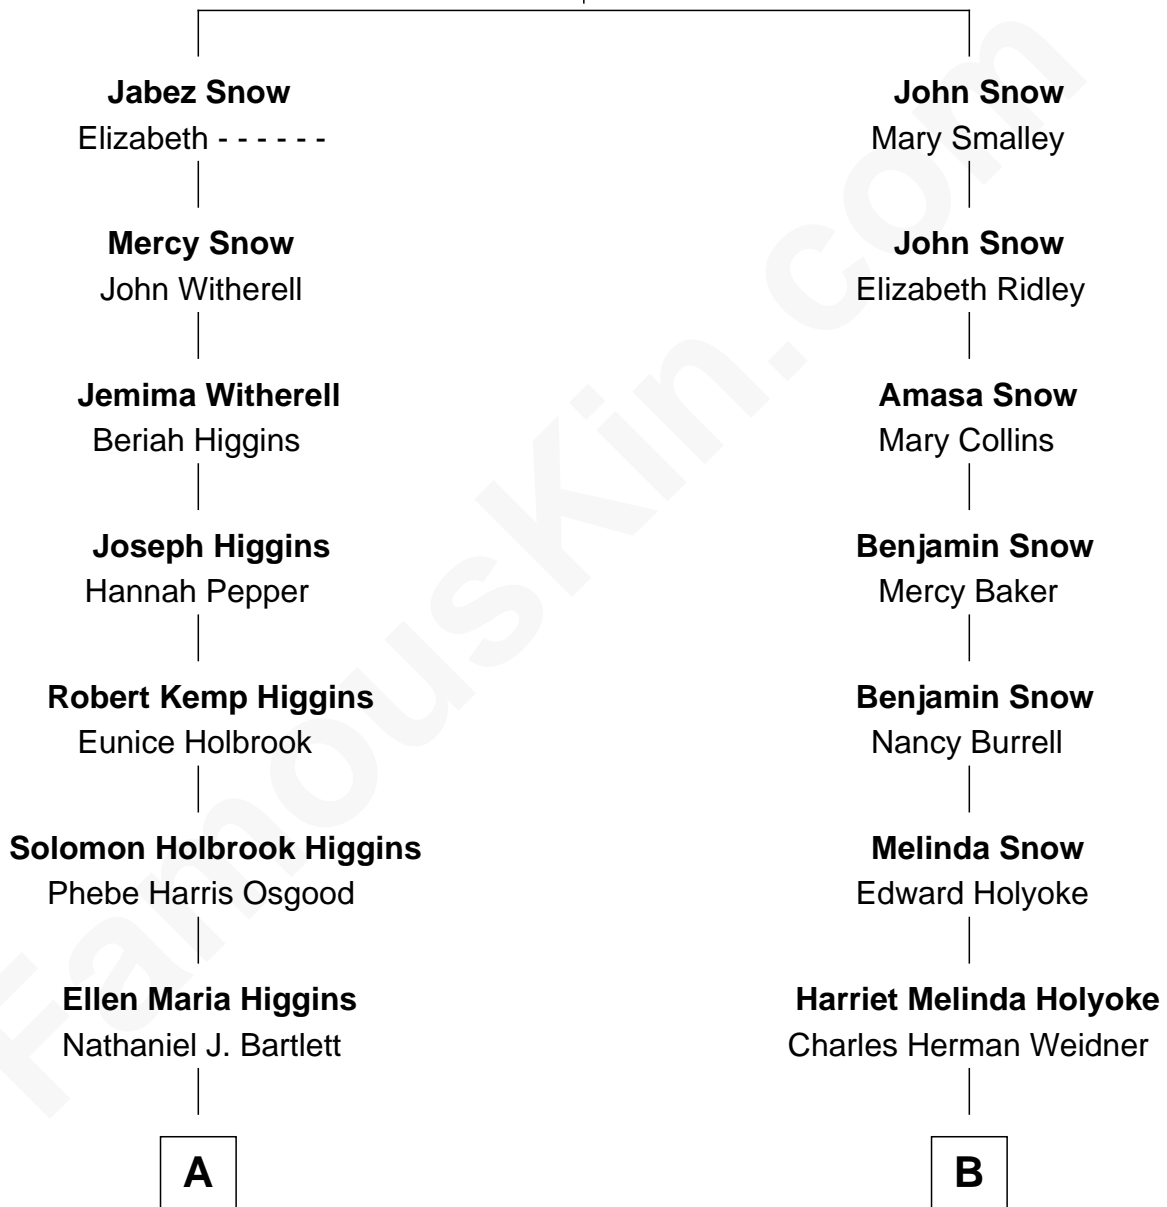

FamousKin.com Relationship Chart of

A. Bartlett Giamatti

Major League Baseball Commissioner

10th cousin of

Zach Snyder

Filmmaker

Nicholas Snow
Constance Hopkins

A

Mary Ellen Bartlett
Arthur Gould Walton

Bartlett Walton
Helen Buffum Davidson

Mary Claybaugh Walton
Valentine John Giamatti

A. Bartlett Giamatti
Major League Baseball Commissioner

B

Rev. David Crawford Weidner
Meta A. Roes