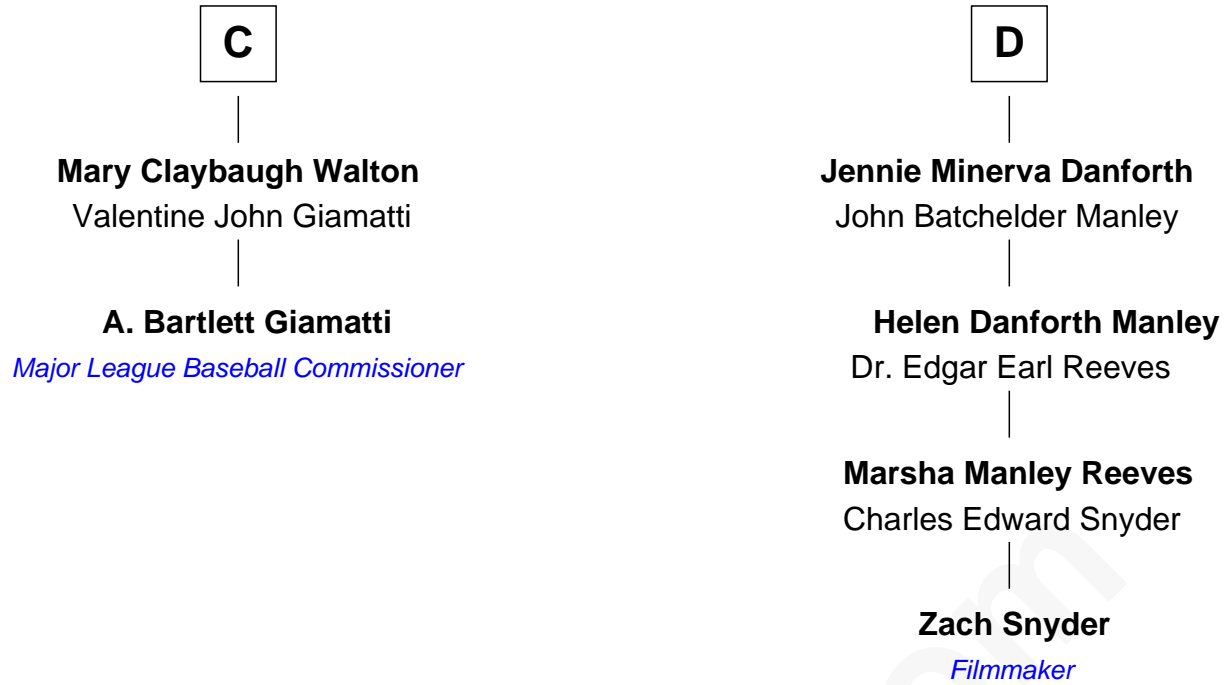

# FamousKin.com Relationship Chart of

**A. Bartlett Giamatti**

*Major League Baseball Commissioner*

18th cousin 2 times removed of

**Zach Snyder**

*Filmmaker*

**Sir Michael de la Pole**

Katherine Wingfield

**Anne de la Pole**

Robert Thorley

**Margaret Thorley**

Sir Reynold West

**Mary West**

Sir Roger Lewknor

**Roger Lewknor**

Anne - - - - -

Katherine de Stafford

**Isabel de la Pole**

Thomas Morley

**Anne Morley**

Sir John Hastings

**Sir Hugh Hastings**

Anne Gascoigne

**Muriel Hastings**

Sir Ralph Eure

**Sir William Eure**

Elizabeth Willoughby

**Sir Ralph Eure**

Margery Bowes

**B**

Zach Snyder photo by [Gage Skidmore](#) (CC BY-SA 2.0)