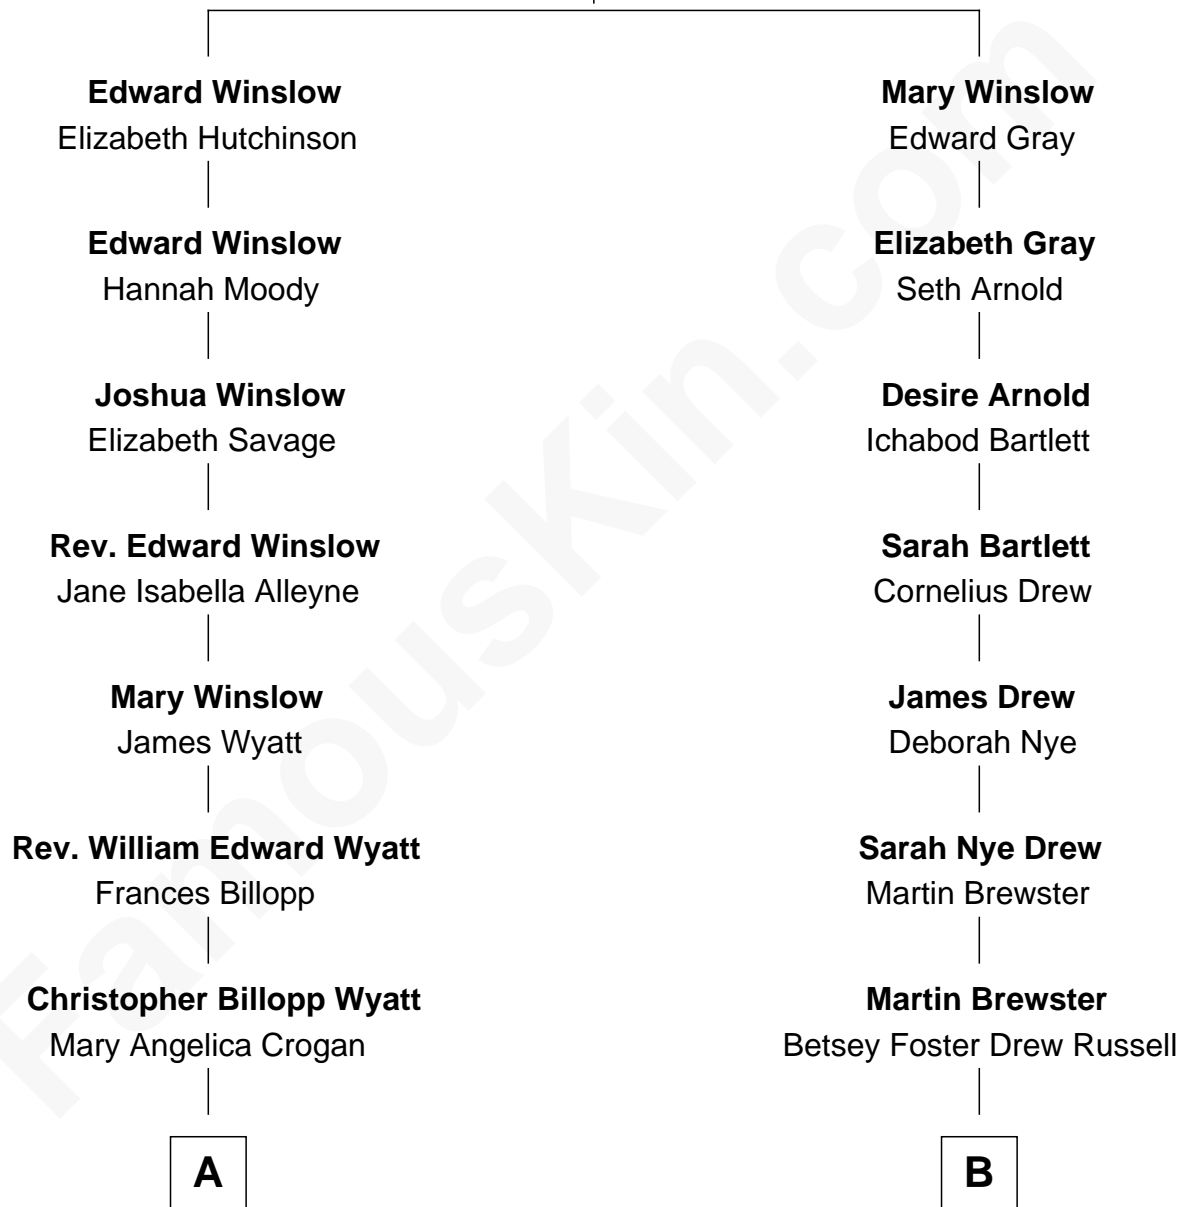

FamousKin.com Relationship Chart of

Jane Wyatt

TV and Movie Actress

9th cousin of

Admiral William Halsey

U.S. Navy - World War II

John Winslow

Mary Chilton

A

William Edward Wyatt

Jane Kirby

Christopher Billopp Wyatt

Euphemia Van Rensselaer Waddington

Jane Wyatt

TV and Movie Actress

B

James Drew Brewster

Deborah Grant Smith

Anne Masters Brewster

William Frederick Halsey

Admiral William Halsey

U.S. Navy - World War II

FamousKin.com