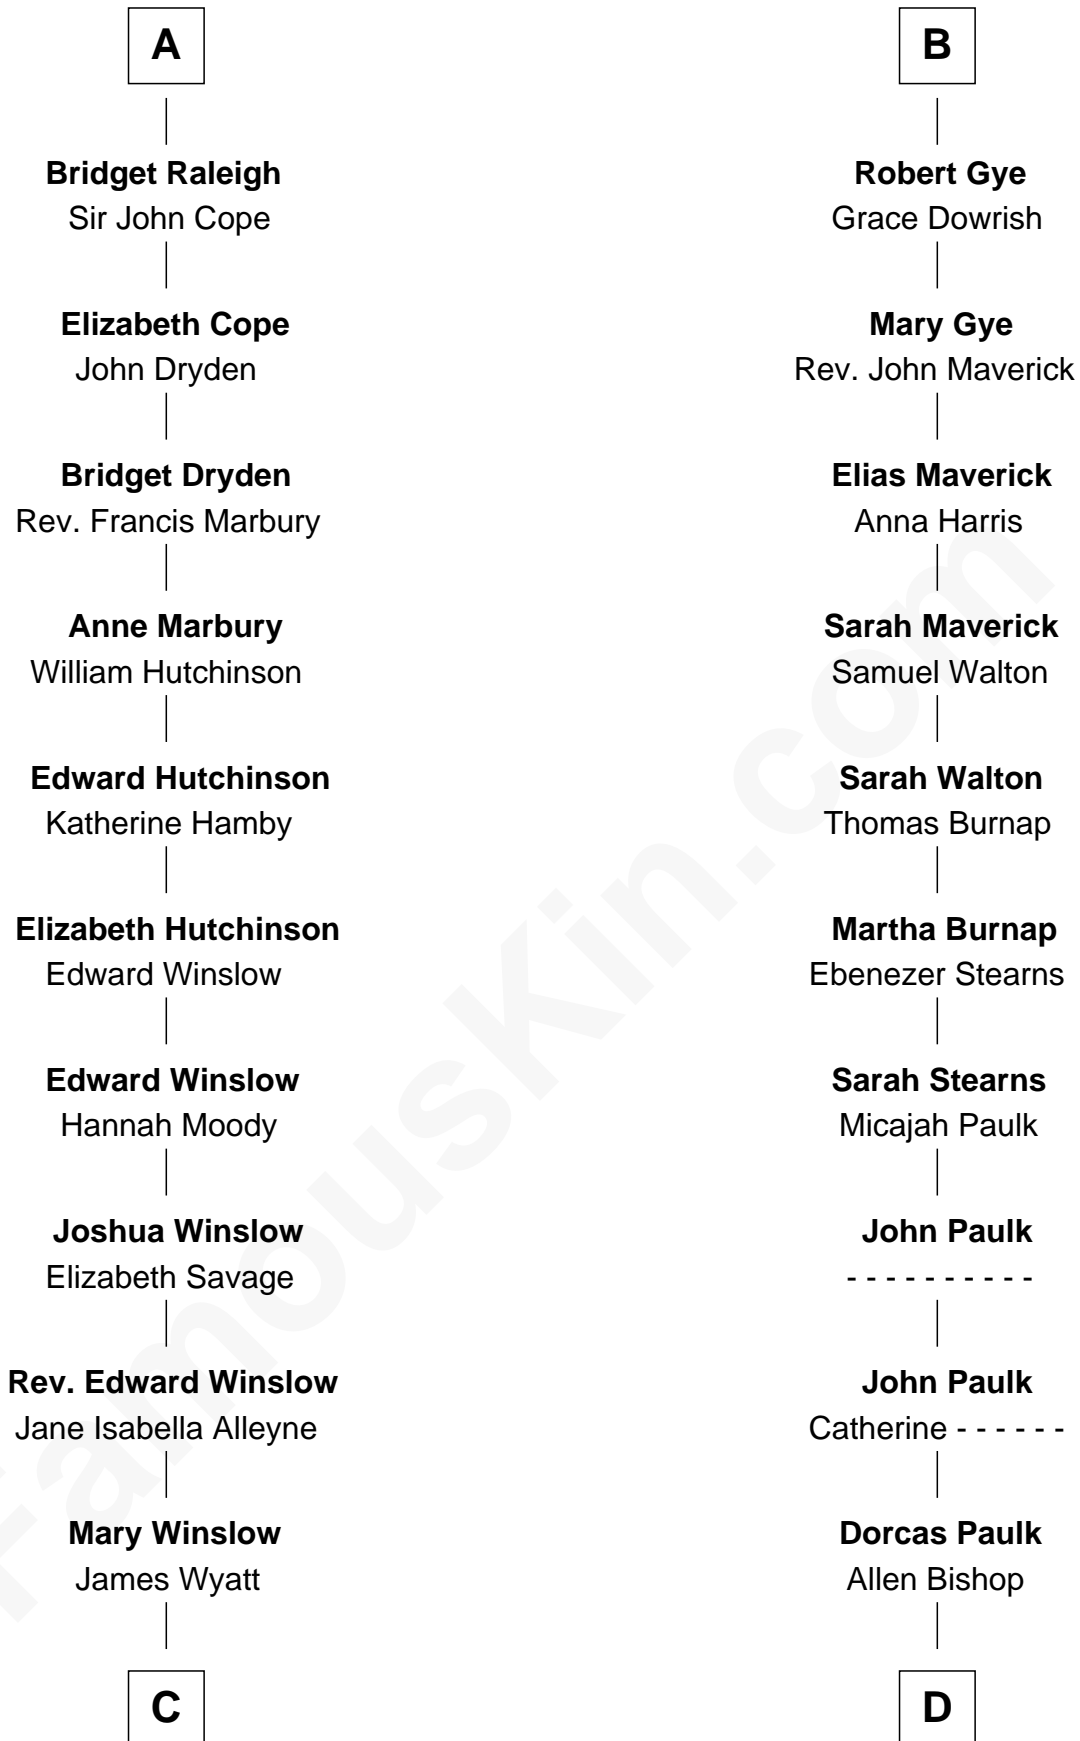

FamousKin.com Relationship Chart of

Jane Wyatt

TV and Movie Actress

21st cousin of

Michael Strahan

NFL Player and TV Personality

Edmund Fitzalan

Alice de Warenne