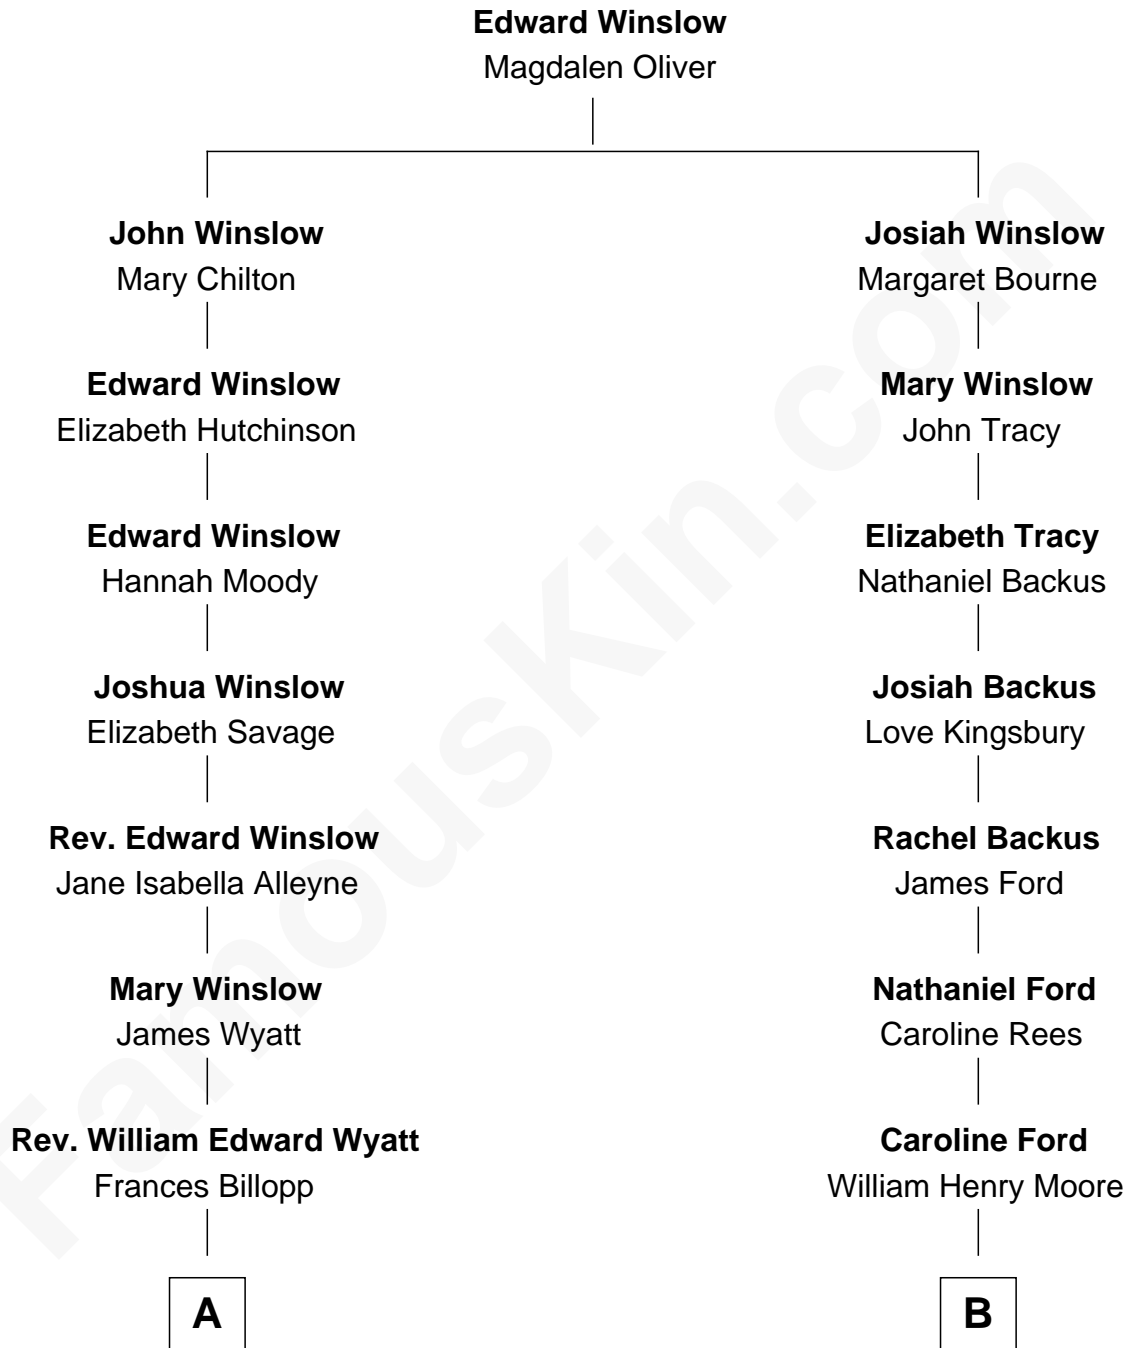

FamousKin.com Relationship Chart of

Jane Wyatt

TV and Movie Actress

8th cousin 2 times removed of

William Henry Moore

Co-Founder, U.S. Steel and Nabisco

A

Christopher Billopp Wyatt

Mary Angelica Crogan

William Edward Wyatt

Jane Kirby

Christopher Billopp Wyatt

Euphemia Van Rensselaer Waddington

Jane Wyatt

TV and Movie Actress

B

Nathaniel Ford Moore

Rachael Arvilla Beckwith

William Henry Moore

Co-Founder, U.S. Steel and Nabisco

FamousKin.com