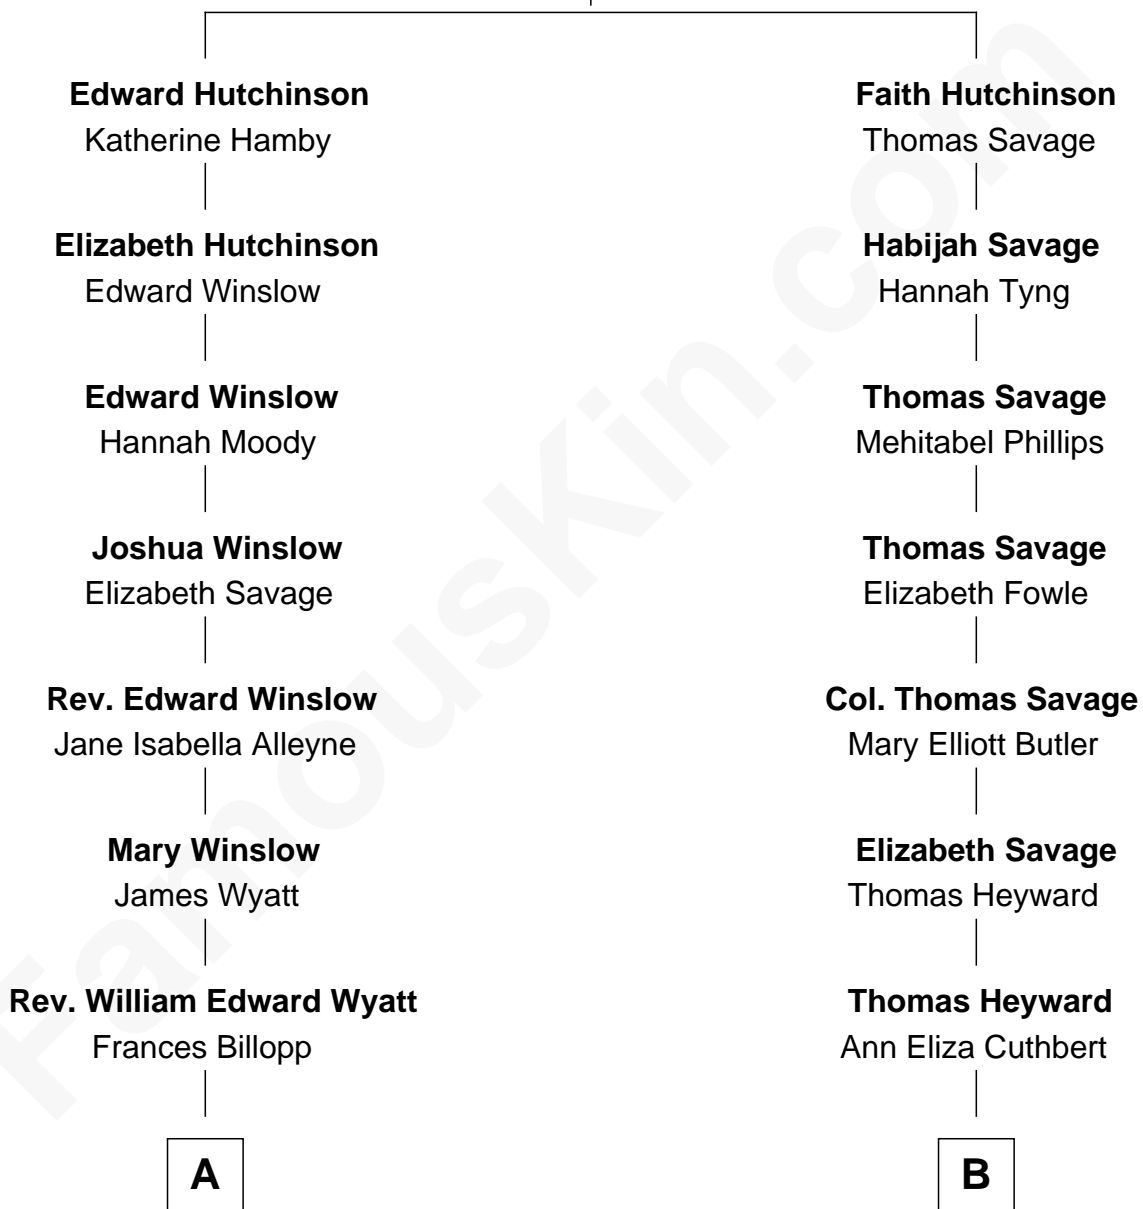

# FamousKin.com Relationship Chart of

**Jane Wyatt**

*TV and Movie Actress*

**10th cousin of**

**DuBose Heyward**

*Author of Porgy (Porgy & Bess)*

**William Hutchinson**

Anne Marbury

**A**

**Christopher Billopp Wyatt**

Mary Angelica Crogan

**William Edward Wyatt**

Jane Kirby

**Christopher Billopp Wyatt**

Euphemia Van Rensselaer Waddington

**Jane Wyatt**

*TV and Movie Actress*

**B**

**Thomas Savage Heyward**

Georgianna Hasell

**Thomas Savage Heyward**

Louisa Watkins

**Edwin Watkins Heyward**

Jane Screven DuBose