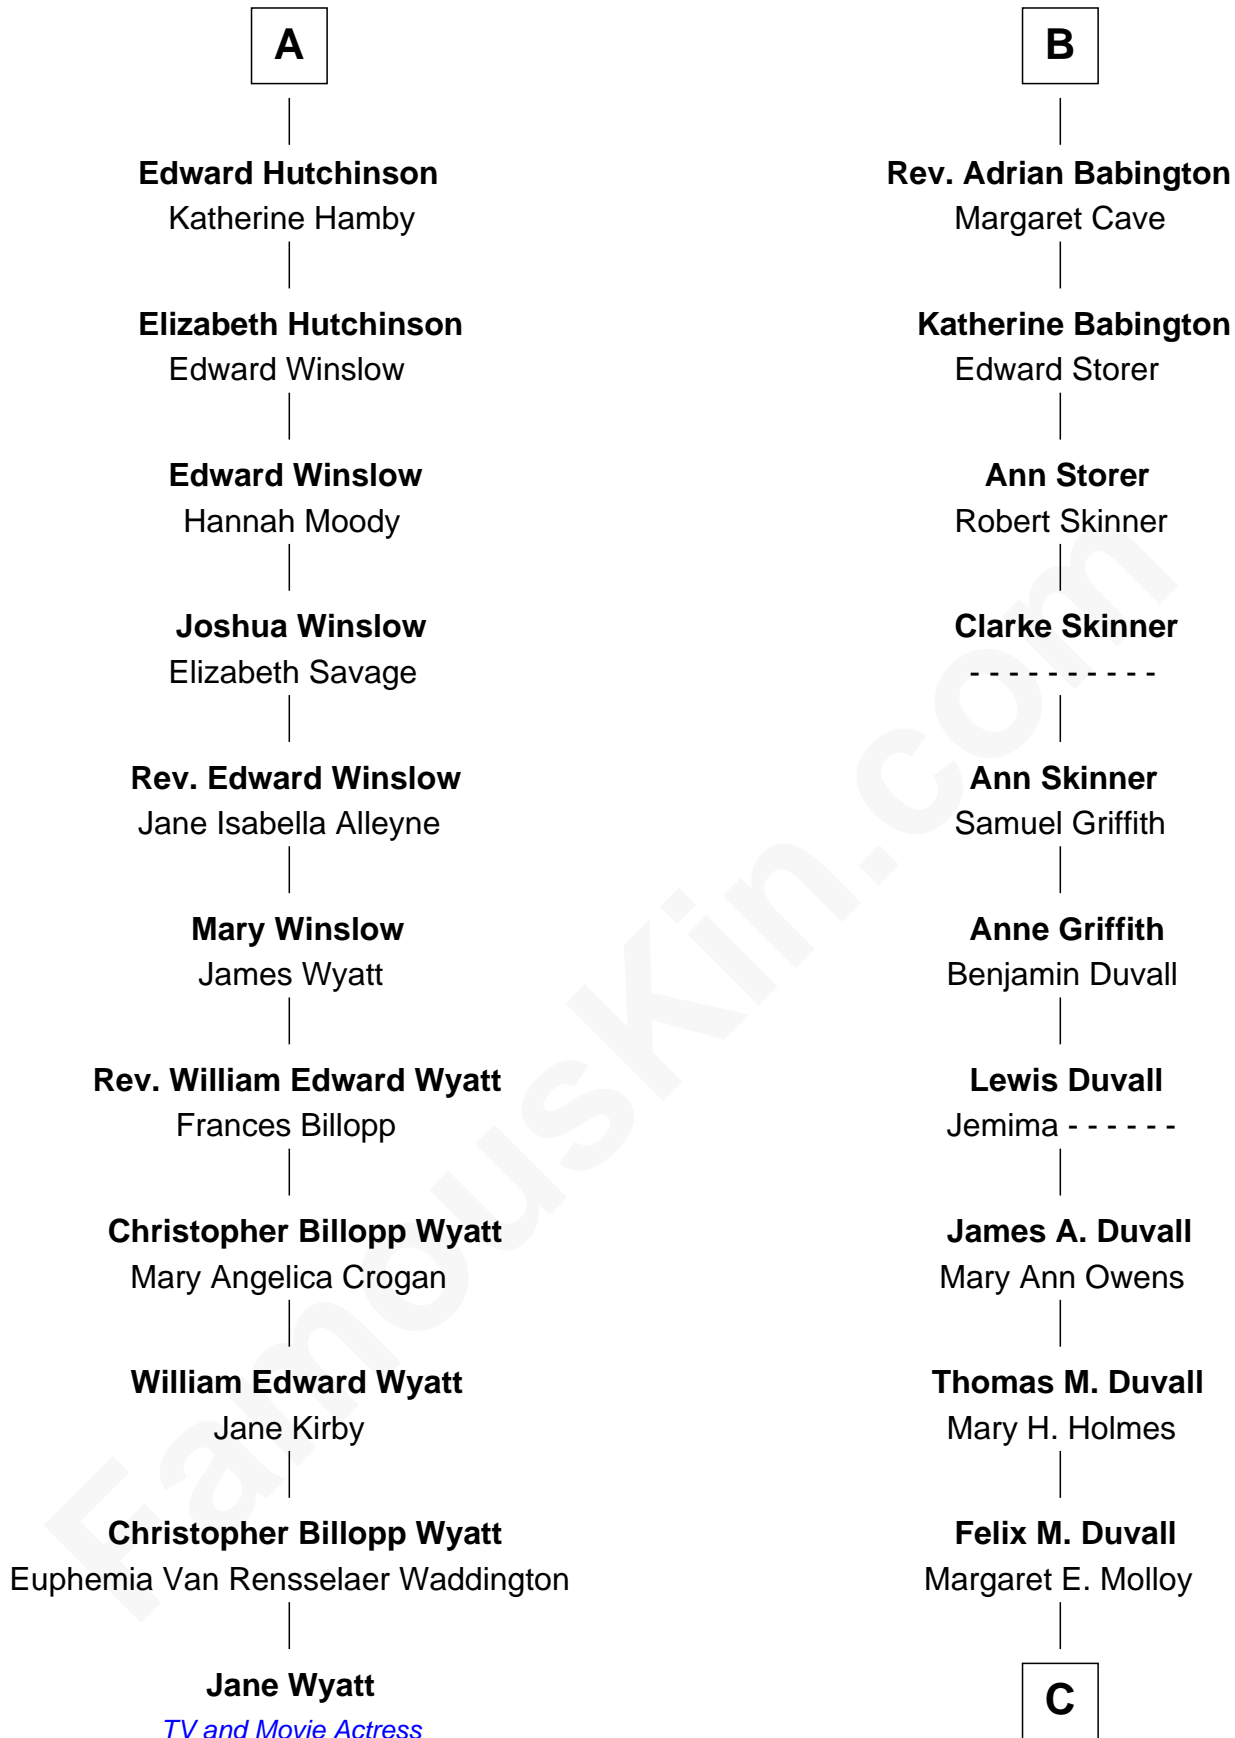

# FamousKin.com Relationship Chart of

**Jane Wyatt**

*TV and Movie Actress*

17th cousin 3 times removed of

**John Dye**

*TV and Movie Actor - "Touched by an Angel"*

**Sir Walter Blount**

Sancha de Ayala

**Sir Thomas Blount**

Margaret de Gresley

**Sir Thomas Blount**

Agnes Hawley

**Anne Blount**

William Marbury

**Robert Marbury**

Katherine Williamson

Sir John Sutton

**Sir John Sutton**

Elizabeth Berkeley

**Eleanor Sutton**

Sir Henry Beaumont

**John Beaumont**

Joan Mytton

**Eleanor Beaumont**

Humphrey Babington

**Thomas Babington**

Eleanor Humfrey

**Humphrey Babington**

Margaret Cave

**B**

**C**

Robert Louis Duvall