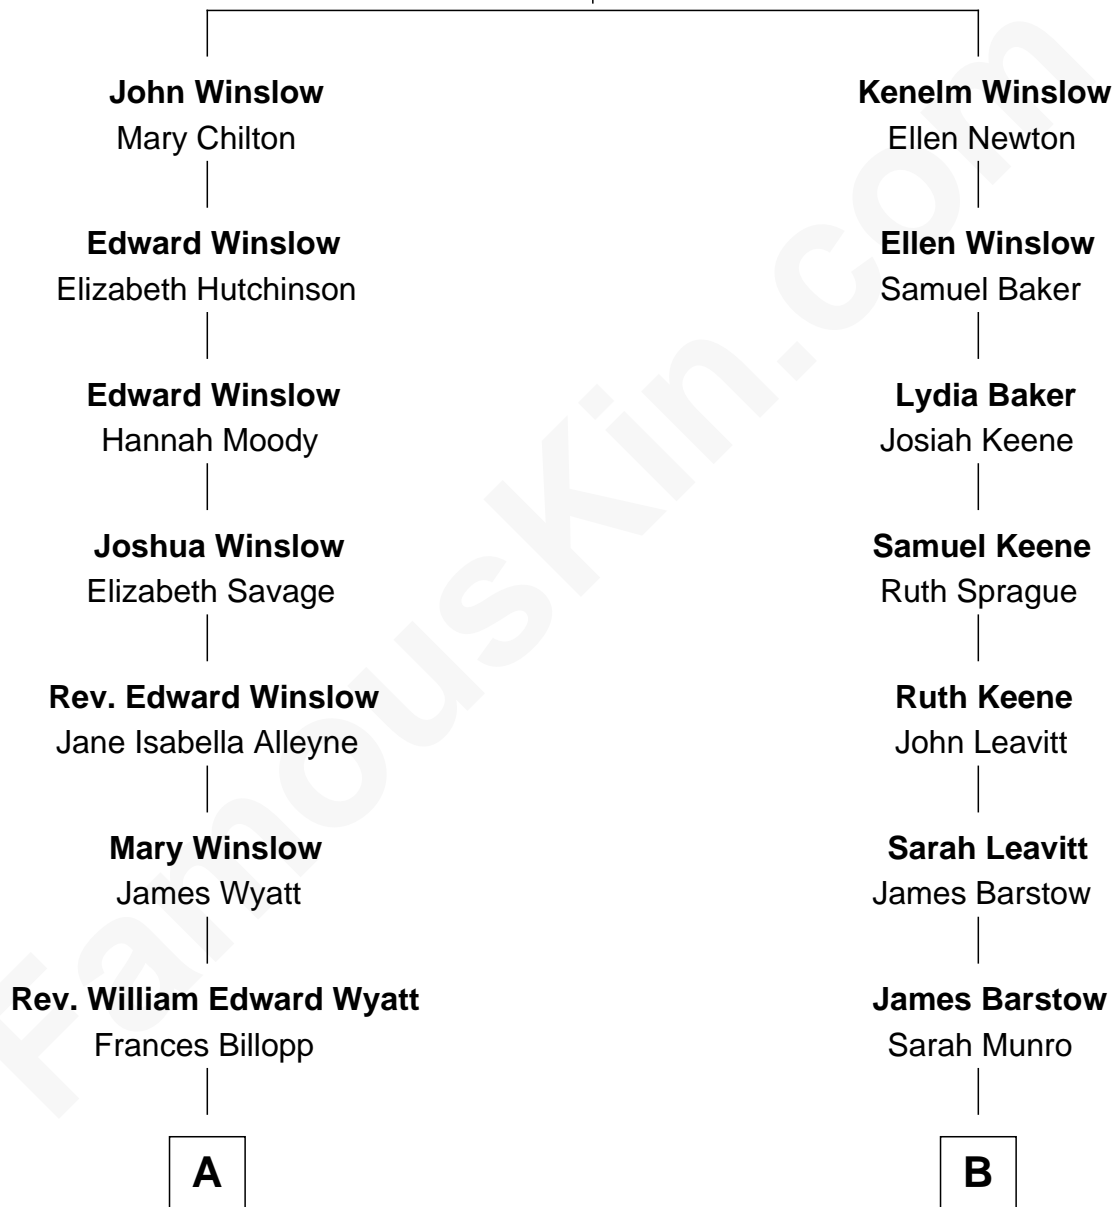

FamousKin.com Relationship Chart of

Jane Wyatt

TV and Movie Actress

10th cousin 1 time removed of

Anthony Edwards

TV and Movie Actor

Edward Winslow
Magdalen Oliver

A

Christopher Billopp Wyatt

Mary Angelica Crogan

William Edward Wyatt

Jane Kirby

Christopher Billopp Wyatt

Euphemia Van Rensselaer Waddington

Jane Wyatt

TV and Movie Actress