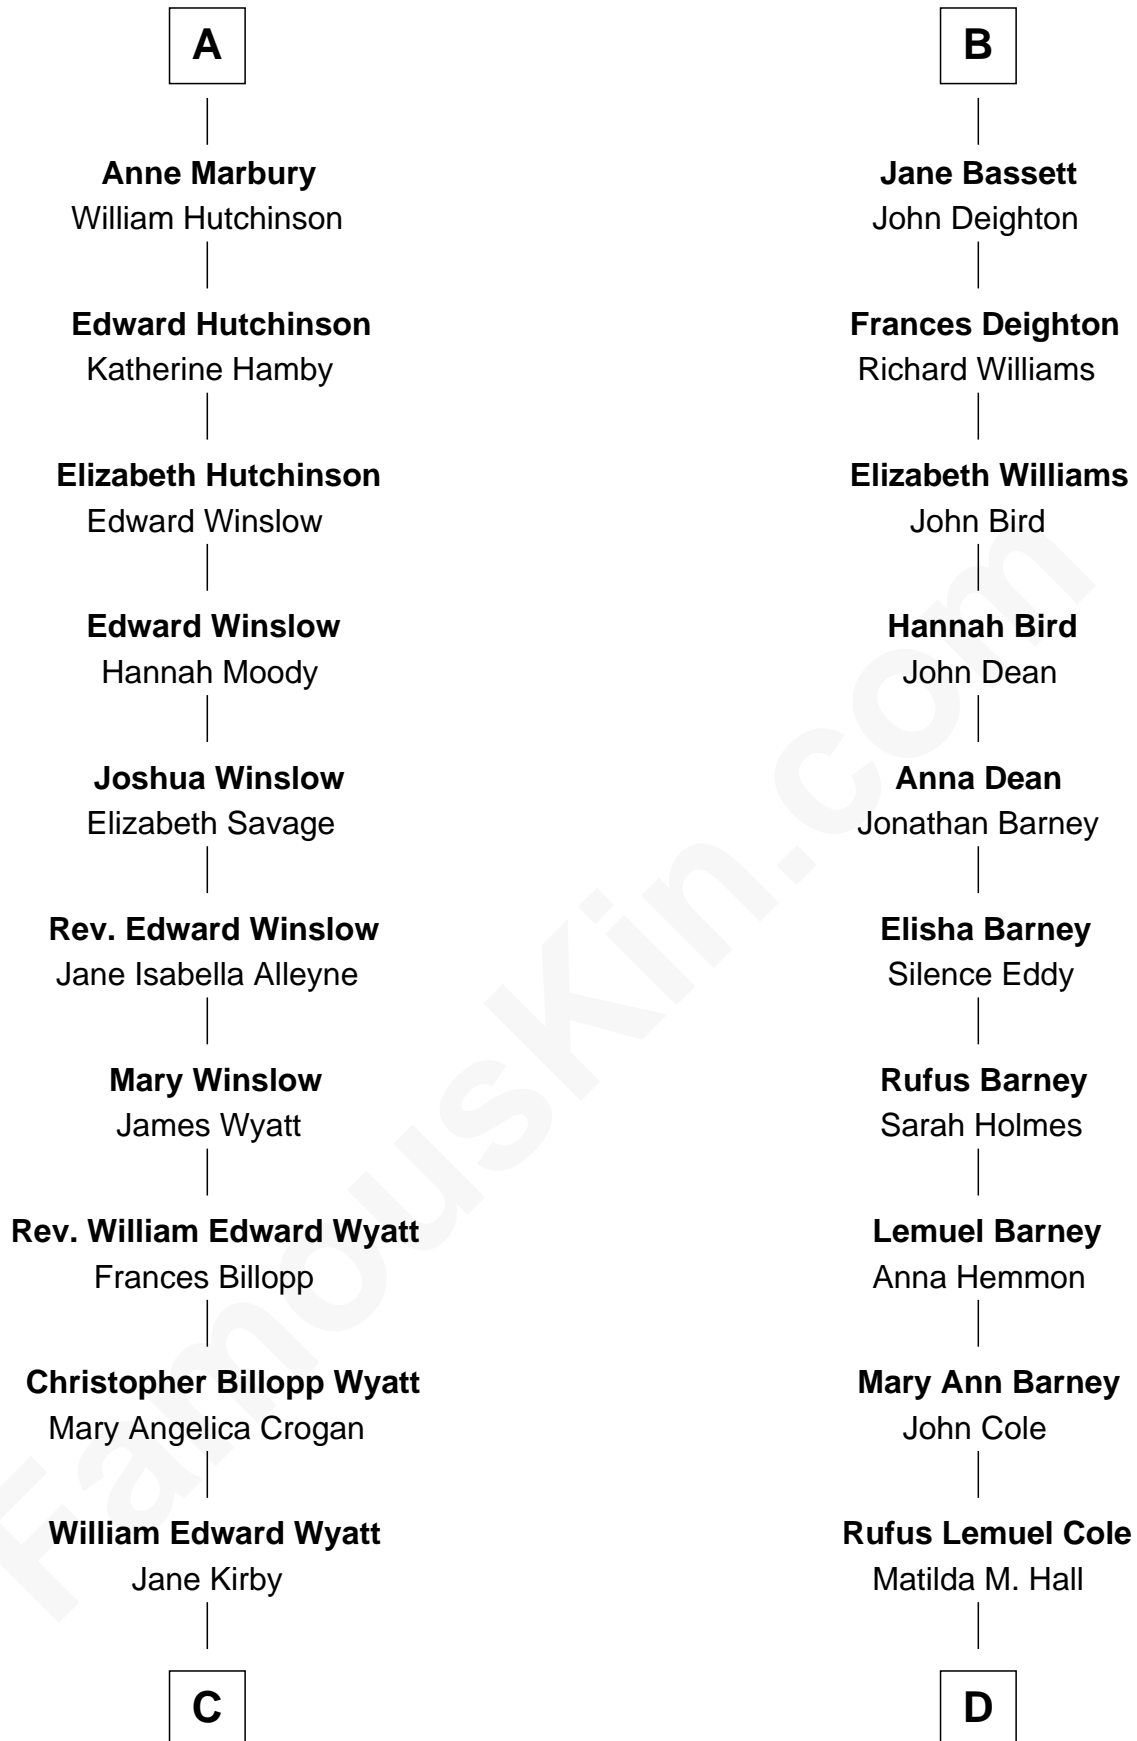

FamousKin.com Relationship Chart of

Jane Wyatt

TV and Movie Actress

18th cousin 2 times removed of

Michael Lookinland

TV Actor

Robert de Ferrers
Margaret Despencer

C

Christopher Billopp Wyatt
Euphemia Van Rensselaer Waddington

Jane Wyatt
TV and Movie Actress

D

Nellie M. Cole
John Andrew Lookinland

Orrin Paul Lookinland
Madeline Tait

Paul Russell Lookinland
Karen Ruth McKinney