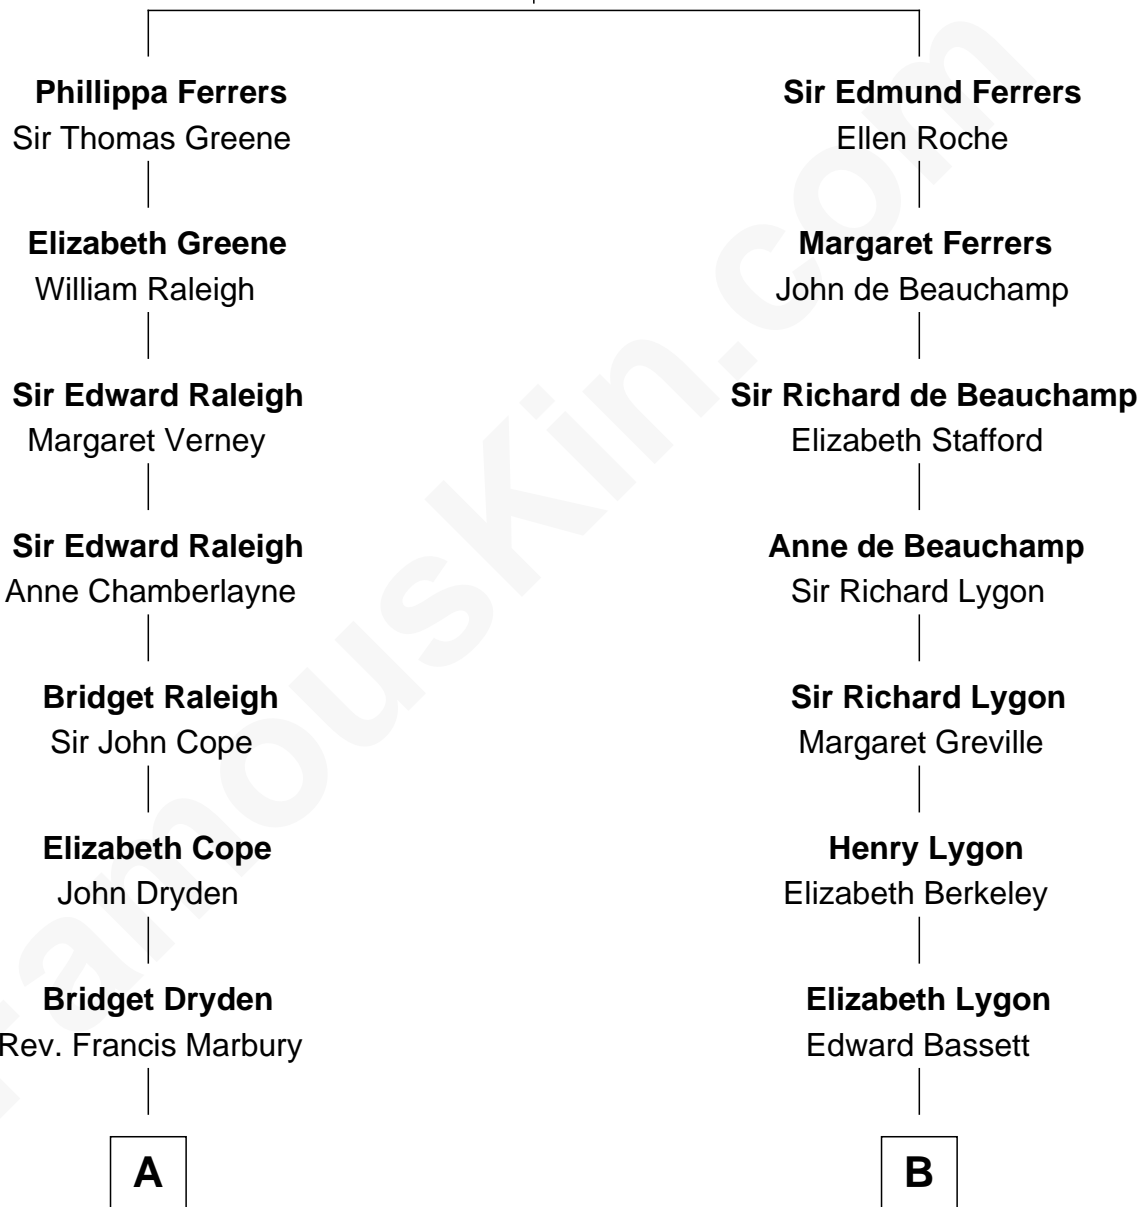

FamousKin.com Relationship Chart of

Jane Wyatt

TV and Movie Actress

18th cousin 2 times removed of

Michael Lookinland

TV Actor

Robert de Ferrers
Margaret Despencer

C

Christopher Billopp Wyatt
Euphemia Van Rensselaer Waddington

Jane Wyatt
TV and Movie Actress

D

Nellie M. Cole
John Andrew Lookinland

Orrin Paul Lookinland
Madeline Tait

Paul Russell Lookinland
Karen Ruth McKinney