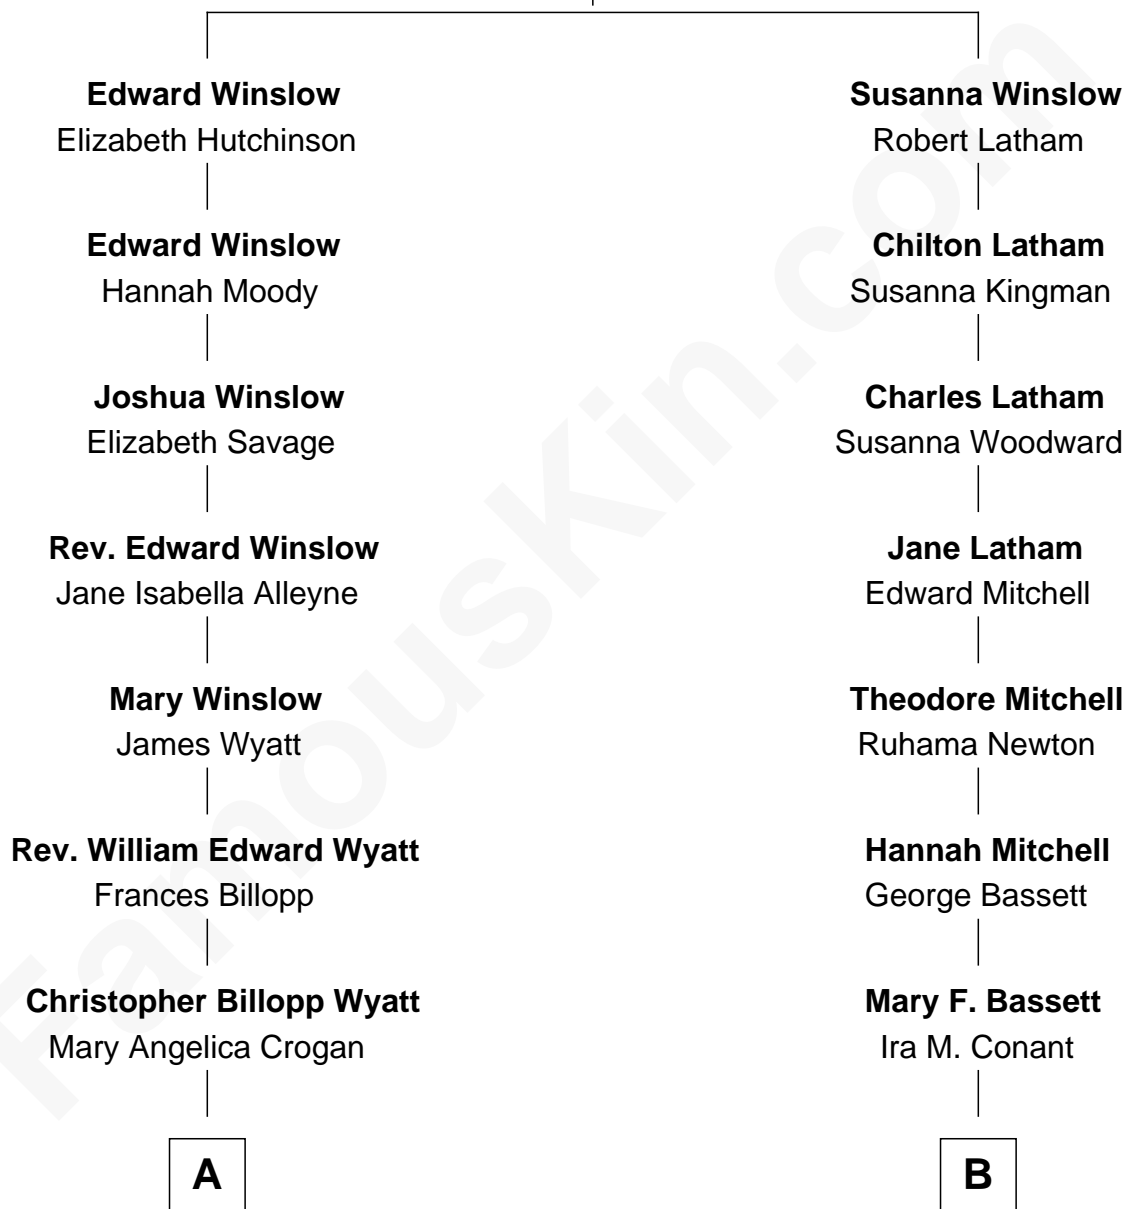

FamousKin.com Relationship Chart of

Jane Wyatt

TV and Movie Actress

9th cousin 2 times removed of

Nat Faxon

Actor, Comedian, Director and Screenwriter

John Winslow

Mary Chilton

A

William Edward Wyatt

Jane Kirby

Christopher Billopp Wyatt

Euphemia Van Rensselaer Waddington

Jane Wyatt

TV and Movie Actress

B