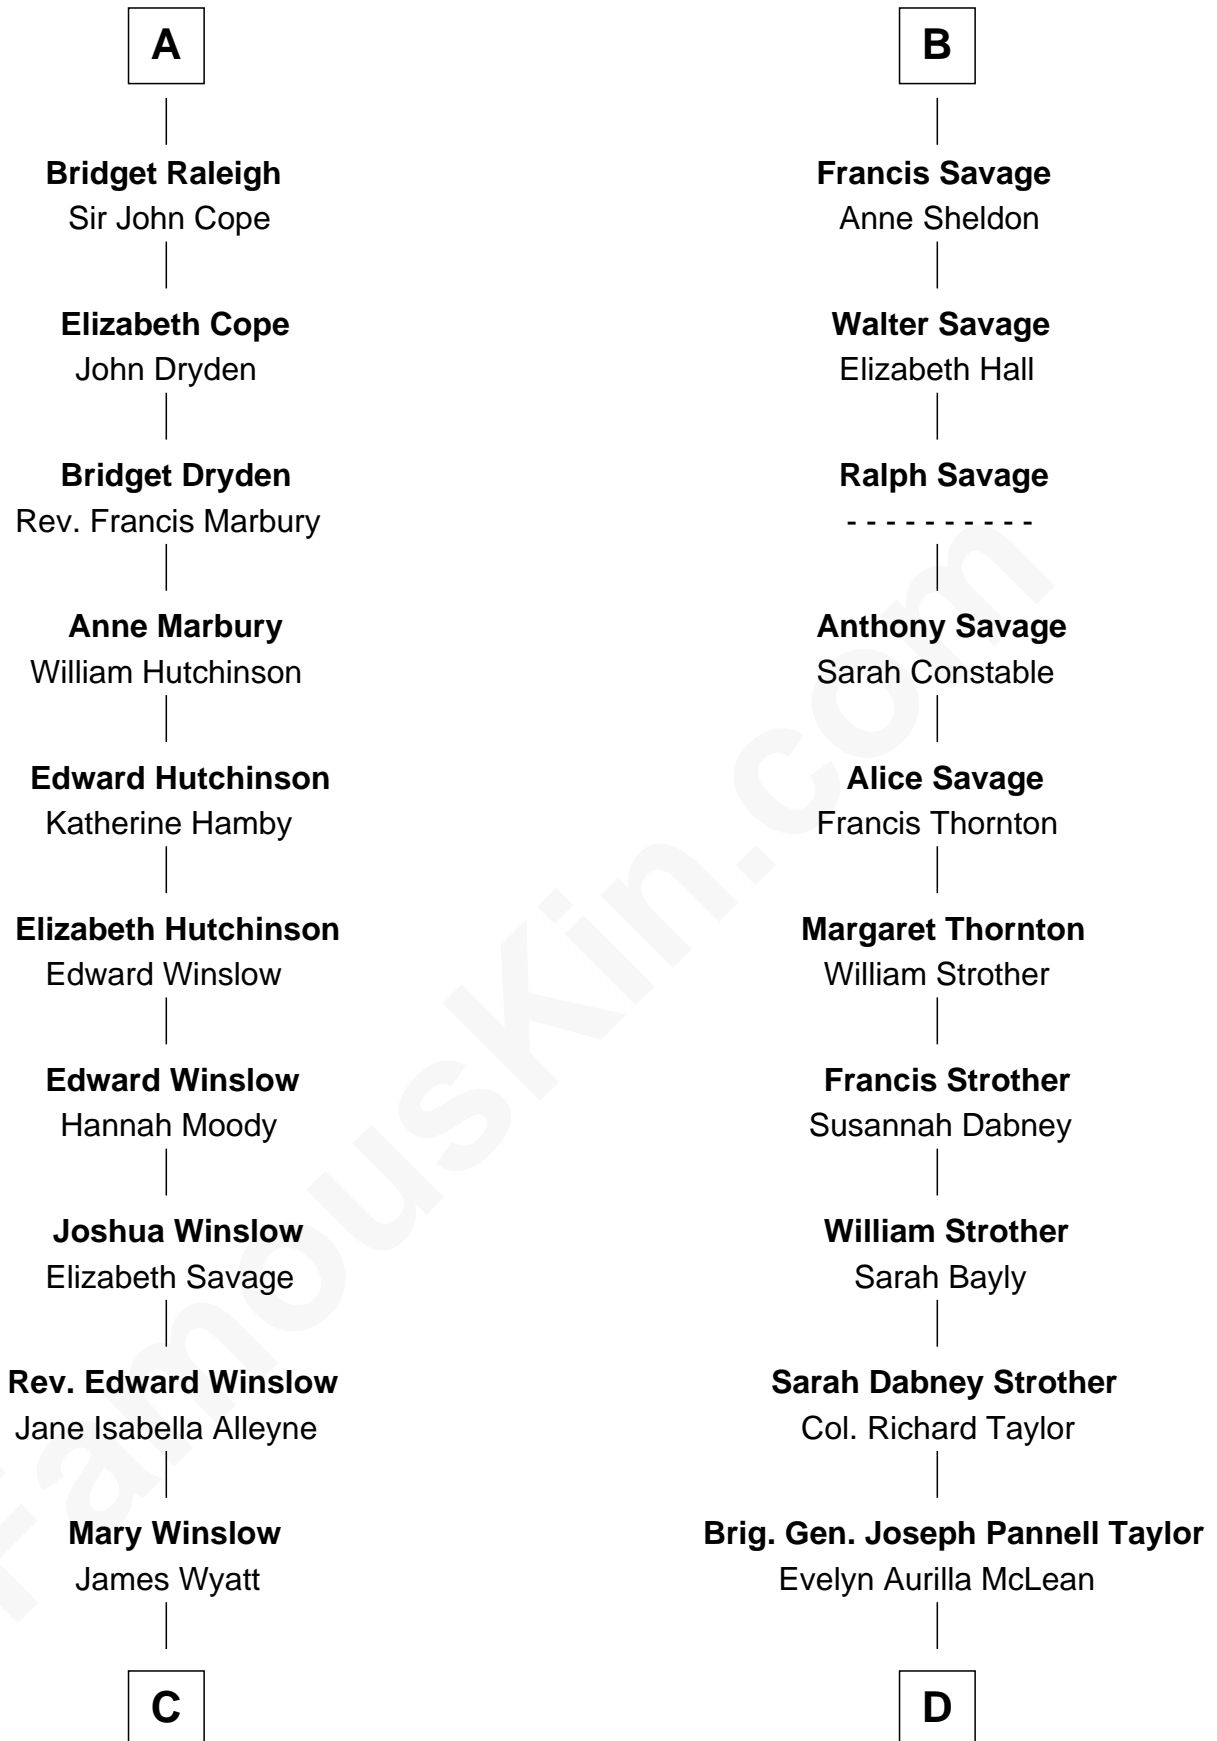

FamousKin.com Relationship Chart of

Jane Wyatt

TV and Movie Actress

21st cousin of

Parker Stevenson

TV and Movie Actor

Edmund Fitzalan

Alice de Warenne