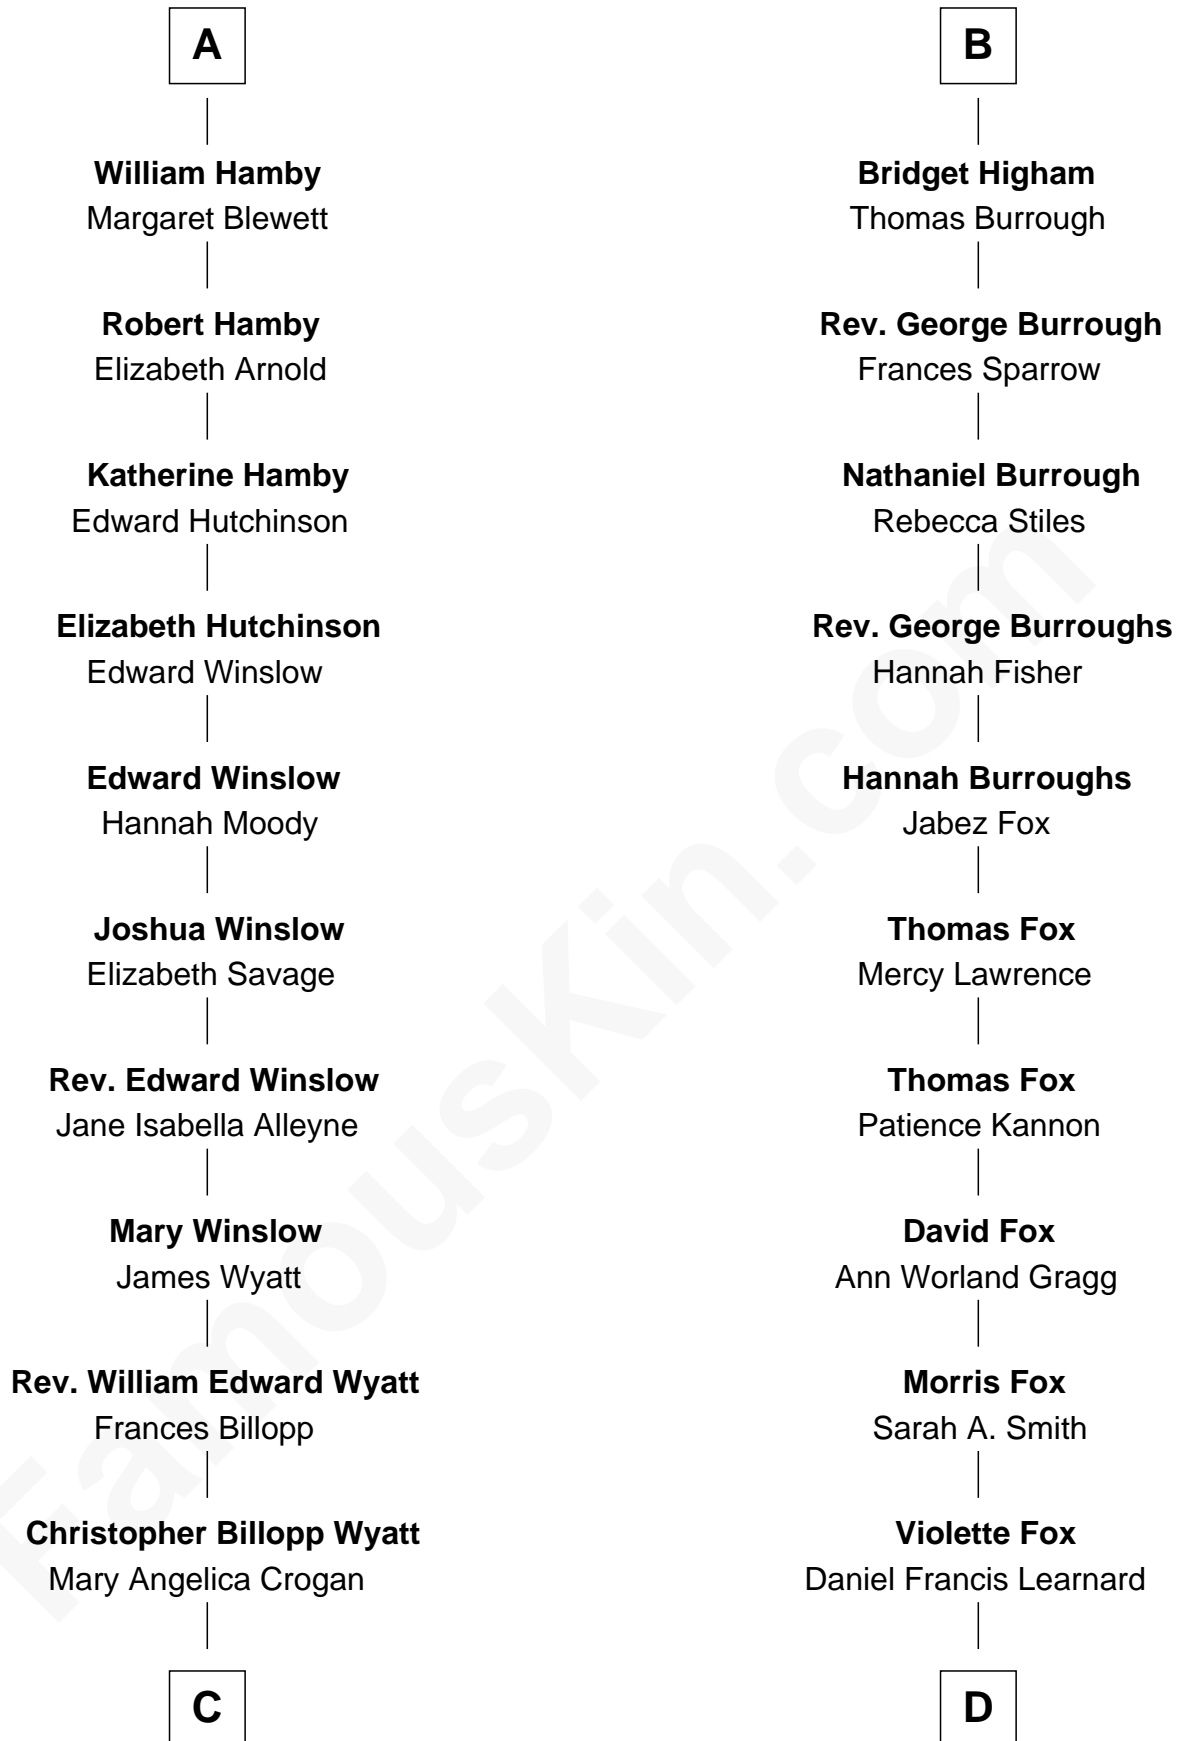

# FamousKin.com Relationship Chart of

**Jane Wyatt**

*TV and Movie Actress*

19th cousin of

**Bob Moore**

*Co-Founder, Bob's Red Mill*

**Sir Philip le Despencer**

Joan de Cobham

Elizabeth - - - - -

**Sir Philip le Despencer**

Elizabeth de Tibetot

**Margery Despencer**

Sir Roger Wentworth

**Henry Wentworth**

Elizabeth Howard

**Margery Wentworth**

Sir William Waldegrave

**George Waldegrave**

Anne Drury

**Phyllis Waldegrave**

Thomas Higham

**B**

**C**

**William Edward Wyatt**