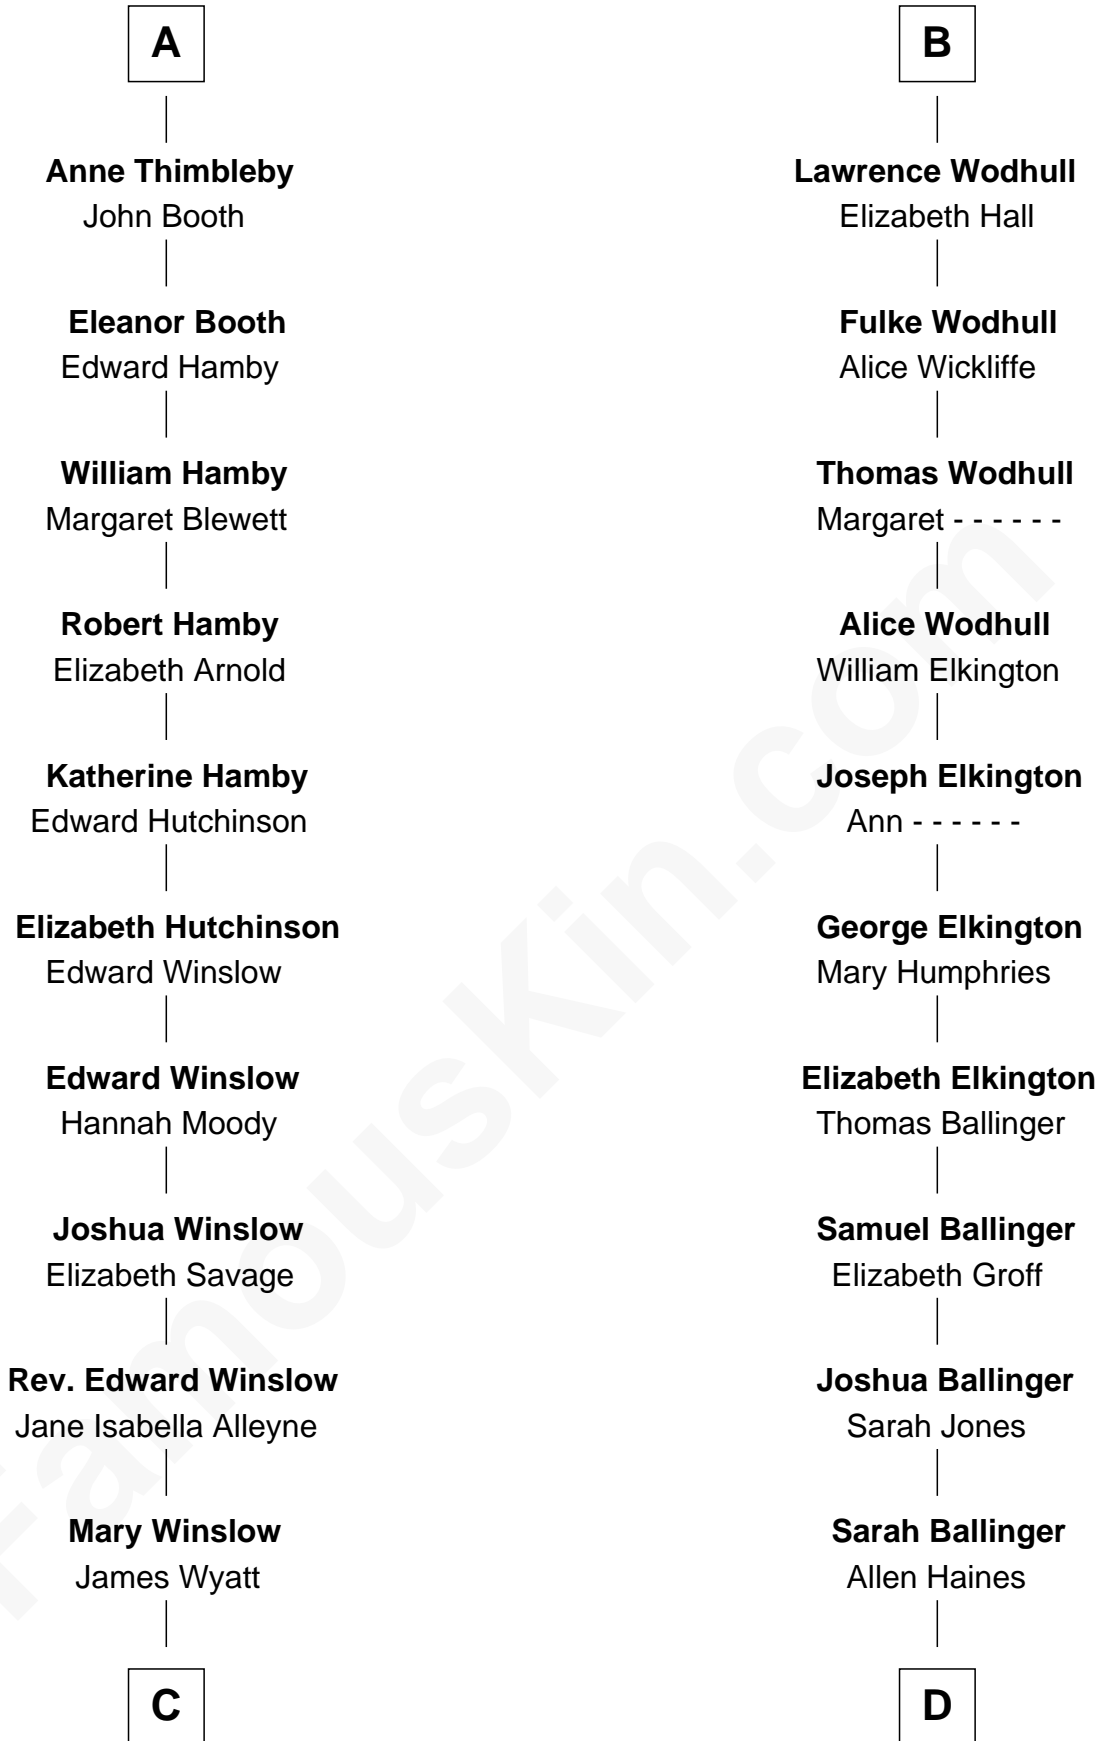

FamousKin.com Relationship Chart of

Jane Wyatt

TV and Movie Actress

21st cousin of

Barbara (Pierce) Bush

First Lady of President George H.W. Bush

C

Rev. William Edward Wyatt

Frances Billopp

Christopher Billopp Wyatt

Mary Angelica Crogan

William Edward Wyatt

Jane Kirby

Christopher Billopp Wyatt

Euphemia Van Rensselaer Waddington

Jane Wyatt