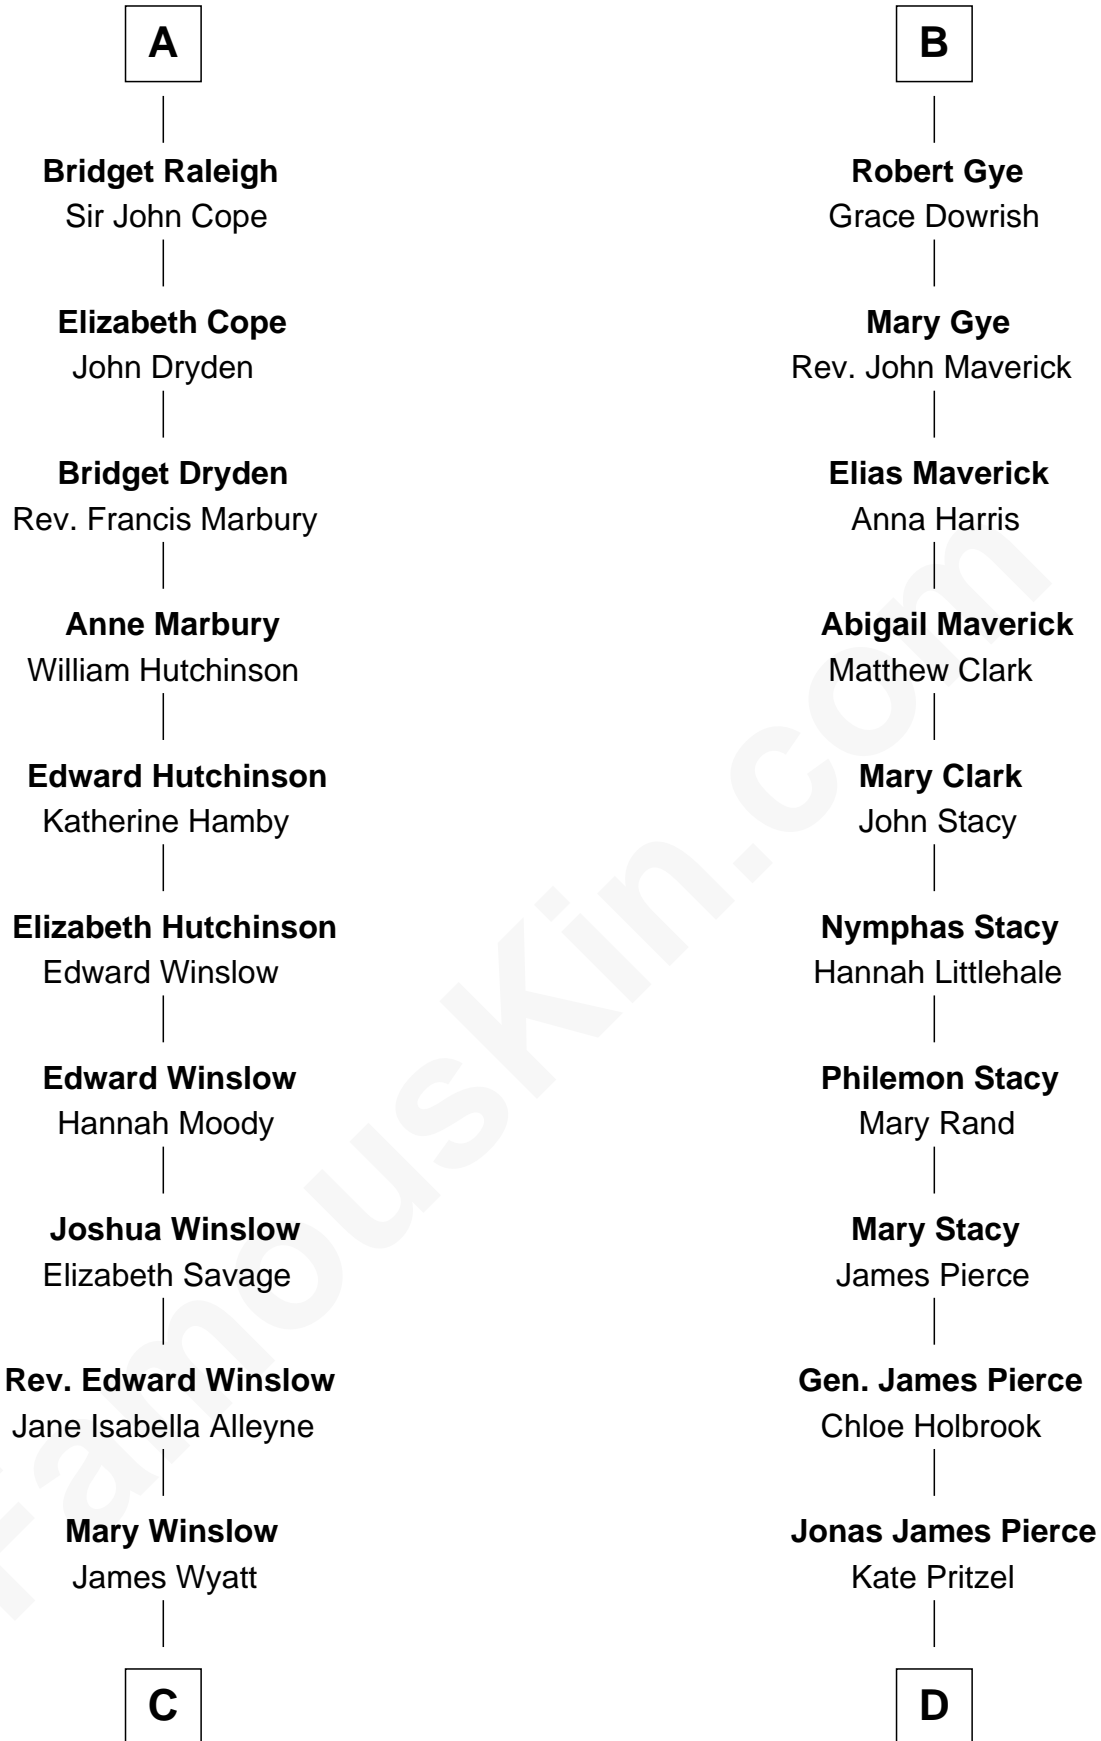

FamousKin.com Relationship Chart of

Jane Wyatt

TV and Movie Actress

19th cousin 2 times removed of

Barbara (Pierce) Bush

First Lady of President George H.W. Bush

Edmund Fitzalan

Alice de Warenne