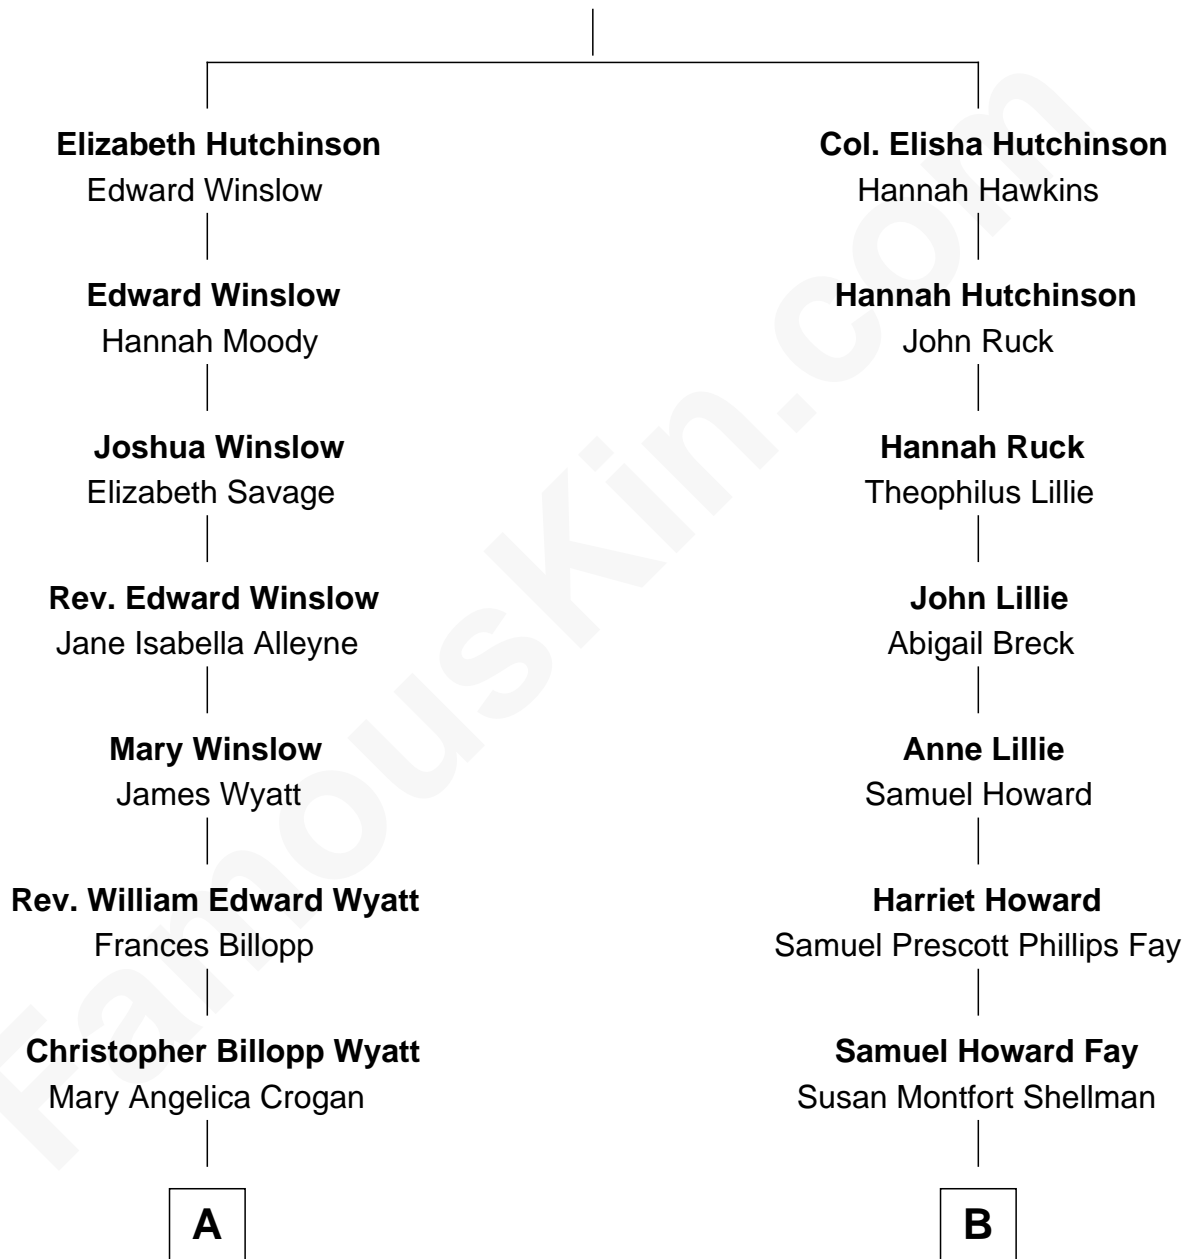

FamousKin.com Relationship Chart of

Jane Wyatt

TV and Movie Actress

9th cousin 2 times removed of

George W. Bush

43rd U.S. President

Edward Hutchinson

Katherine Hamby

A

William Edward Wyatt

Jane Kirby

Christopher Billopp Wyatt

Euphemia Van Rensselaer Waddington

Jane Wyatt

TV and Movie Actress

B

Harriet Eleanor Fay

Rev. James Smith Bush

Samuel Prescott Bush

Flora Sheldon

Prescott Sheldon Bush

Dorothy Wear Walker

George Herbert Walker Bush

Barbara Pierce