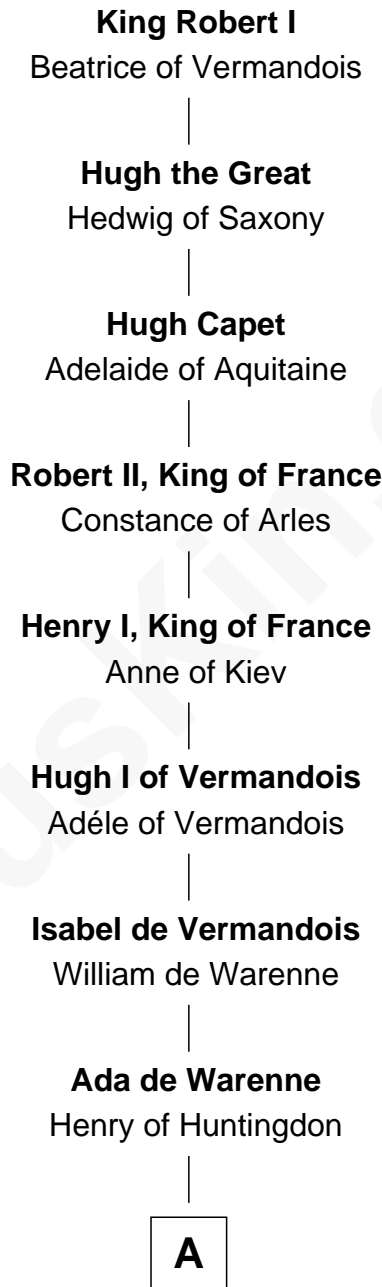

# FamousKin.com Relationship Chart of

**Jane Wyatt**

*TV and Movie Actress*

30th Great-granddaughter of

**King Robert I**

*King of France*

**A**

**David of Huntingdon**

Maud of Chester

**Isabella of Huntingdon**

Robert de Bruce

**Robert de Bruce**

Isabella de Clare

**Sir Robert de Brus**

Marjorie of Carrick

**Robert I, King of Scotland**

Isabella of Mar

**Marjorie Bruce**

Walter Stewart

**Robert II, King of Scotland**

Euphemia of Ross

**Elizabeth Stewart**

Sir David Lindsay

**Elizabeth Lindsay**