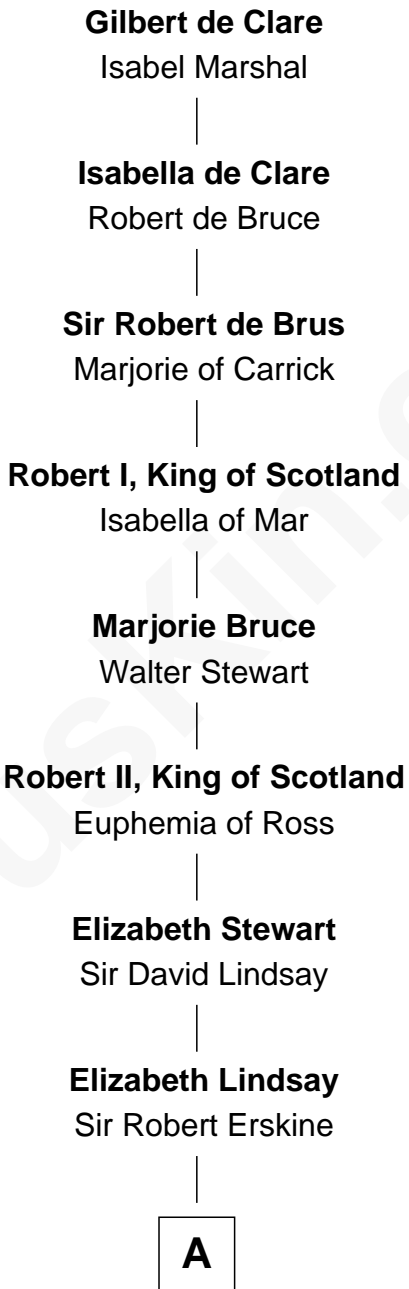

FamousKin.com Relationship Chart of

Jane Wyatt

TV and Movie Actress

21st Great-granddaughter of

Gilbert de Clare

Magna Carta Surety

A

Christian Erskine

Patrick Graham

Elizabeth Graham

William Livingston

William Livingston

Janet Bruce

Alexander Livingston

Barbara Forrester

Barbara Livingston