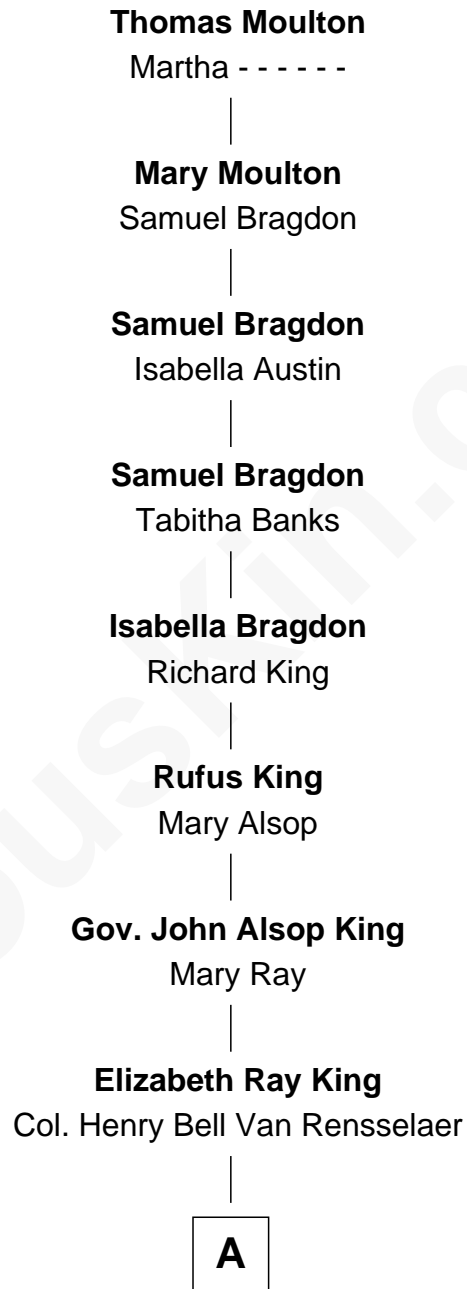

# FamousKin.com Relationship Chart of

**Jane Wyatt**

*TV and Movie Actress*

**8th Great-granddaughter of**

**Thomas Moulton**

*(c1608 - c1703) Great Migration Immigrant 1637*

**A**

—  
**Elizabeth Van Rensselaer**

George Waddington

—  
**Euphemia Van Rensselaer Waddington**

Christopher Billopp Wyatt

—  
**Jane Wyatt**

*TV and Movie Actress*

FamousKin.com