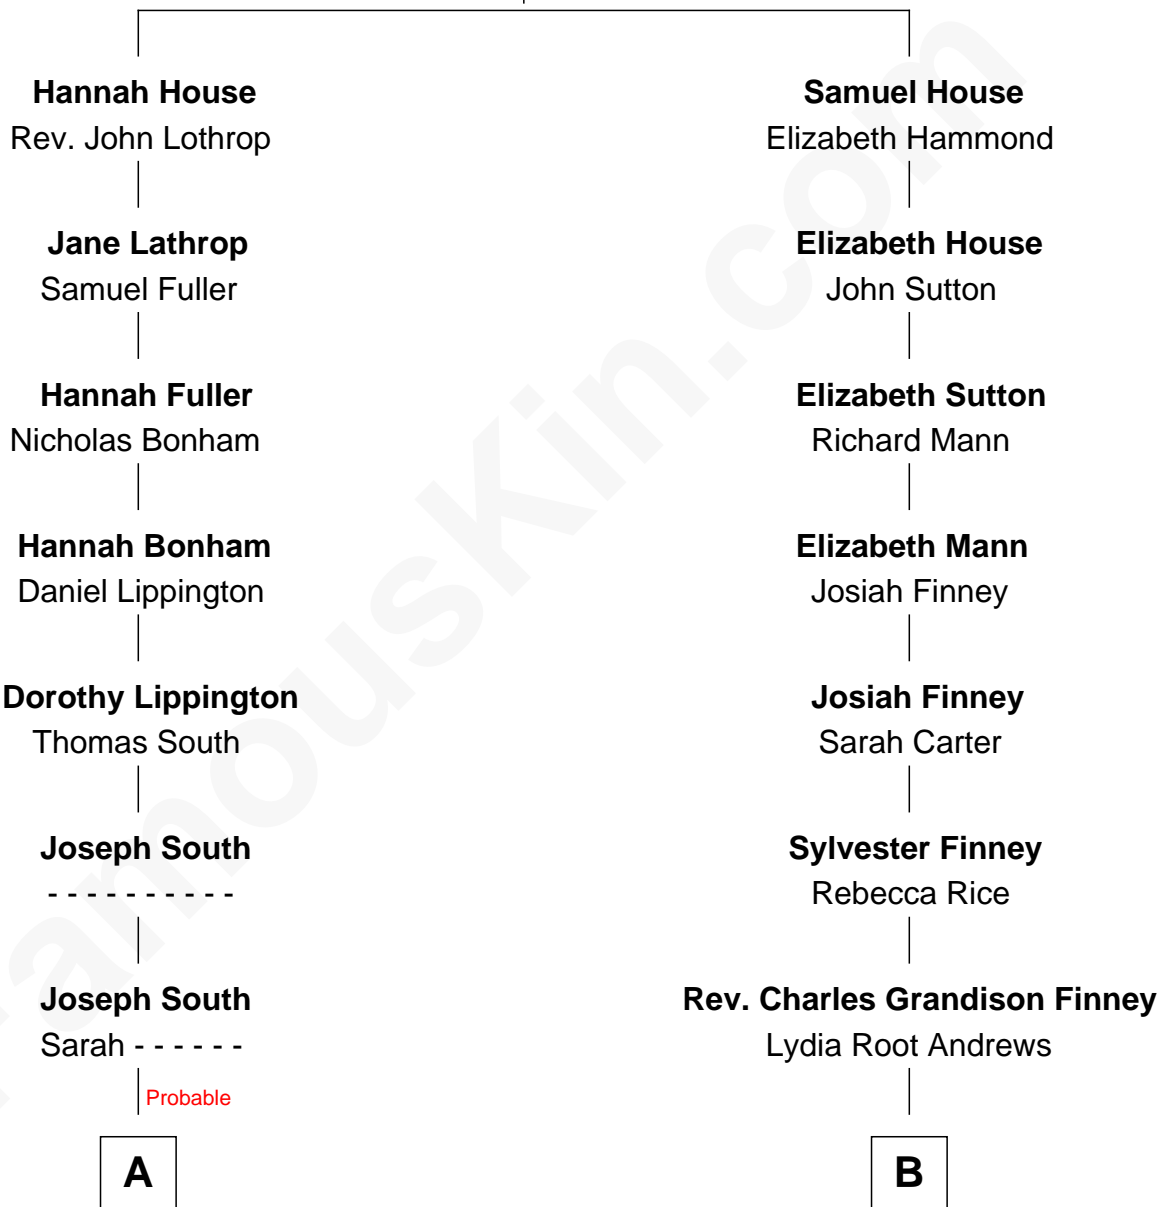

FamousKin.com Relationship Chart of

Don Knotts

TV and Movie Actor

8th cousin 4 times removed of

Kenyon Cox

Painter and Illustrator

Rev. John House

Alice - - - - -

A

Benjamin South
Elizabeth Slack

Enoch South
Ruth Gregg

Ruth South
William Knotts

Lewis E. Knotts
Mary Ann Johnson

William Jesse Knotts
Elsie Luzetta Moore

Don Knotts
TV and Movie Actor

B