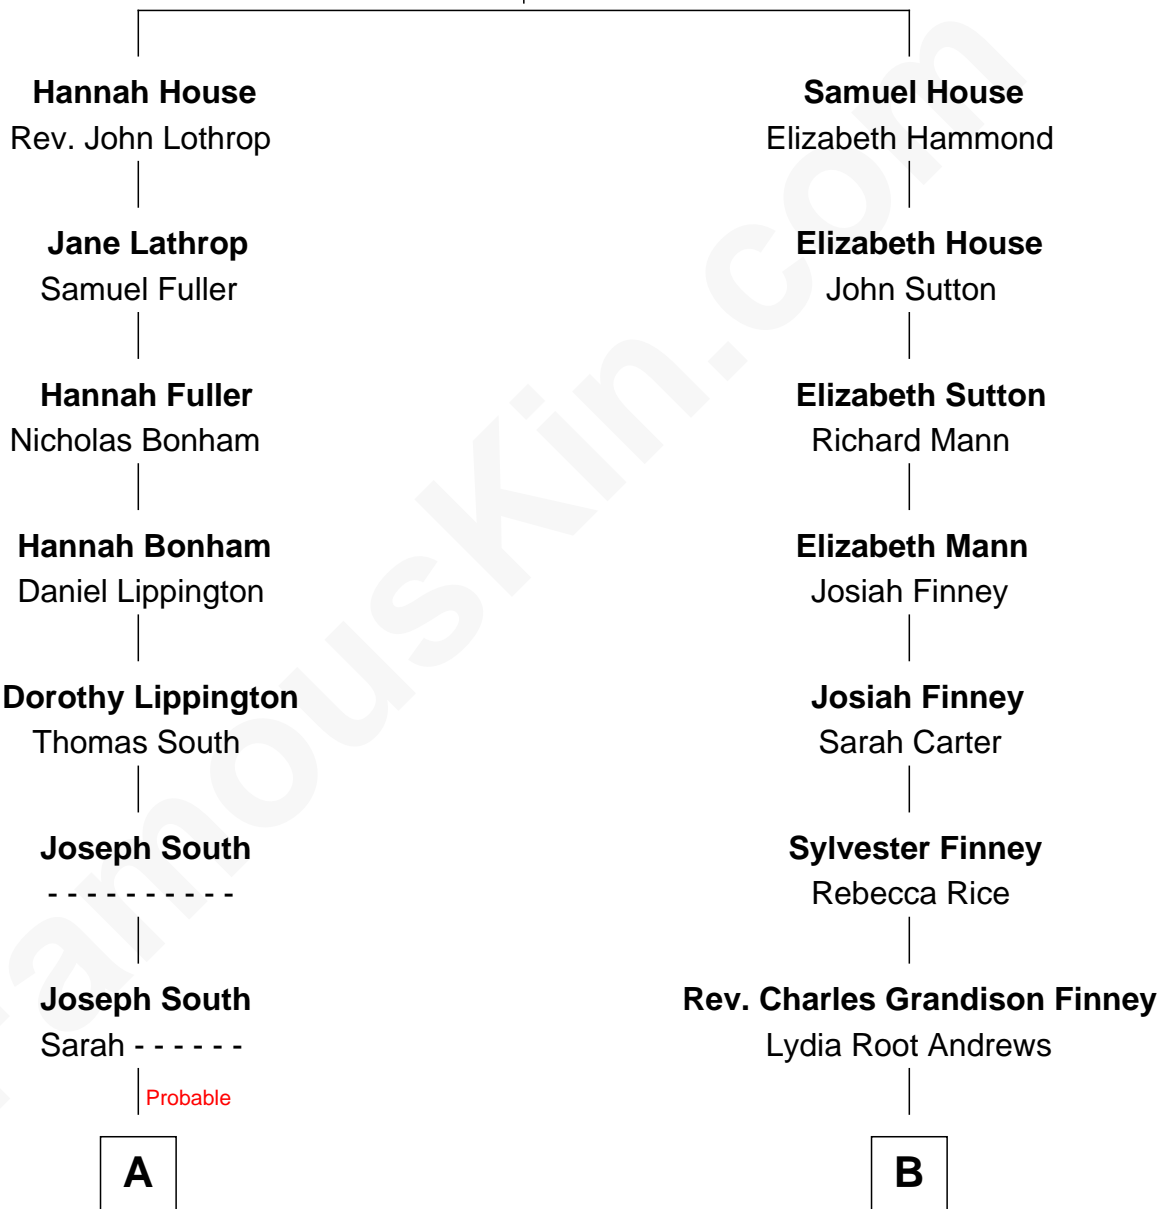

FamousKin.com Relationship Chart of

Don Knotts

TV and Movie Actor

9th cousin 3 times removed of

Allyn Cox

Muralist

Rev. John House

Alice - - - - -

A

Benjamin South
Elizabeth Slack

Enoch South
Ruth Gregg

Ruth South
William Knotts

Lewis E. Knotts
Mary Ann Johnson

William Jesse Knotts
Elsie Luzetta Moore

Don Knotts
TV and Movie Actor

B