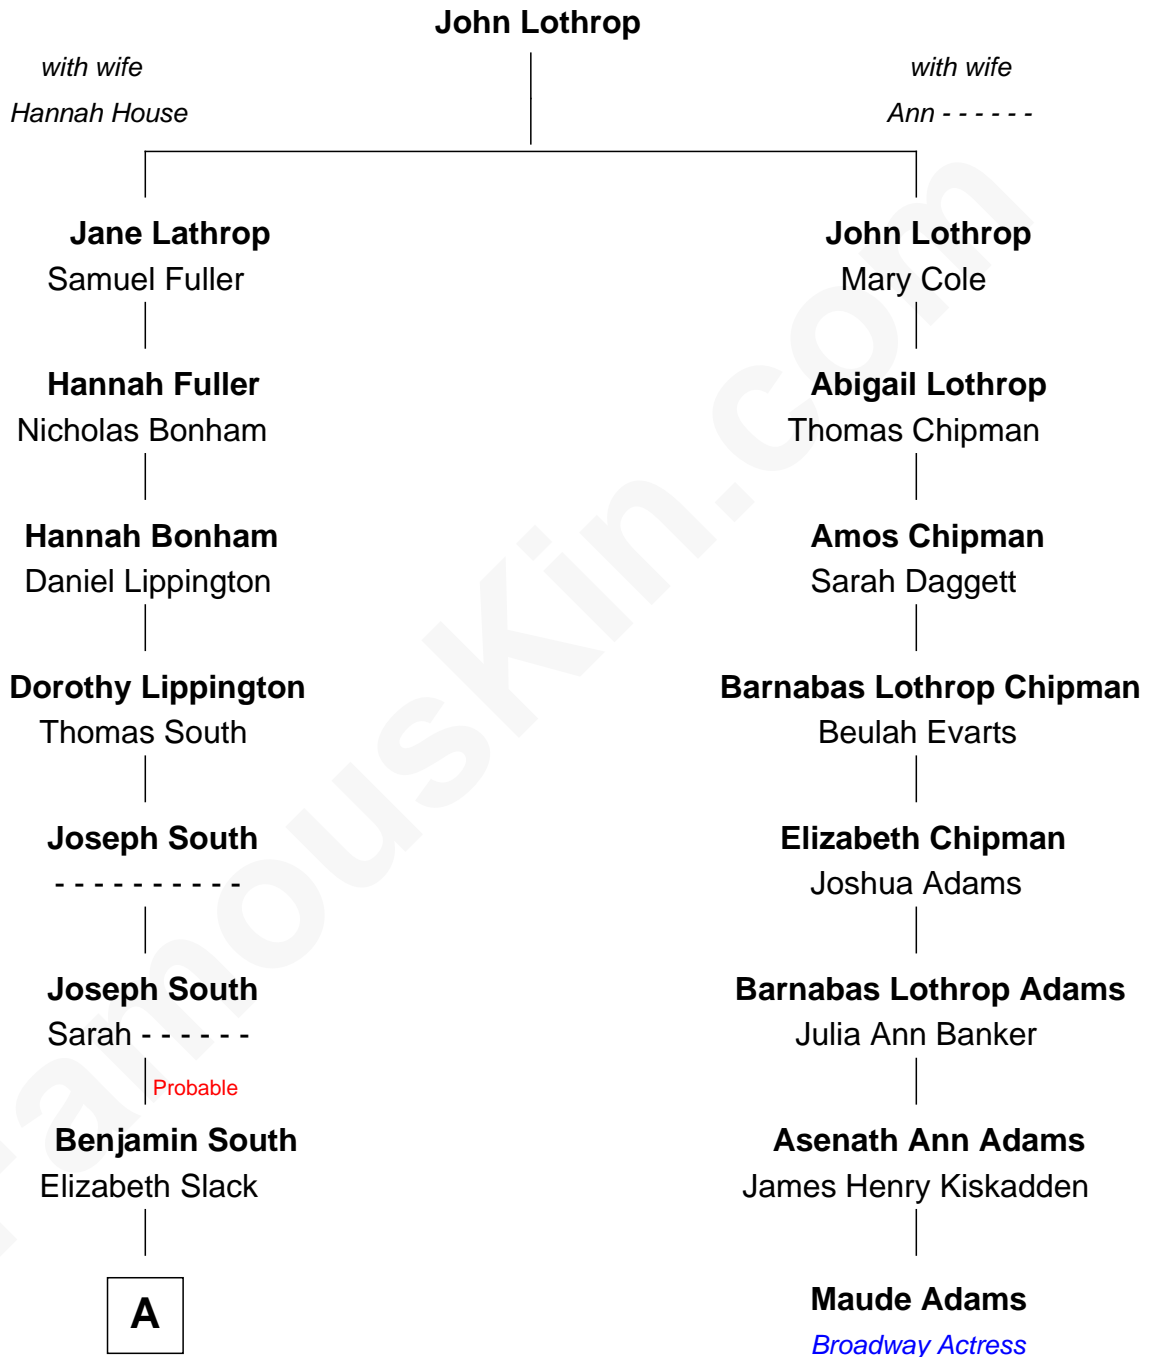

FamousKin.com Relationship Chart of

Don Knotts

TV and Movie Actor

7th cousin 4 times removed of

Maude Adams

Broadway Actress

A

—
Enoch South

Ruth Gregg

—
Ruth South

William Knotts

—
Lewis E. Knotts

Mary Ann Johnson

—
William Jesse Knotts

Elsie Luzetta Moore

—
Don Knotts